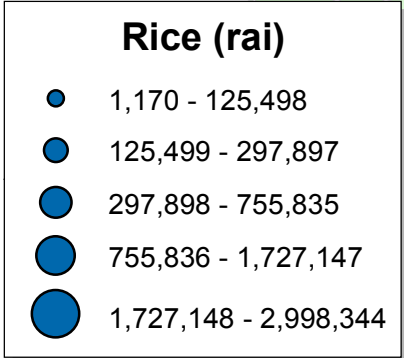

Rice - Planted Area (rai), 1996

This map illustrates the amount of area devoted to growing rice (in rai) in 1996. The Changwat that grew the least amount area devoted to rice was Phuket with 1,170 rai. The Changwat with the most amount of area devoted to rice was Nakhon Ratchasima with 2,998,344 rai.

Note: 1 acre is about 2.5 rai
OR 1 hectare is about 6.25 rai.

South East Asia

This map has been produced by Calvin College, Department of Geology, Geography, and Environmental Studies. It is provided free of any charge as a service to global communities and can be distributed freely. Changes and alterations are not allowed. No warranty is given for this map as to accuracy and is based on available data. Created in Spring 2009.