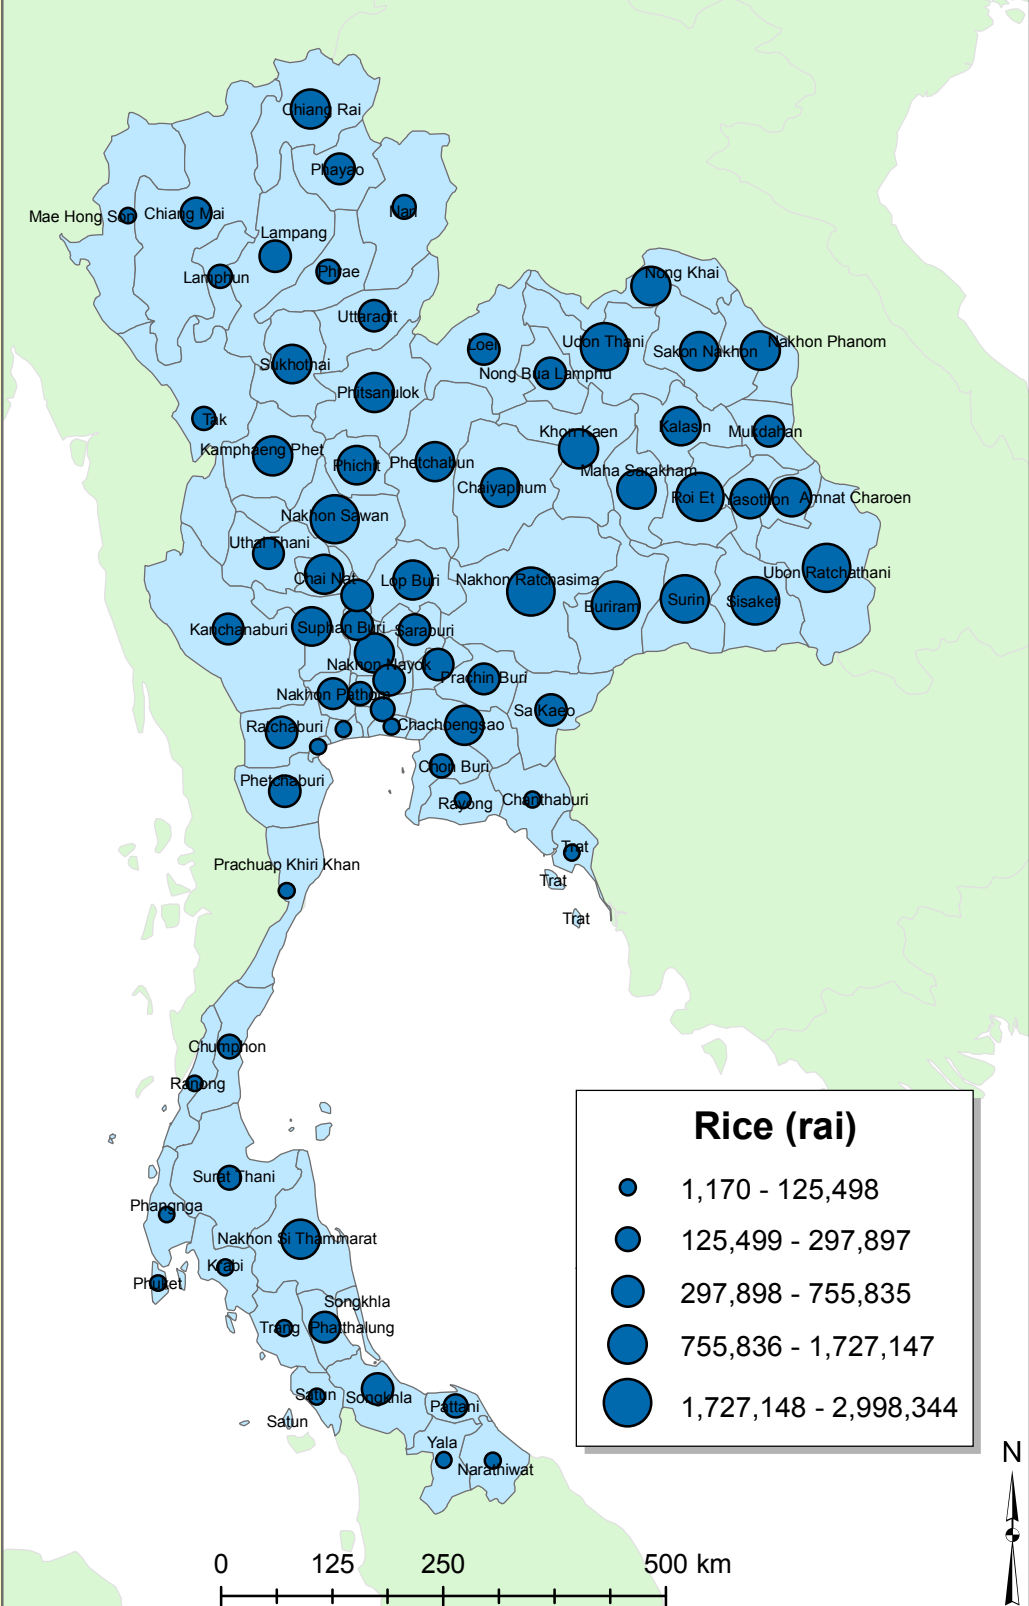

Rice - Planted Area (rai), 1996

This map illustrates the amount of area devoted to growing rice (in rai) in 1996. The Changwat that grew the least amount area devoted to rice was Phuket with 1,170 rai. The Changwat with the most amount of area devoted to rice was Nakhon Ratchasima with 2,998,344 rai.

Note: 1 acre is about 2.5 rai
OR 1 hectare is about 6.25 rai.

South East Asia

This map has been produced by Calvin College, Department of Geology, Geography, and Environmental Studies. It is provided free of any charge as a service to global communities and can be distributed freely. Changes and alterations are not allowed. No warranty is given for this map as to accuracy and is based on available data. Created in Spring 2009.

Data source: Thailand Census, 2000