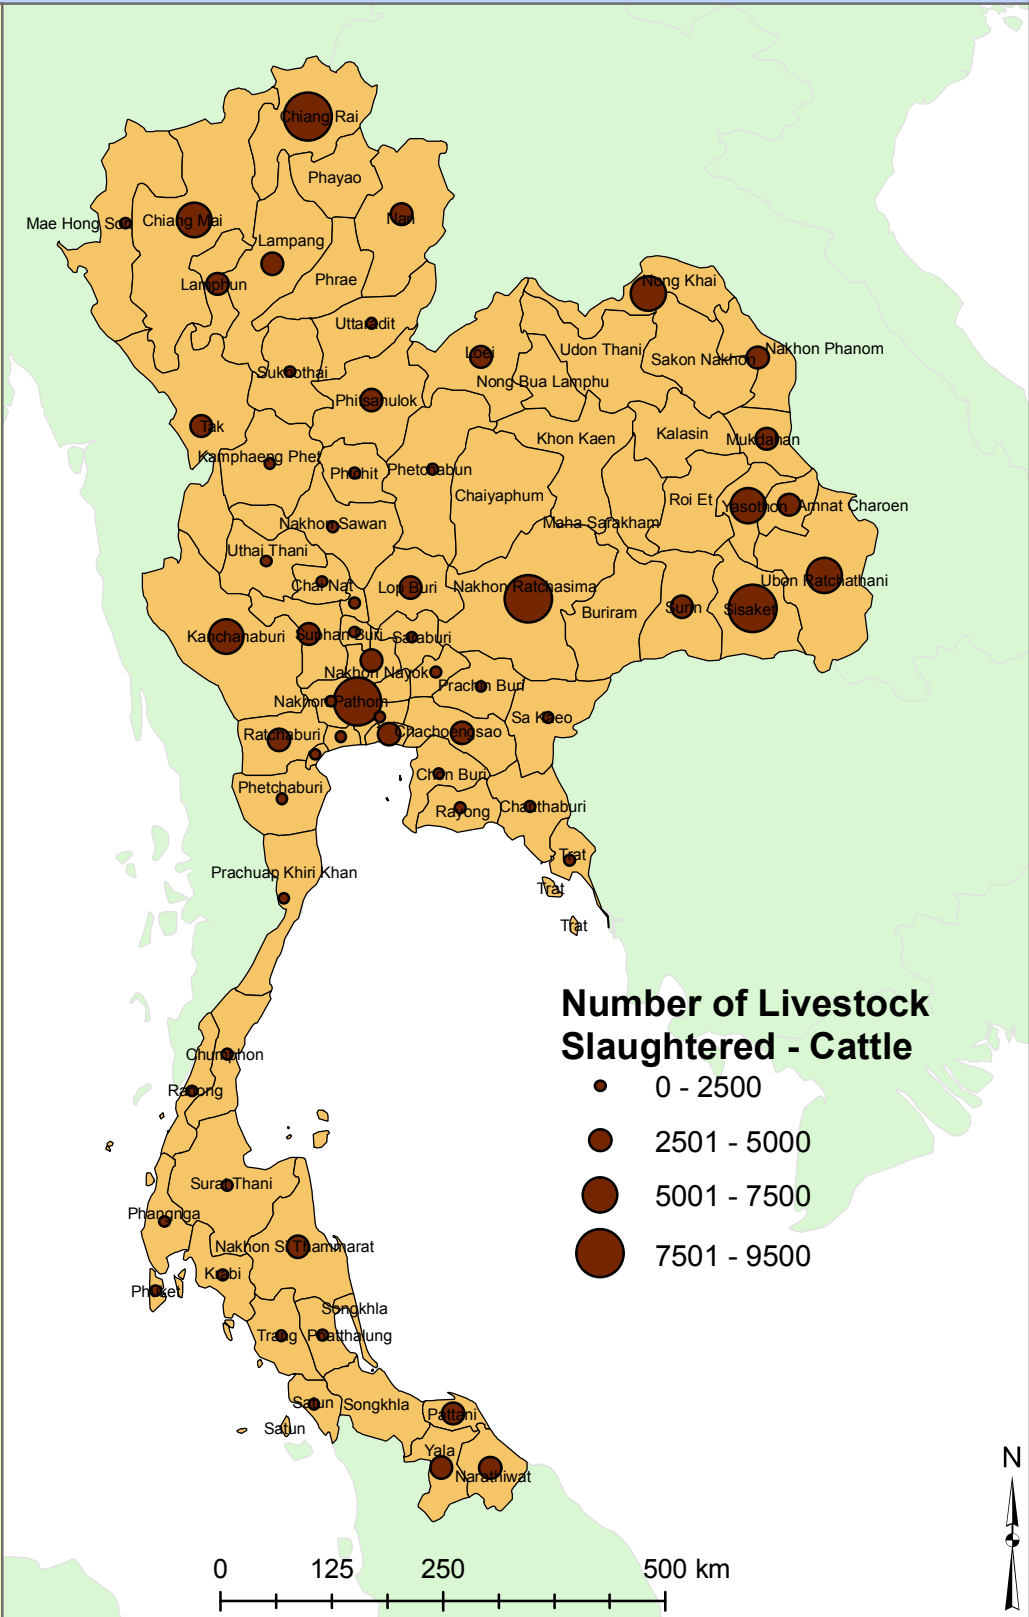

Number of Livestock Slaughtered - Cattle

This proportional symbol map displays the number of cattle slaughtered by changwat in the country of Thailand.

South East Asia

This map has been produced by Calvin College, Department of Geology, Geography, and Environmental Studies. It is provided free of any charge as a service to global communities and can be distributed freely. Changes and alterations are not allowed. No warranty is given for this map as to accuracy and is based on available data. Created in Spring 2009.

Source: Thailand Statistical Yearbook