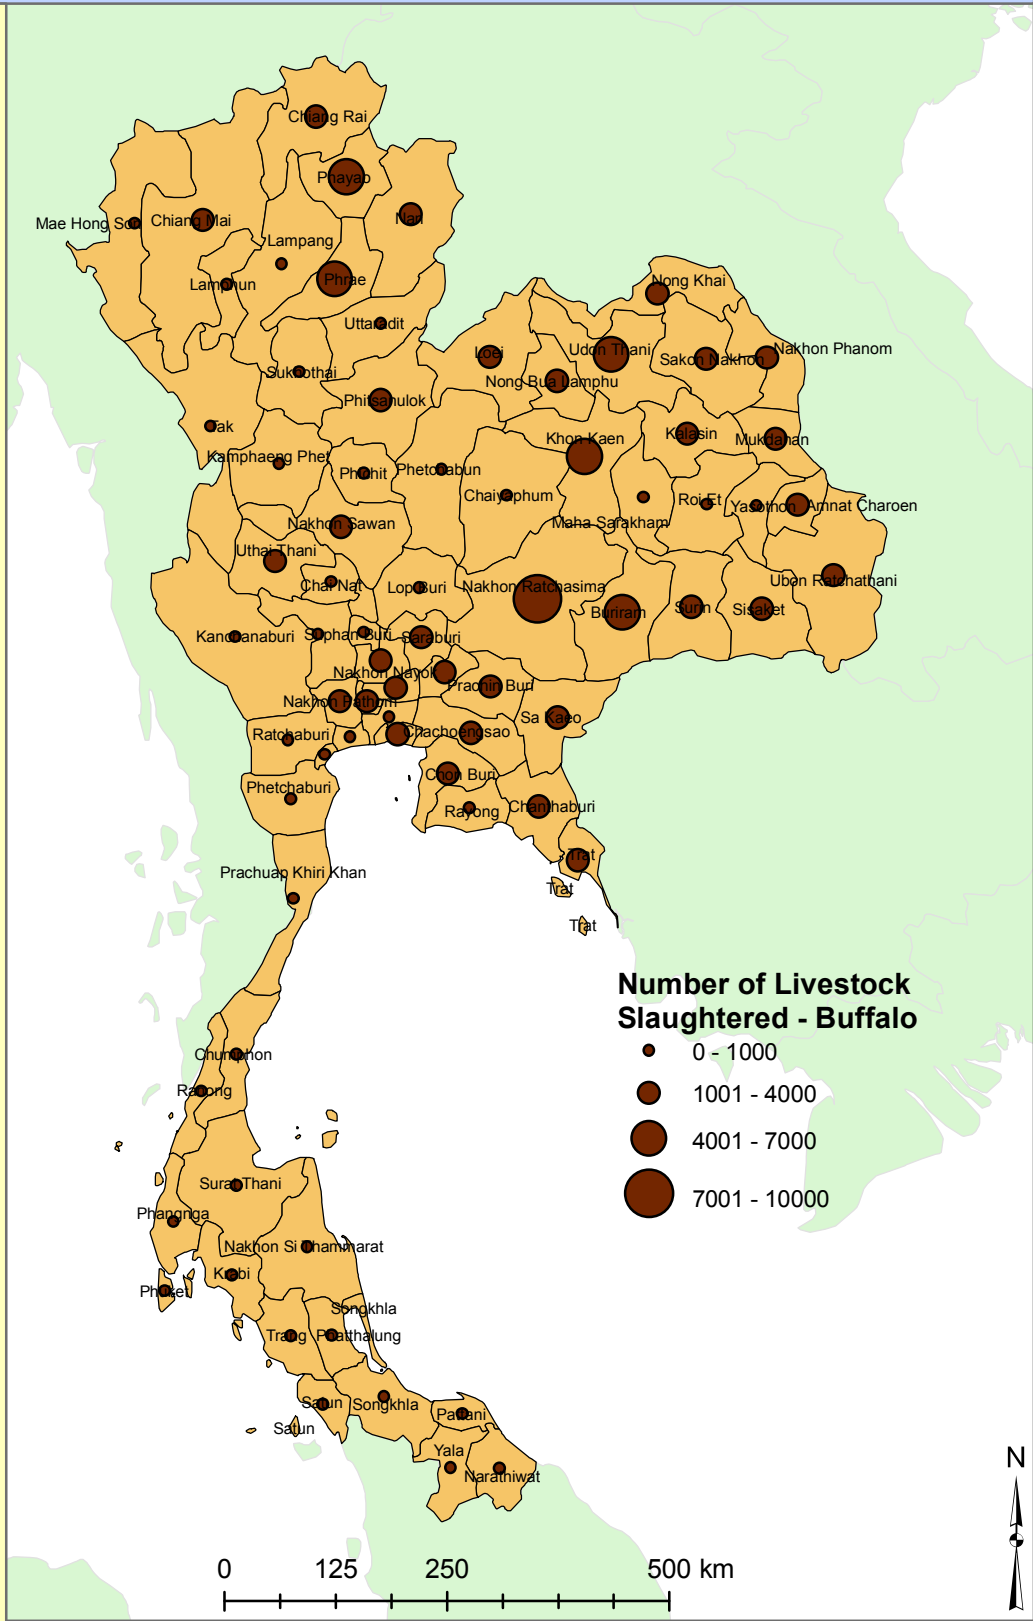

Number of Livestock Slaughtered - Buffalo

This proportional symbol map displays the number of buffalo slaughtered by changwat in the country of Thailand.

South East Asia

This map has been produced by Calvin College, Department of Geology, Geography, and Environmental Studies. It is provided free of any charge as a service to global communities and can be distributed freely. Changes and alterations are not allowed. No warranty is given for this map as to accuracy and is based on available data. Created in Spring 2009.

Source: Thailand Statistical Yearbook