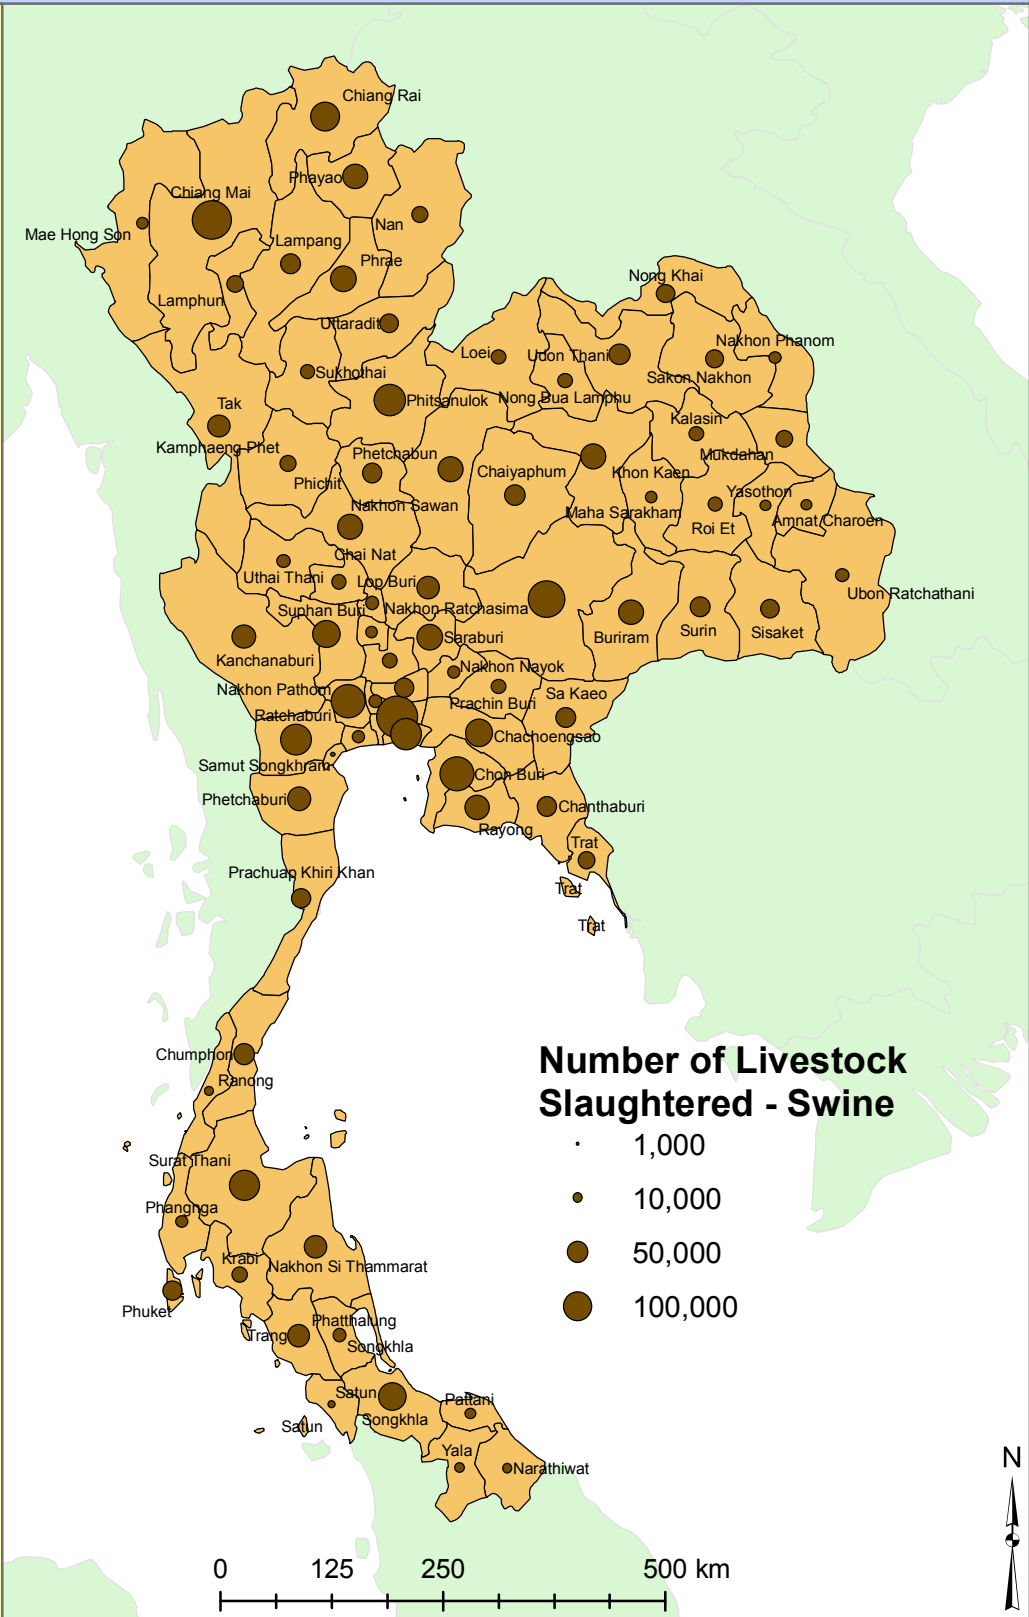

# Number of Livestock Slaughtered - Swine

This proportional symbol map displays the number of swine slaughtered by changwat in the country of Thailand.

South East Asia

This map has been produced by Calvin College, Department of Geology, Geography, and Environmental Studies. It is provided free of any charge as a service to global communities and can be distributed freely. Changes and alterations are not allowed. No warranty is given for this map as to accuracy and is based on available data. Created in Spring 2009.

Source: Thailand Statistical Yearbook