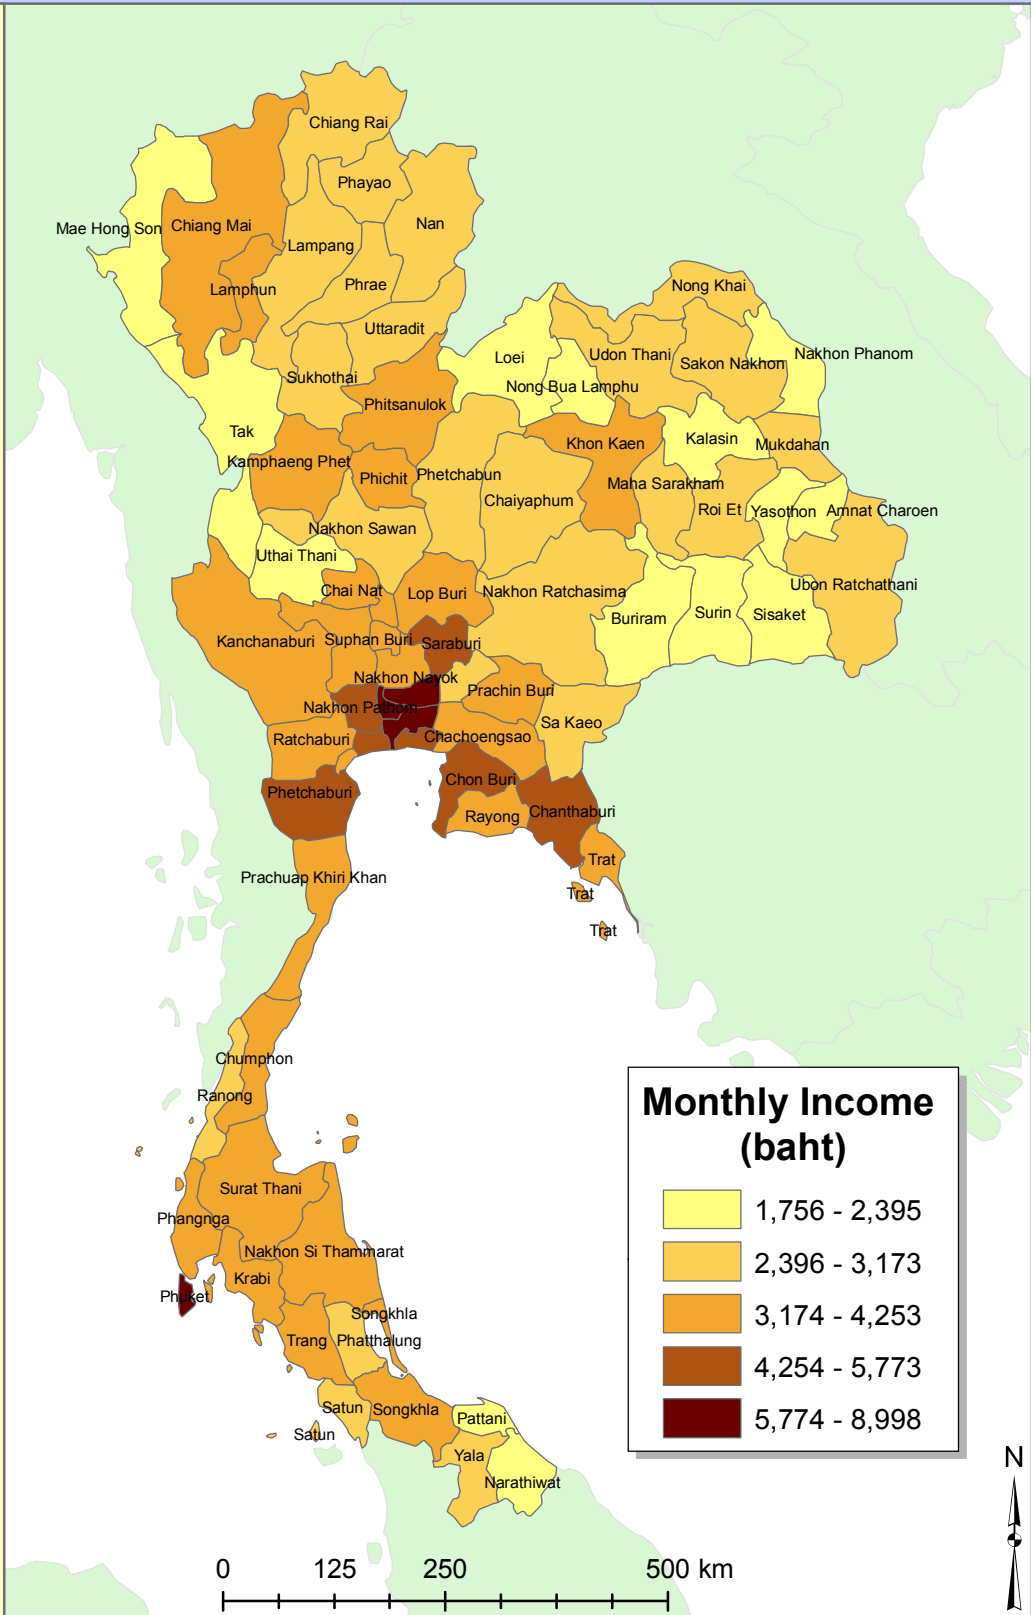

Average Monthly Income per Capita (baht)

This map illustrates the average monthly income per capita (baht) by Changwat. Narathiwat was the Changwat with the lowest monthly income per capita being 1,756 baht. Krung Thep was the Changwat with the highest monthly income per capita being 8,998 baht.

Note: 1 US dollar is about 33.7 Thai baht.

South East Asia

This map has been produced by Calvin College, Department of Geology, Geography, and Environmental Studies. It is provided free of any charge as a service to global communities and can be distributed freely. Changes and alterations are not allowed. No warranty is given for this map as to accuracy and is based on available data. Created in Spring 2009.

Data source: Thailand Census, 2000