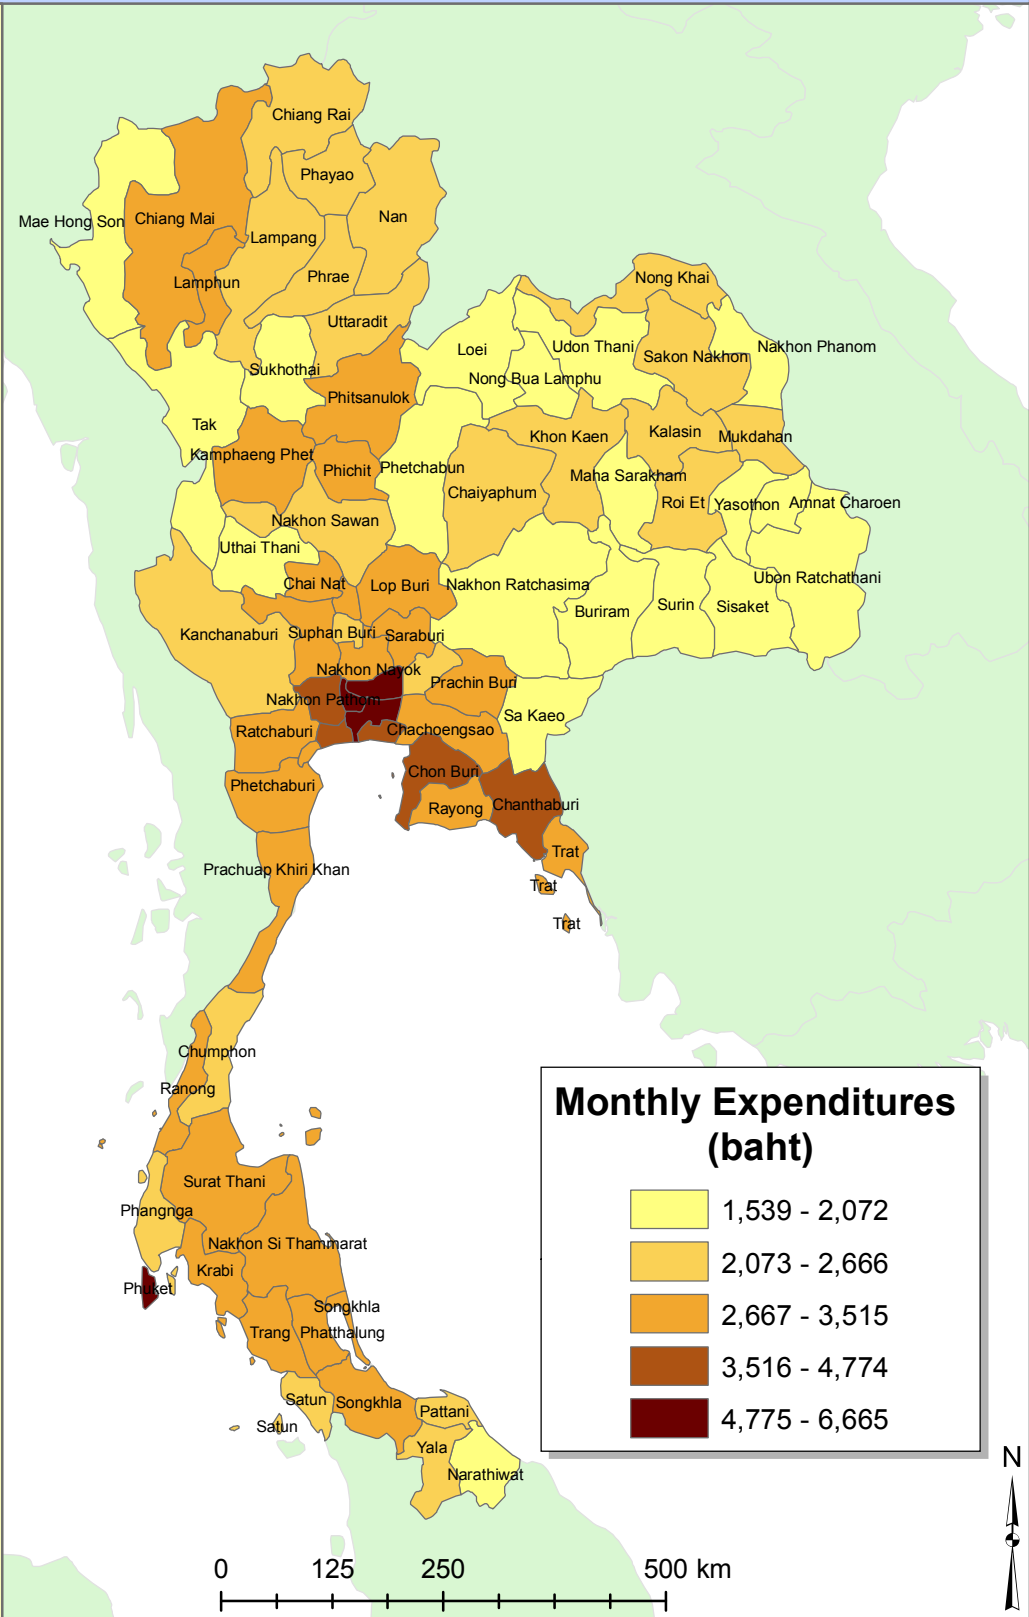

# Average Monthly Expenditures per Capita (baht)

This map illustrates the average monthly expenditures per capita (baht) by Changwat. Nong Bua Lamphu was the Changwat with the lowest monthly expenditures per capita being 1,539 baht. Krung Thep was the Changwat with the highest monthly expenditures per capita being 6,665 baht.

Note: 1 US dollar is about 33.7 Thai baht.

South East Asia

This map has been produced by Calvin College, Department of Geology, Geography, and Environmental Studies. It is provided free of any charge as a service to global communities and can be distributed freely. Changes and alterations are not allowed. No warranty is given for this map as to accuracy and is based on available data. Created in Spring 2009.

Data source: Thailand Census, 2000