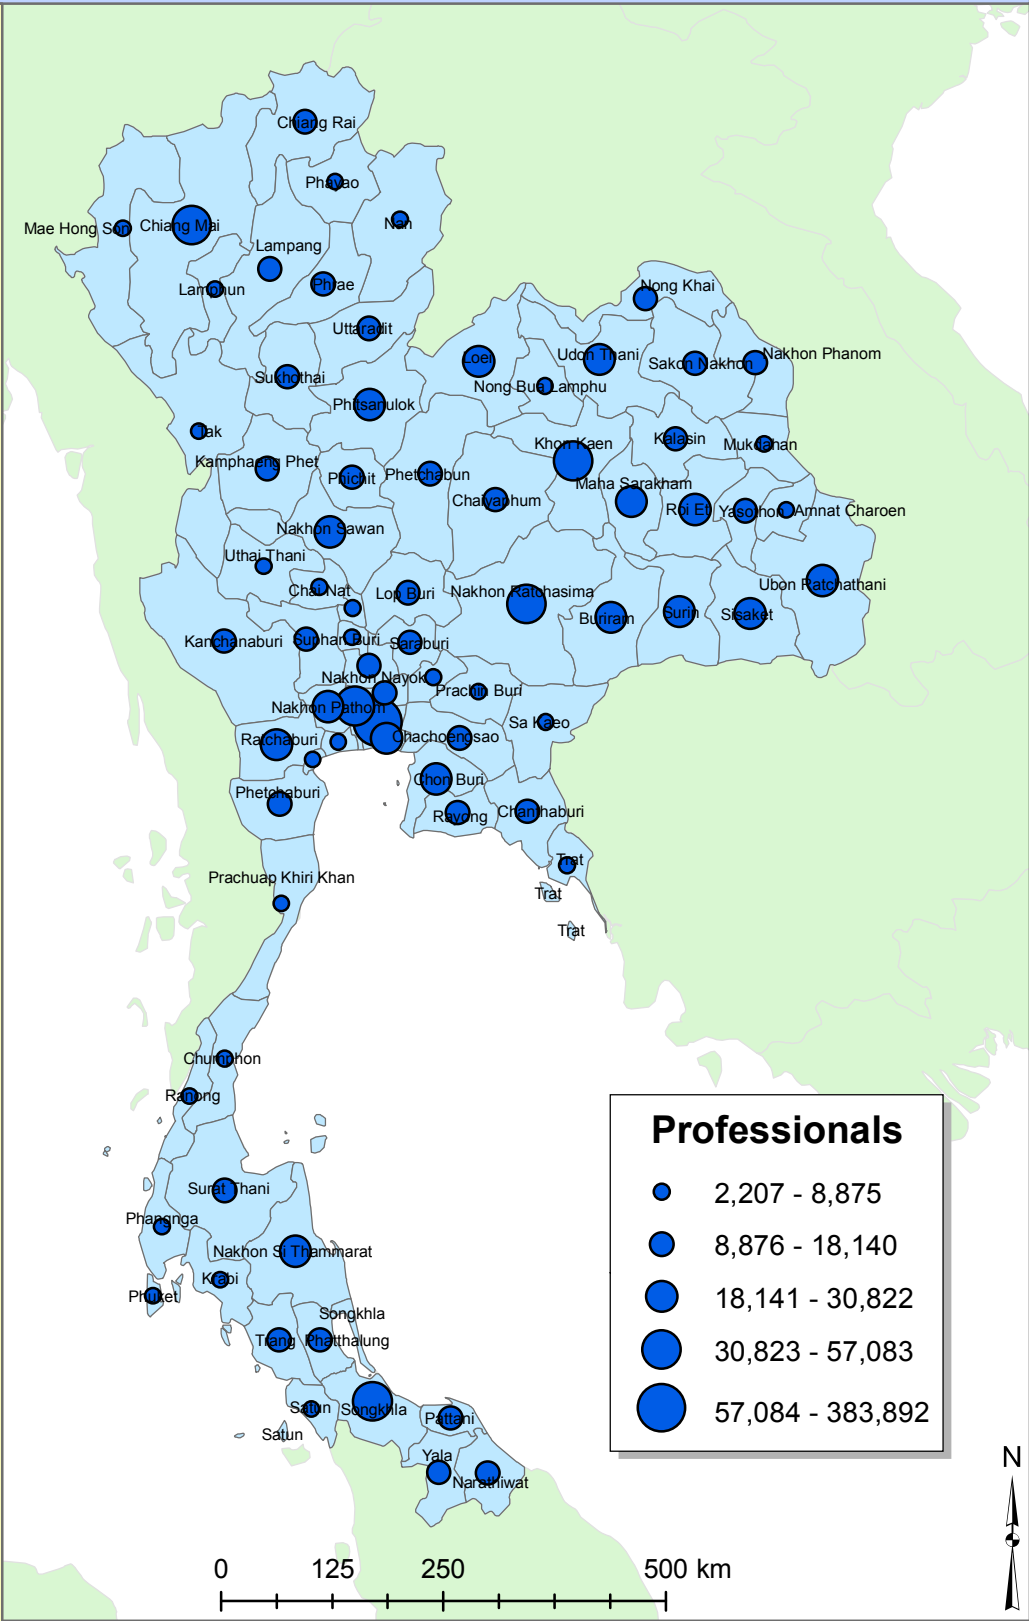

Number of Professionals

This map illustrates the number of professionals for each Changwat. Mae Hong Son is the Changwat with the fewest amount of professionals having 2,207. Krung Thep is the Changwat with the most amount of professionals having 383,892.

South East Asia

This map has been produced by Calvin College, Department of Geology, Geography, and Environmental Studies. It is provided free of any charge as a service to global communities and can be distributed freely. Changes and alterations are not allowed. No warranty is given for this map as to accuracy and is based on available data. Created in Spring 2009.

Data source: Thailand Census, 2000