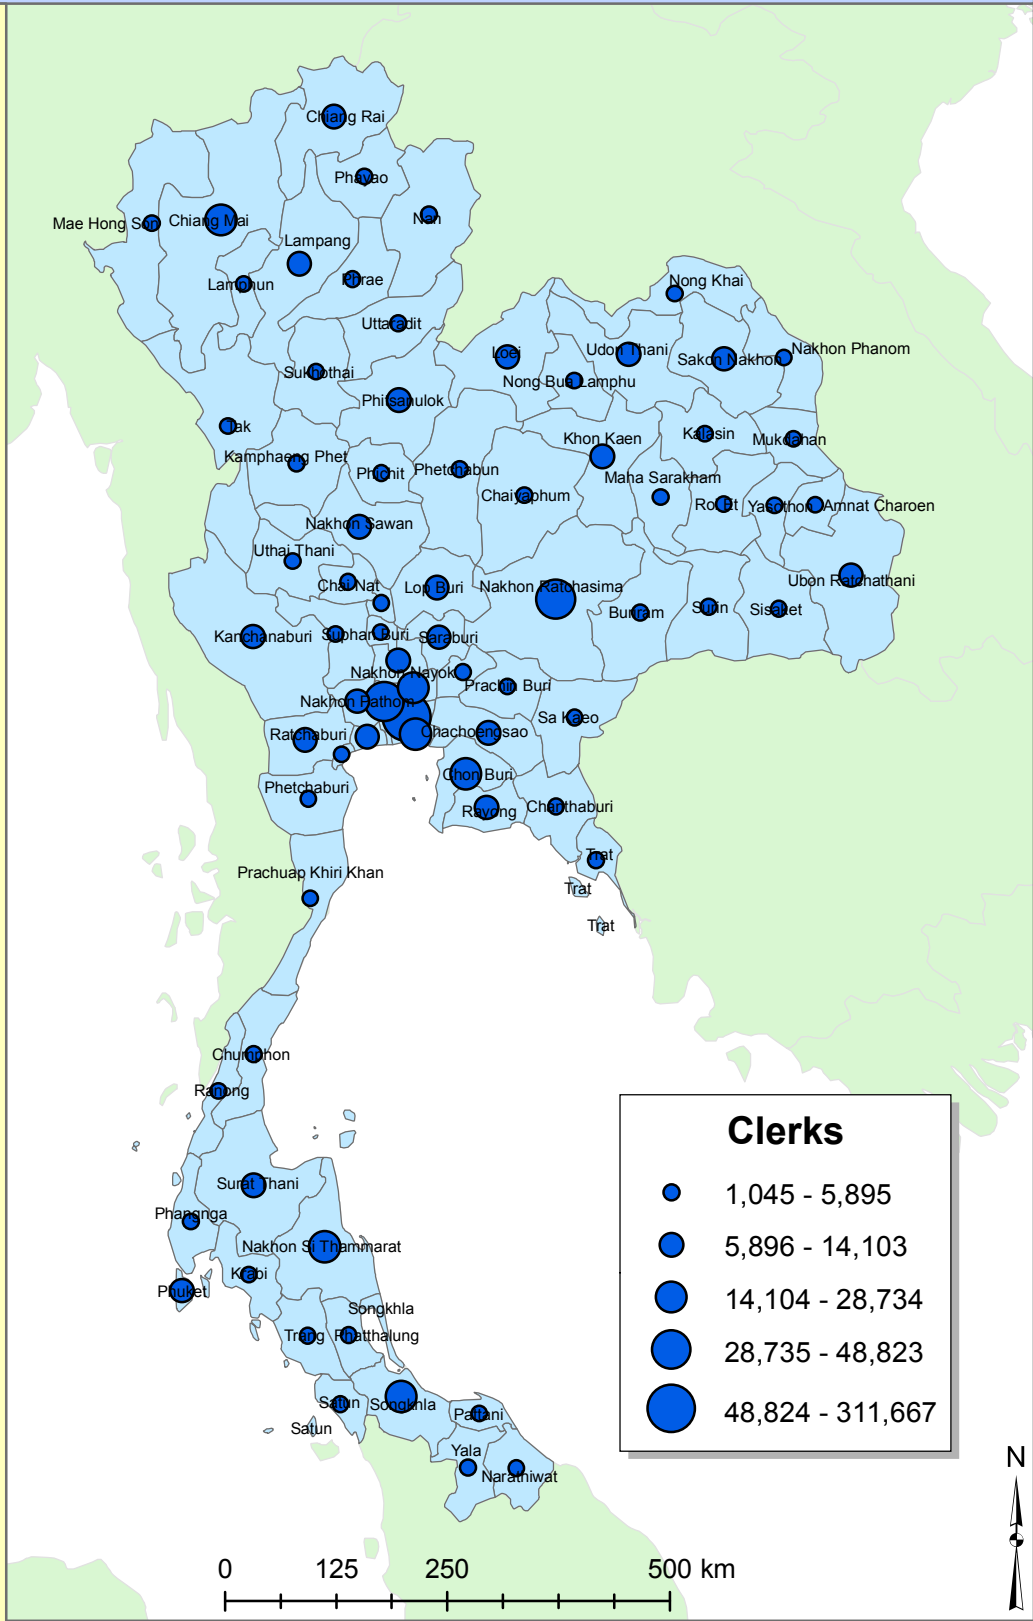

Number of Clerks

This map illustrates the number of clerks for each Changwat. Mae Hong Son is the Changwat with the fewest amount of clerks having 1,045. Krung Thep is the Changwat with the most amount of clerks having 311,667.

South East Asia

This map has been produced by Calvin College, Department of Geology, Geography, and Environmental Studies. It is provided free of any charge as a service to global communities and can be distributed freely. Changes and alterations are not allowed. No warranty is given for this map as to accuracy and is based on available data. Created in Spring 2009.

Data source: Thailand Census, 2000