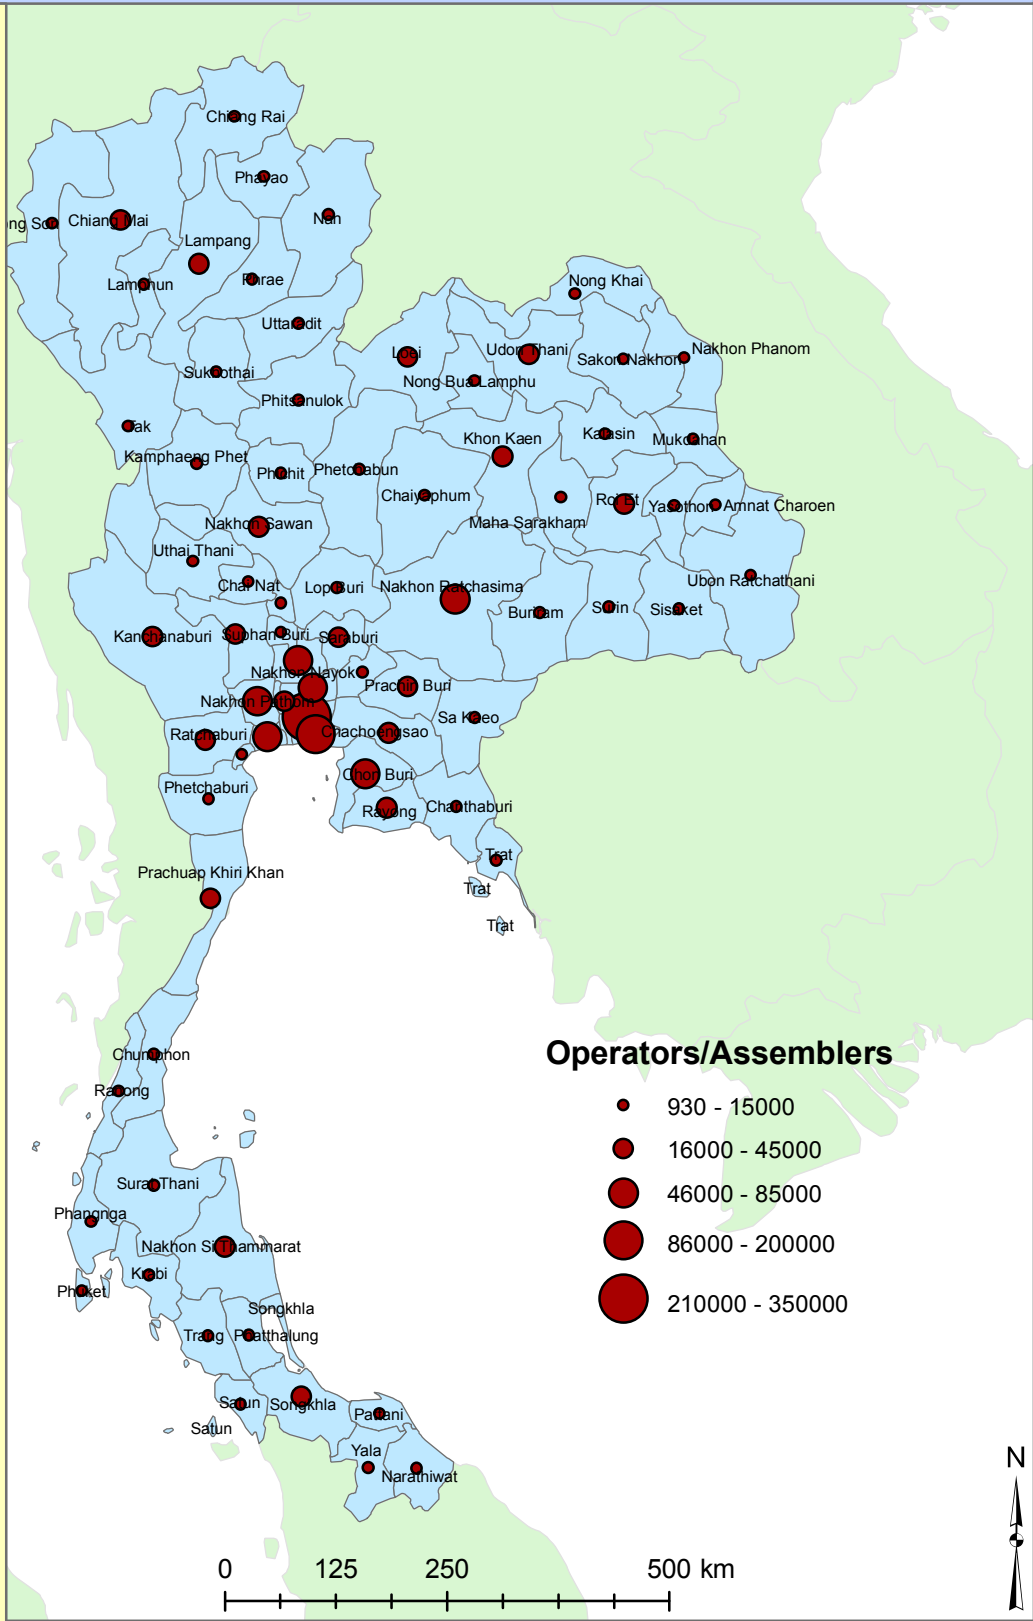

# Plant and Machine Operators and Assemblers

This proportional symbol map of Thailand shows the concentration of Plant and Machine Operators and Assemblers throughout the Changwats in Thailand.

South East Asia

This map has been produced by Calvin College, Department of Geology, Geography, and Environmental Studies. It is provided free of any charge as a service to global communities and can be distributed freely. Changes and alterations are not allowed. No warranty is given for this map as to accuracy and is based on available data. Created in Spring 2009.

Data Source: Thailand Census