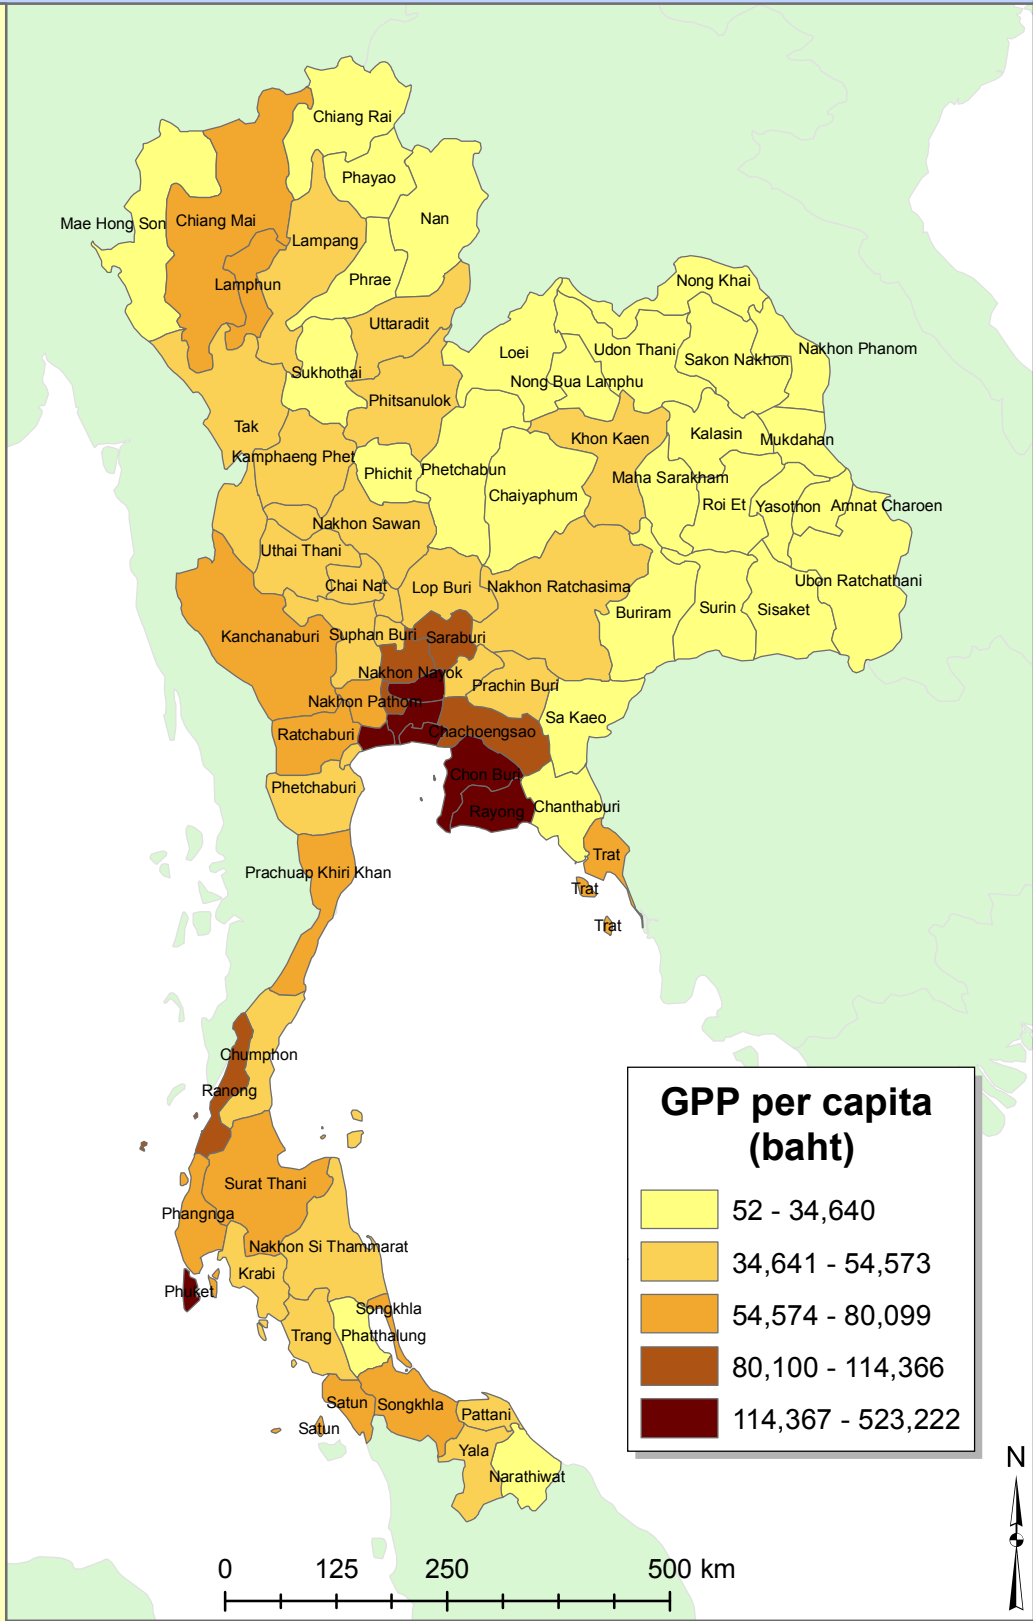

Gross Provincial Product per Capita (baht)

This map illustrates the Gross Provincial Product (GPP) per capita (baht) by Changwat. Chanthaburi is the Changwat with the lowest GPP per capita being 52 baht. Rayong is the Changwat with the highest GPP per capita being 523,222 baht.

Note: 1 US dollar is about 33.7 Thai baht.

South East Asia

This map has been produced by Calvin College, Department of Geology, Geography, and Environmental Studies. It is provided free of any charge as a service to global communities and can be distributed freely. Changes and alterations are not allowed. No warranty is given for this map as to accuracy and is based on available data. Created in Spring 2009.

Data source: Thailand Census, 2000