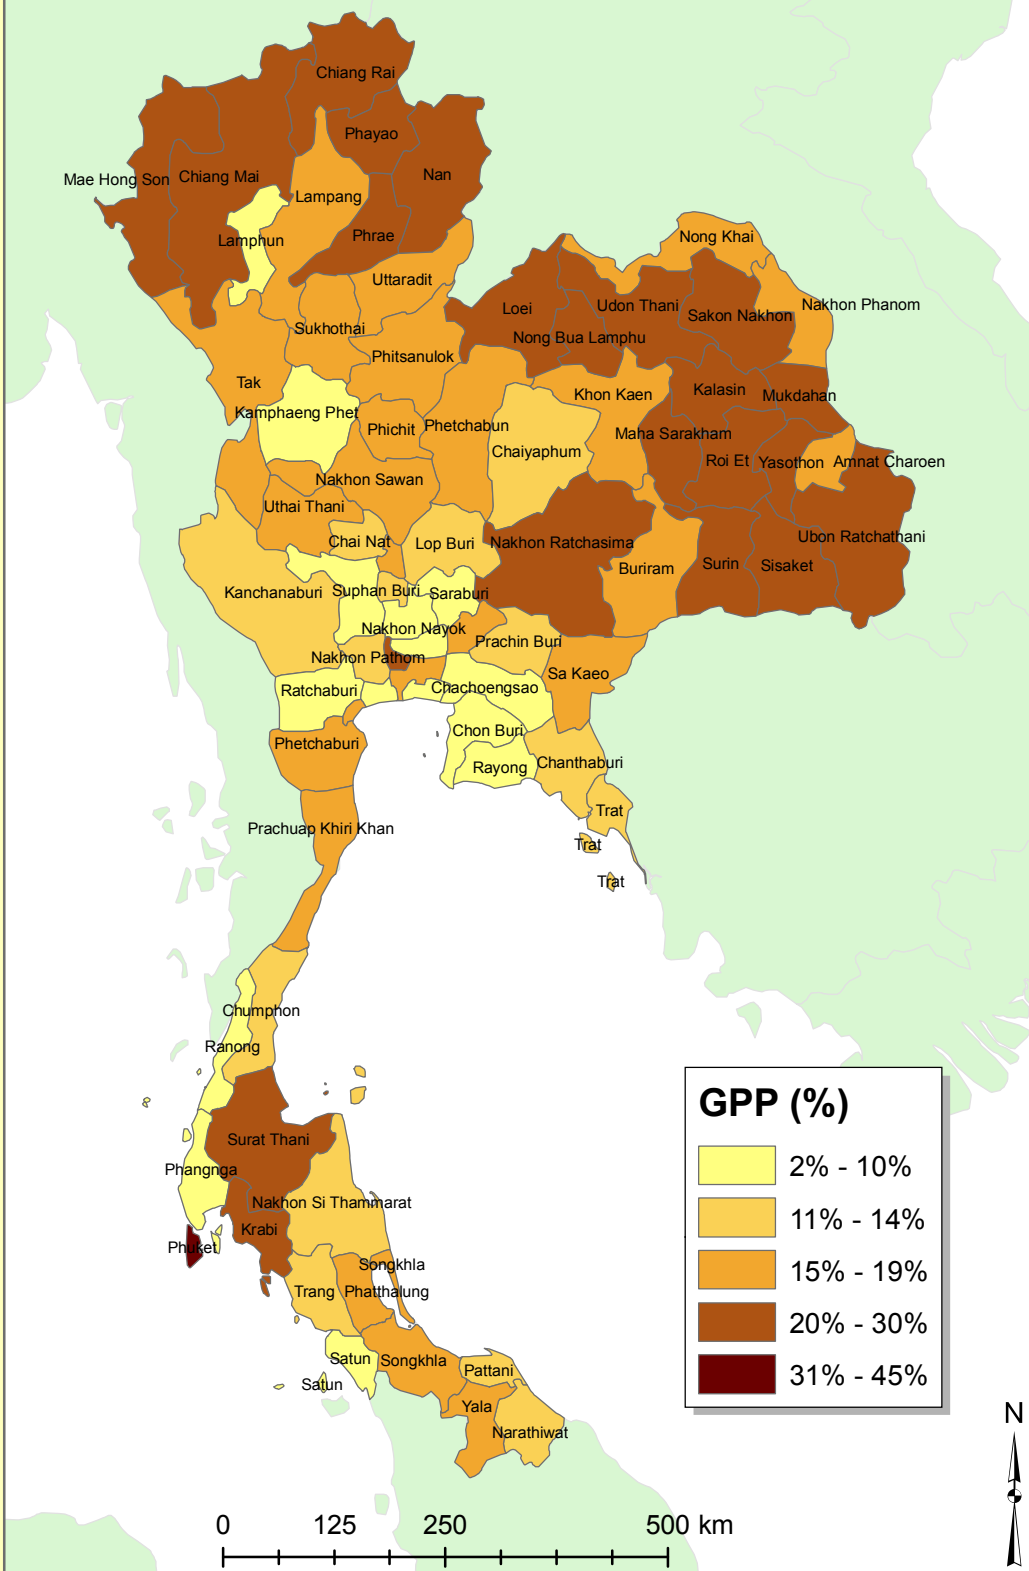

Gross Provincial Product in Service (%)

This map illustrates the percentage of Gross Provincial Product (GPP) that comes from service by Changwat. Rayong is the Changwat with the lowest percentage, 2%. Phuket is the Changwat with the highest percentage, 45%.

South East Asia

This map has been produced by Calvin College, Department of Geology, Geography, and Environmental Studies. It is provided free of any charge as a service to global communities and can be distributed freely. Changes and alterations are not allowed. No warranty is given for this map as to accuracy and is based on available data. Created in Spring 2009.

Data source: Thailand Census, 2000