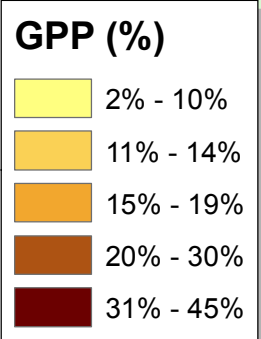

Data source: Thailand Census, 2000