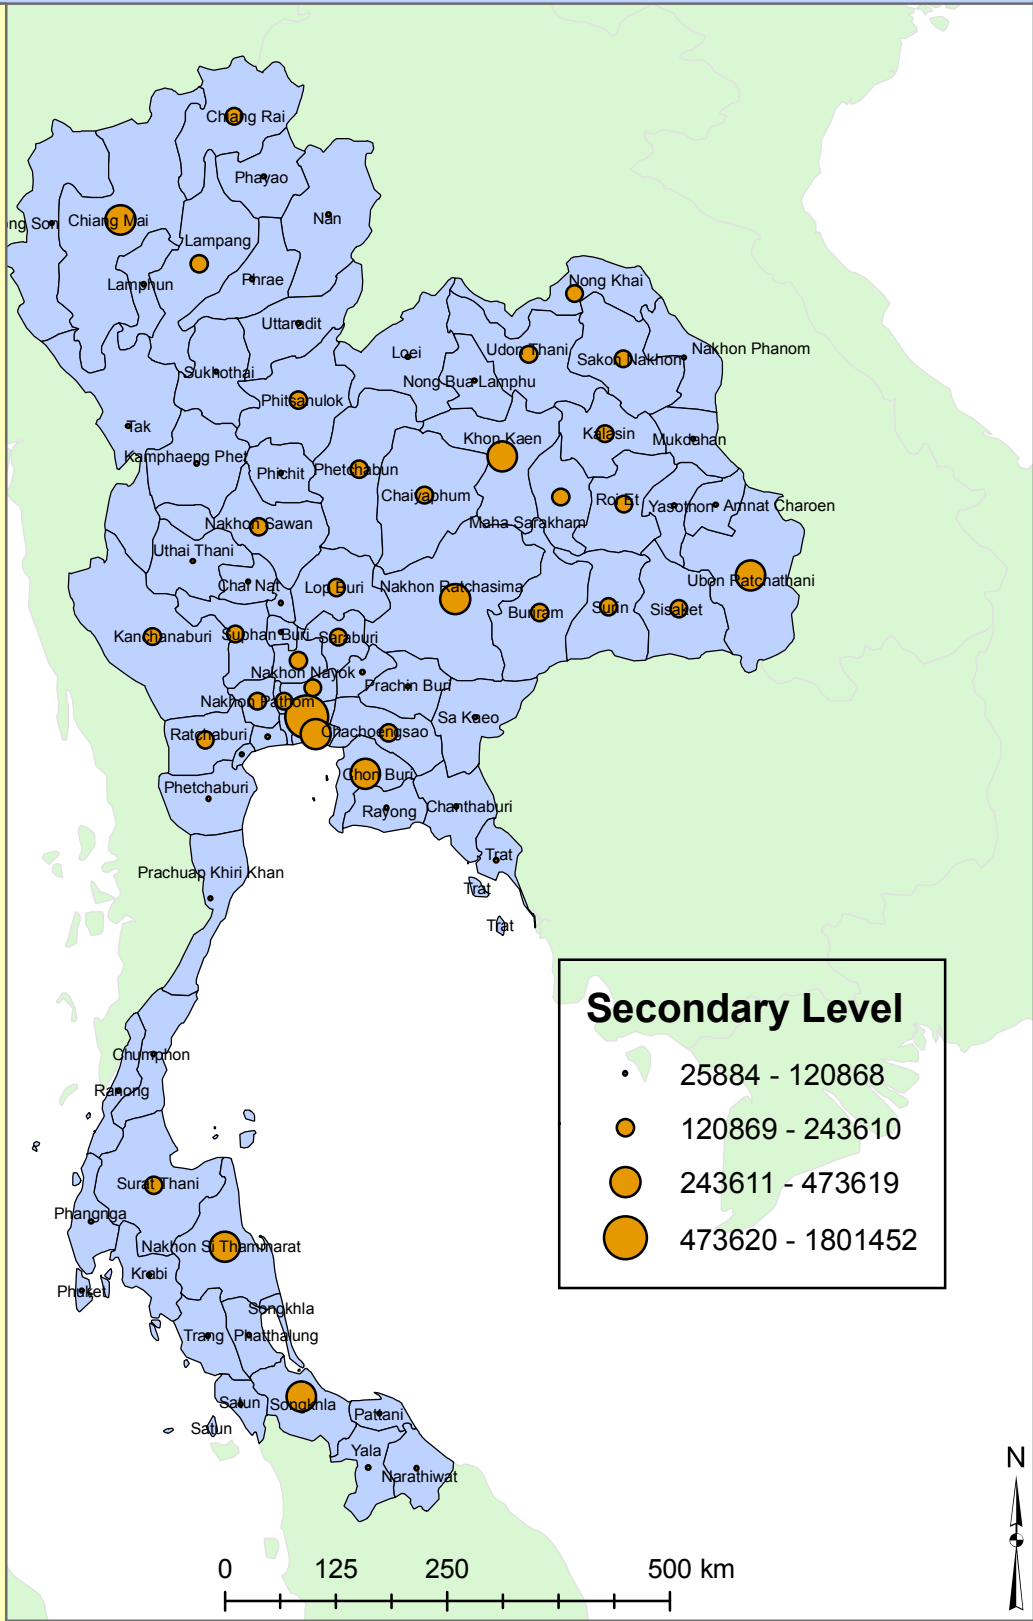

Number of Students Attending School at Secondary Level

This map represents the number of students attending school at the Secondary level using proportional symbols.

South East Asia

This map has been produced by Calvin College, Department of Geology, Geography, and Environmental Studies. It is provided free of any charge as a service to global communities and can be distributed freely. Changes and alterations are not allowed. No warranty is given for this map as to accuracy and is based on available data. Created in Spring 2009.

Secondary Level

- 25884 - 120868
- 120869 - 243610
- 243611 - 473619
- 473620 - 1801452

Data Source: Thailand Census