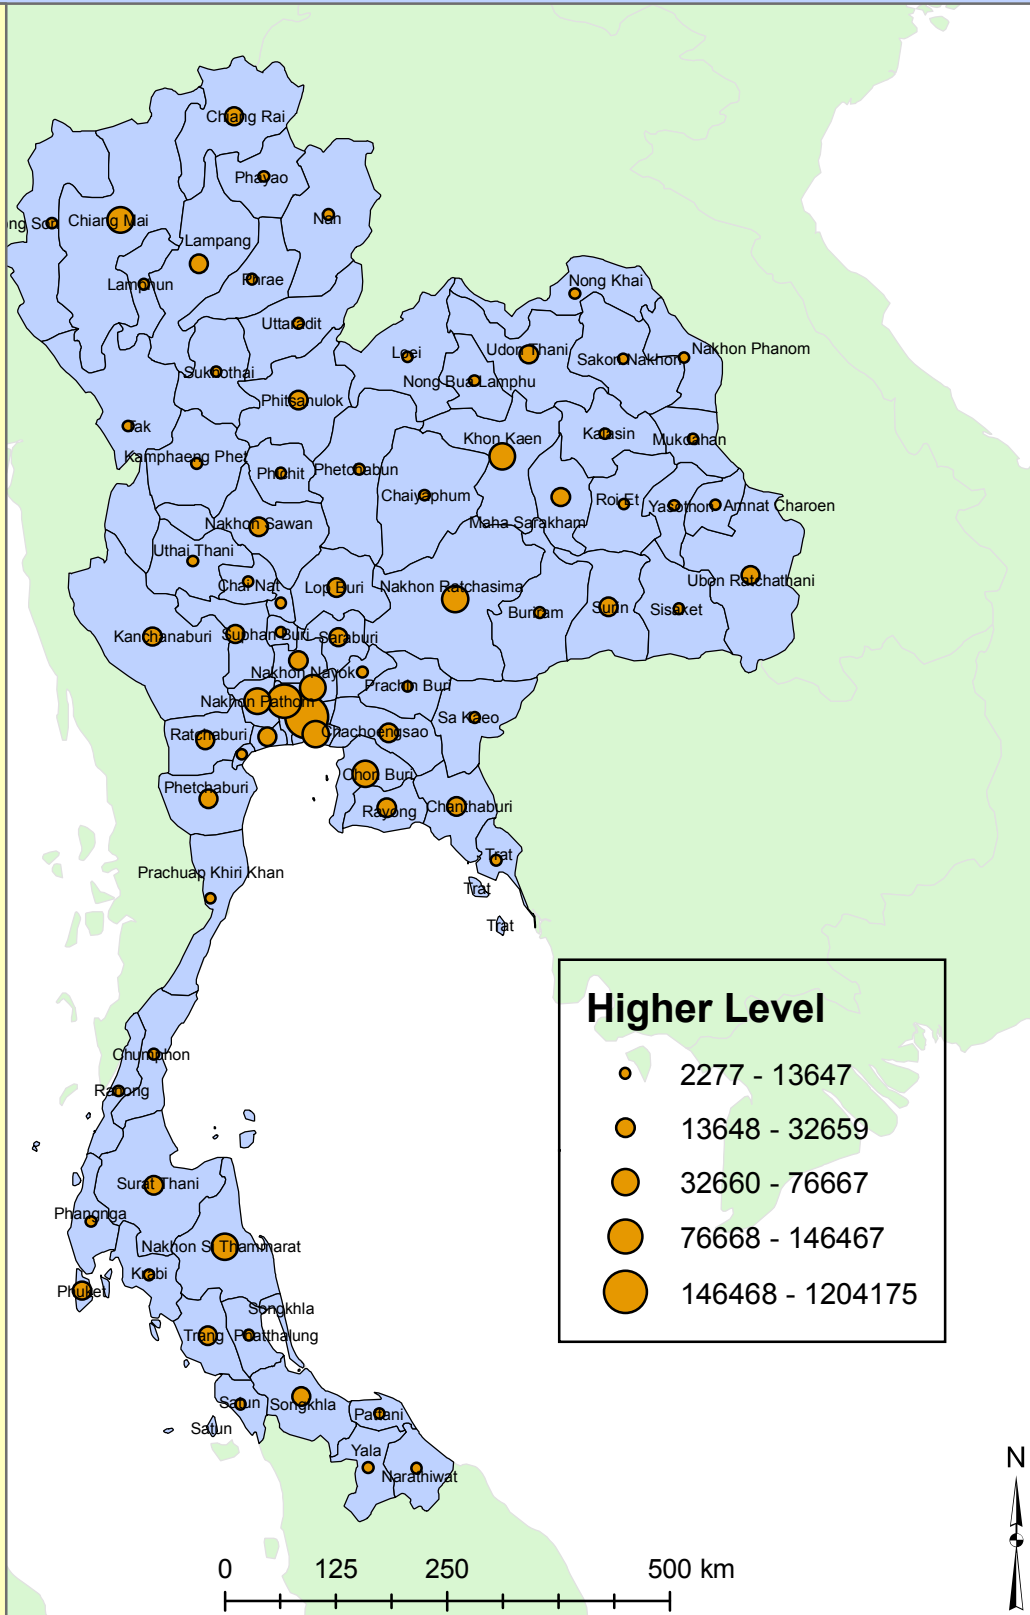

Number of Students Attending School at Higher Level

This map represents the number of students attending school at the Higher (General) level using proportional symbols.

South East Asia

This map has been produced by Calvin College, Department of Geology, Geography, and Environmental Studies. It is provided free of any charge as a service to global communities and can be distributed freely. Changes and alterations are not allowed. No warranty is given for this map as to accuracy and is based on available data. Created in Spring 2009.

Higher Level

- 2277 - 13647
- 13648 - 32659
- 32660 - 76667
- 76668 - 146467
- 146468 - 1204175

Data Source: Thailand Census