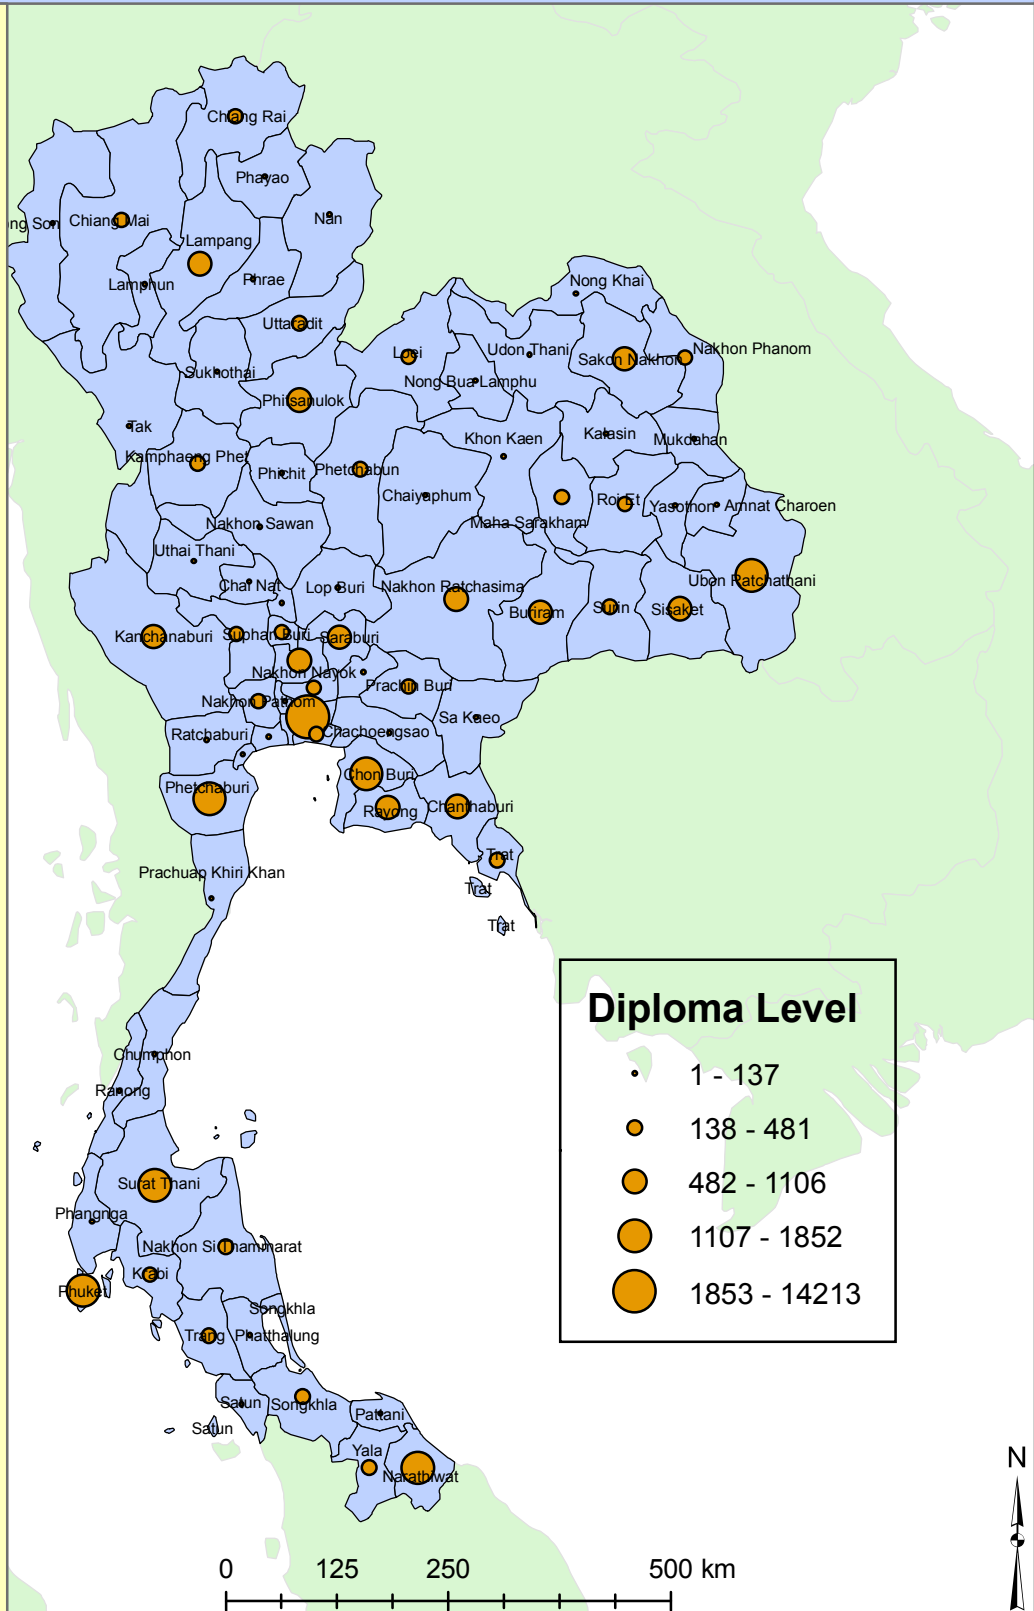

Number of Students Attending School at Diploma Level

This map represents the number of students attending school at the Diploma level using proportional symbols.

South East Asia

This map has been produced by Calvin College, Department of Geology, Geography, and Environmental Studies. It is provided free of any charge as a service to global communities and can be distributed freely. Changes and alterations are not allowed. No warranty is given for this map as to accuracy and is based on available data. Created in Spring 2009.

Data Source: Thailand Census