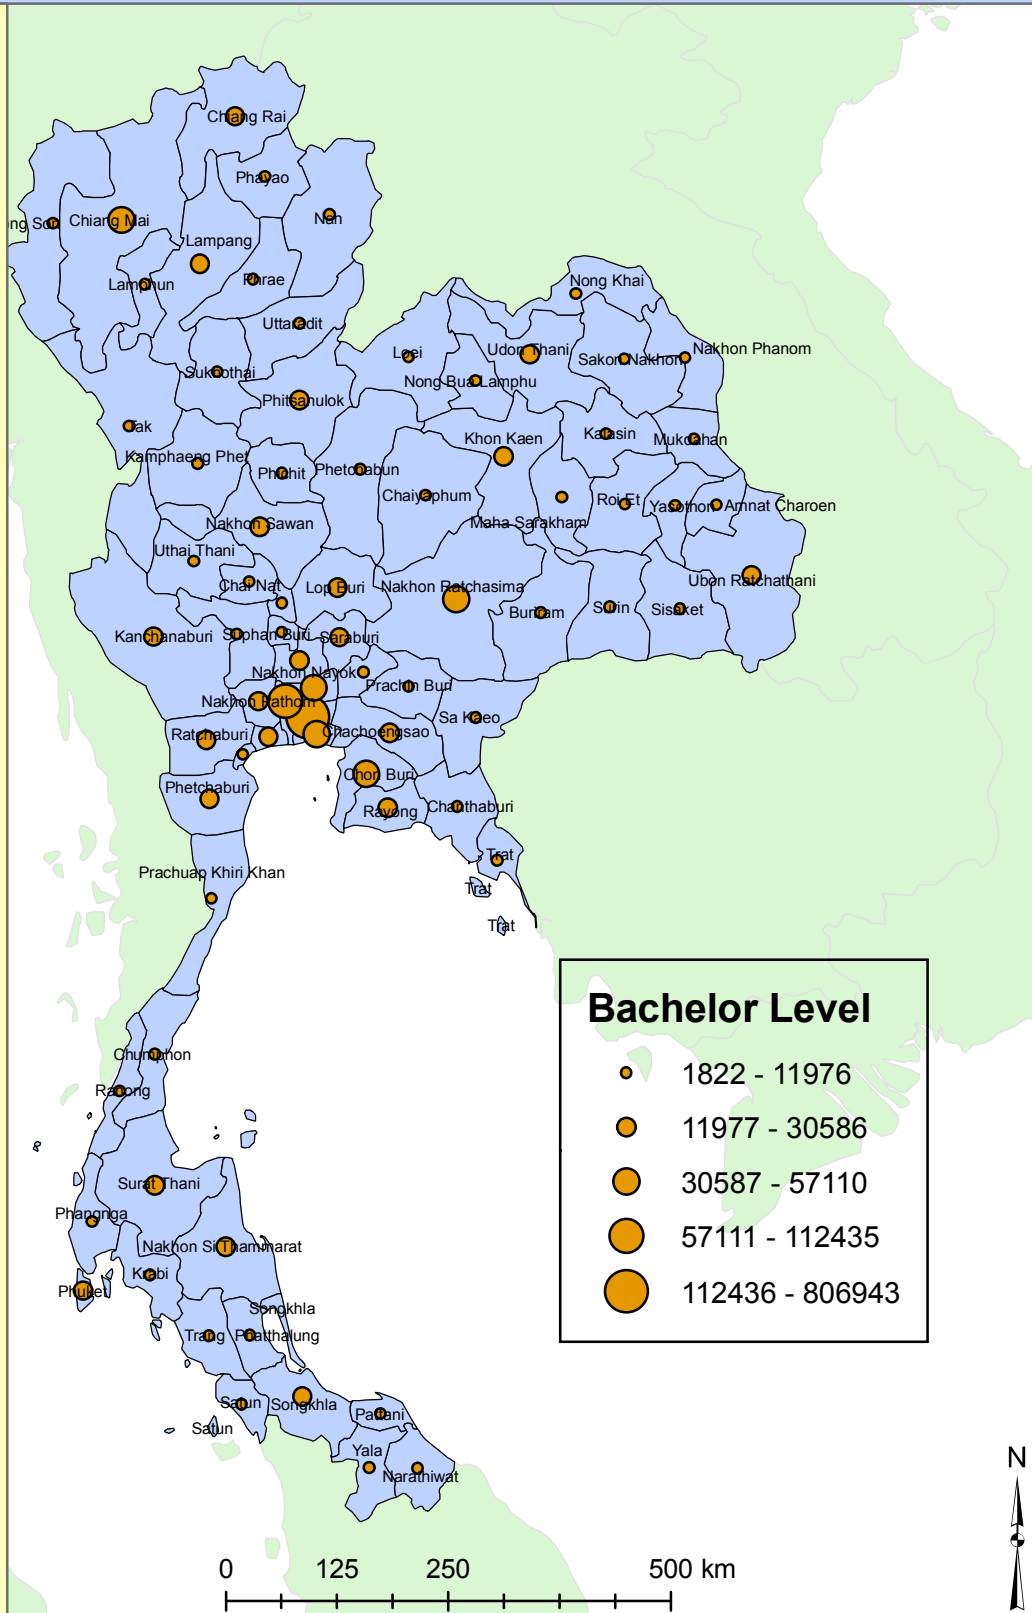

Number of Students Attending School at Bachelor Level

This map represents the number of students attending school at the Bachelor level using proportional symbols.

South East Asia

This map has been produced by Calvin College, Department of Geology, Geography, and Environmental Studies. It is provided free of any charge as a service to global communities and can be distributed freely. Changes and alterations are not allowed. No warranty is given for this map as to accuracy and is based on available data. Created in Spring 2009.

Data Source: Thailand Census