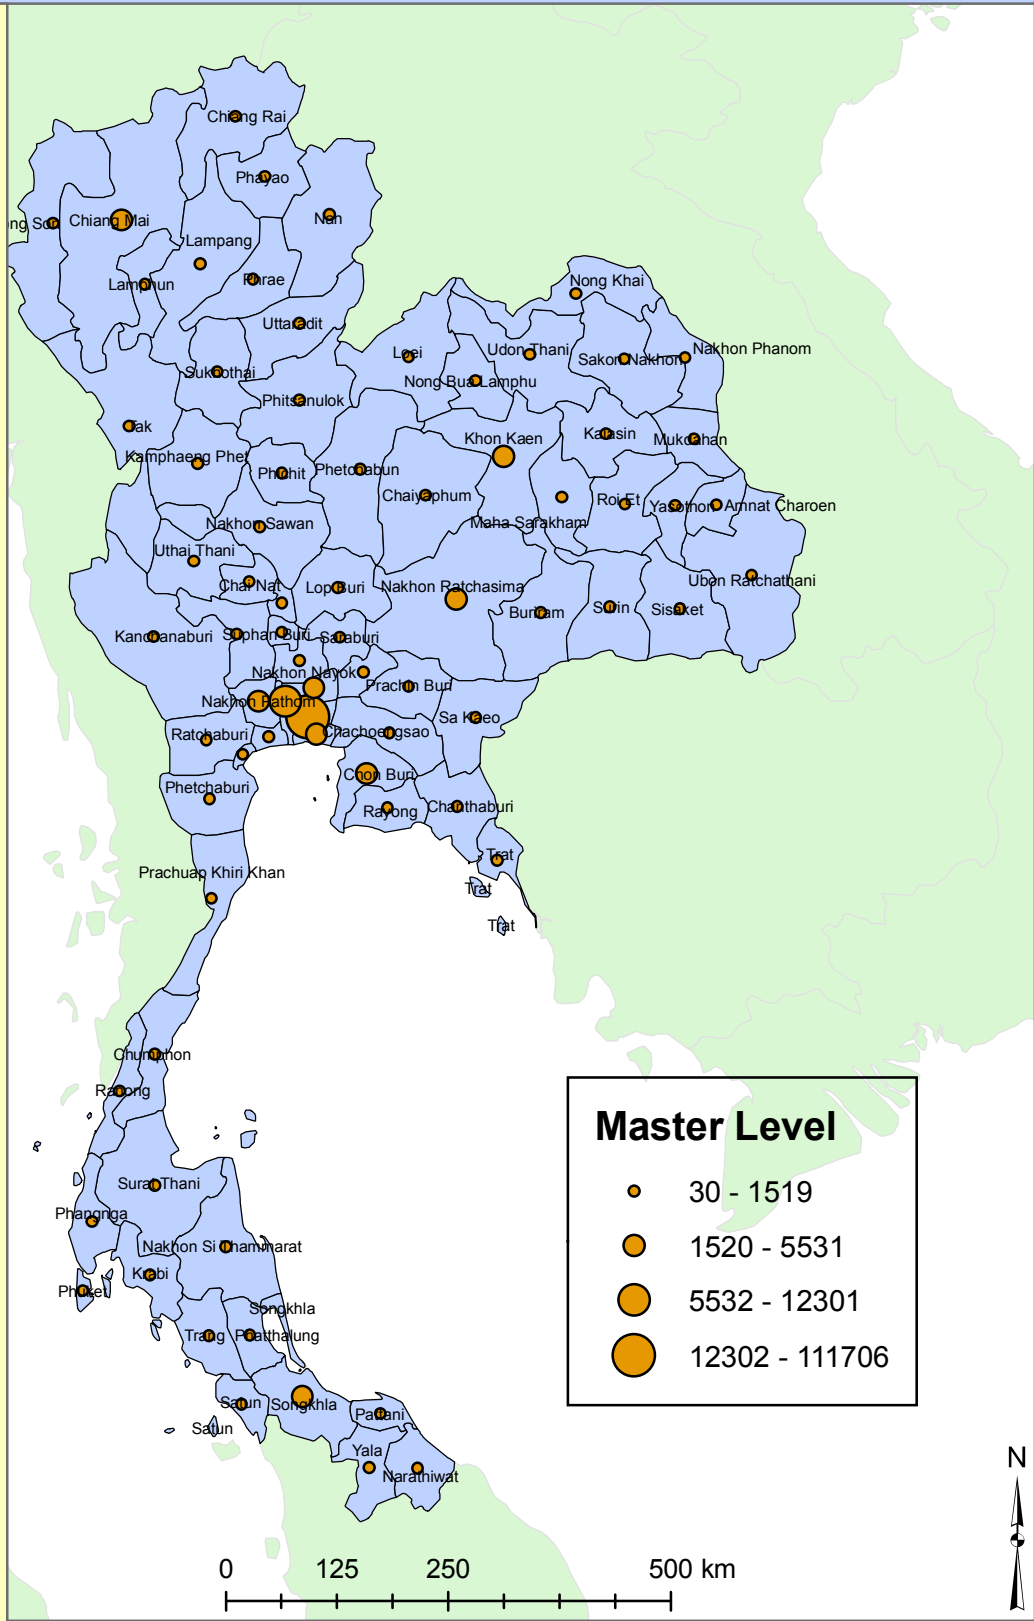

# Number of Students Attending School at Master Level

This map represents the number of students attending school at the Master level using proportional symbols.

South East Asia

This map has been produced by Calvin College, Department of Geology, Geography, and Environmental Studies. It is provided free of any charge as a service to global communities and can be distributed freely. Changes and alterations are not allowed. No warranty is given for this map as to accuracy and is based on available data. Created in Spring 2009.

Data Source: Thailand Census