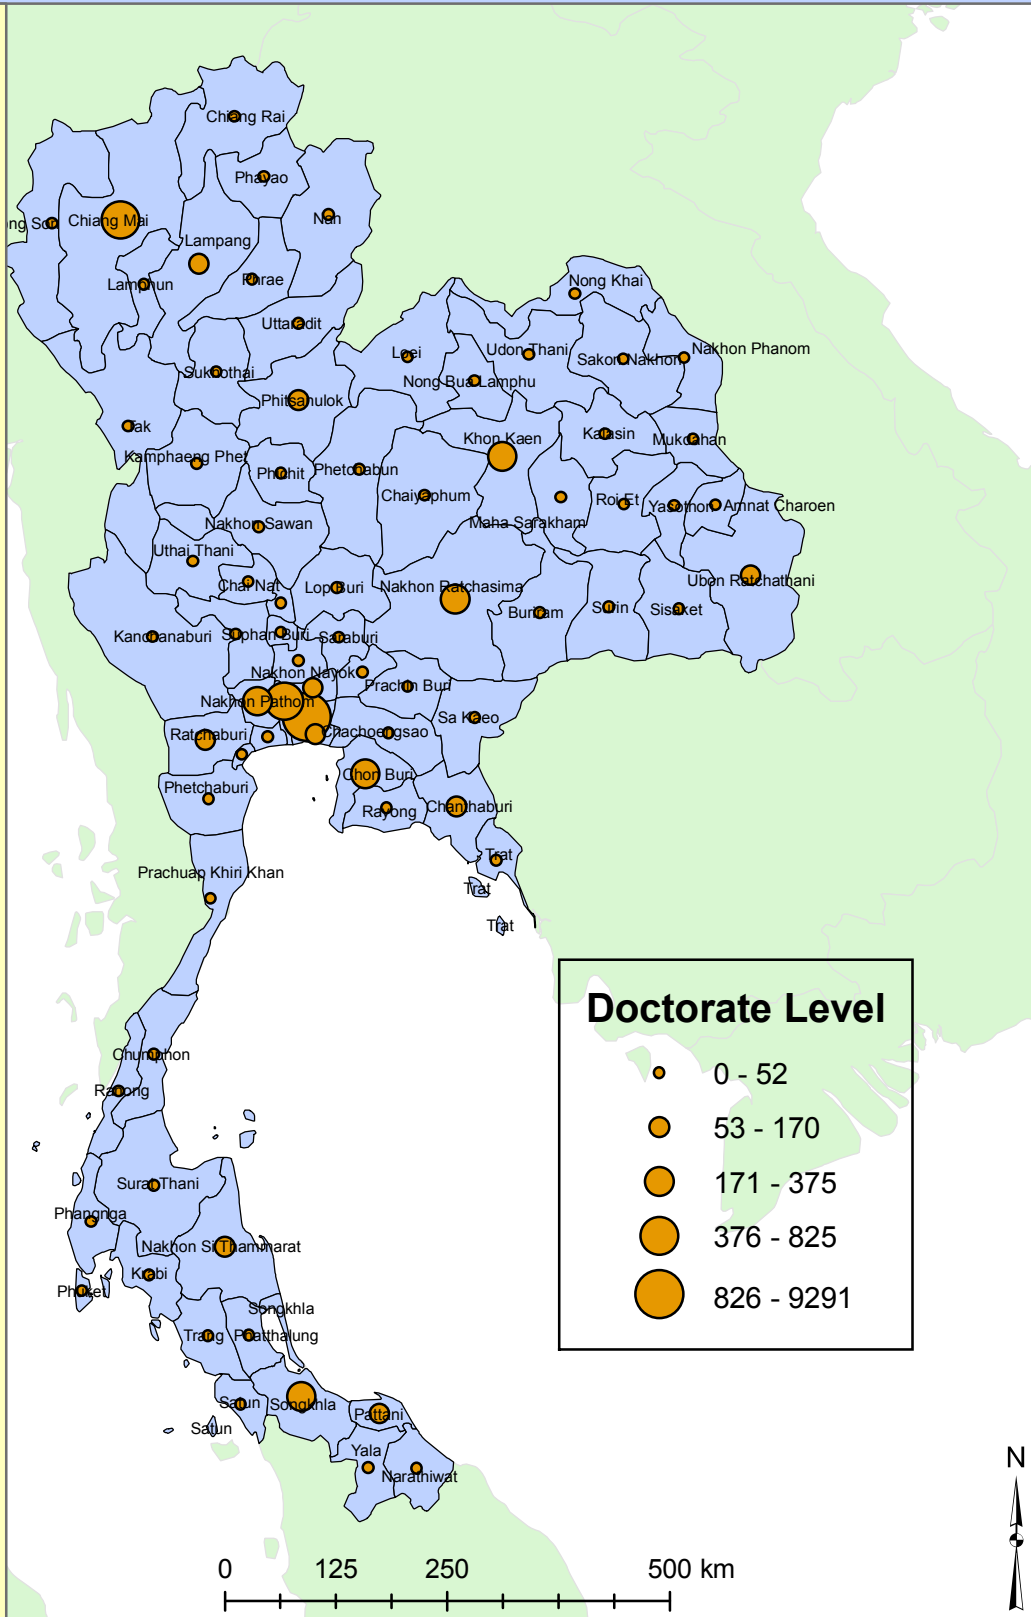

# Number of Students Attending School at Doctorate Level

This map represents the number of students attending school at the Doctorate level using proportional symbols.

South East Asia

This map has been produced by Calvin College, Department of Geology, Geography, and Environmental Studies. It is provided free of any charge as a service to global communities and can be distributed freely. Changes and alterations are not allowed. No warranty is given for this map as to accuracy and is based on available data. Created in Spring 2009.

0 125 250 500 km

Data Source: Thailand Census