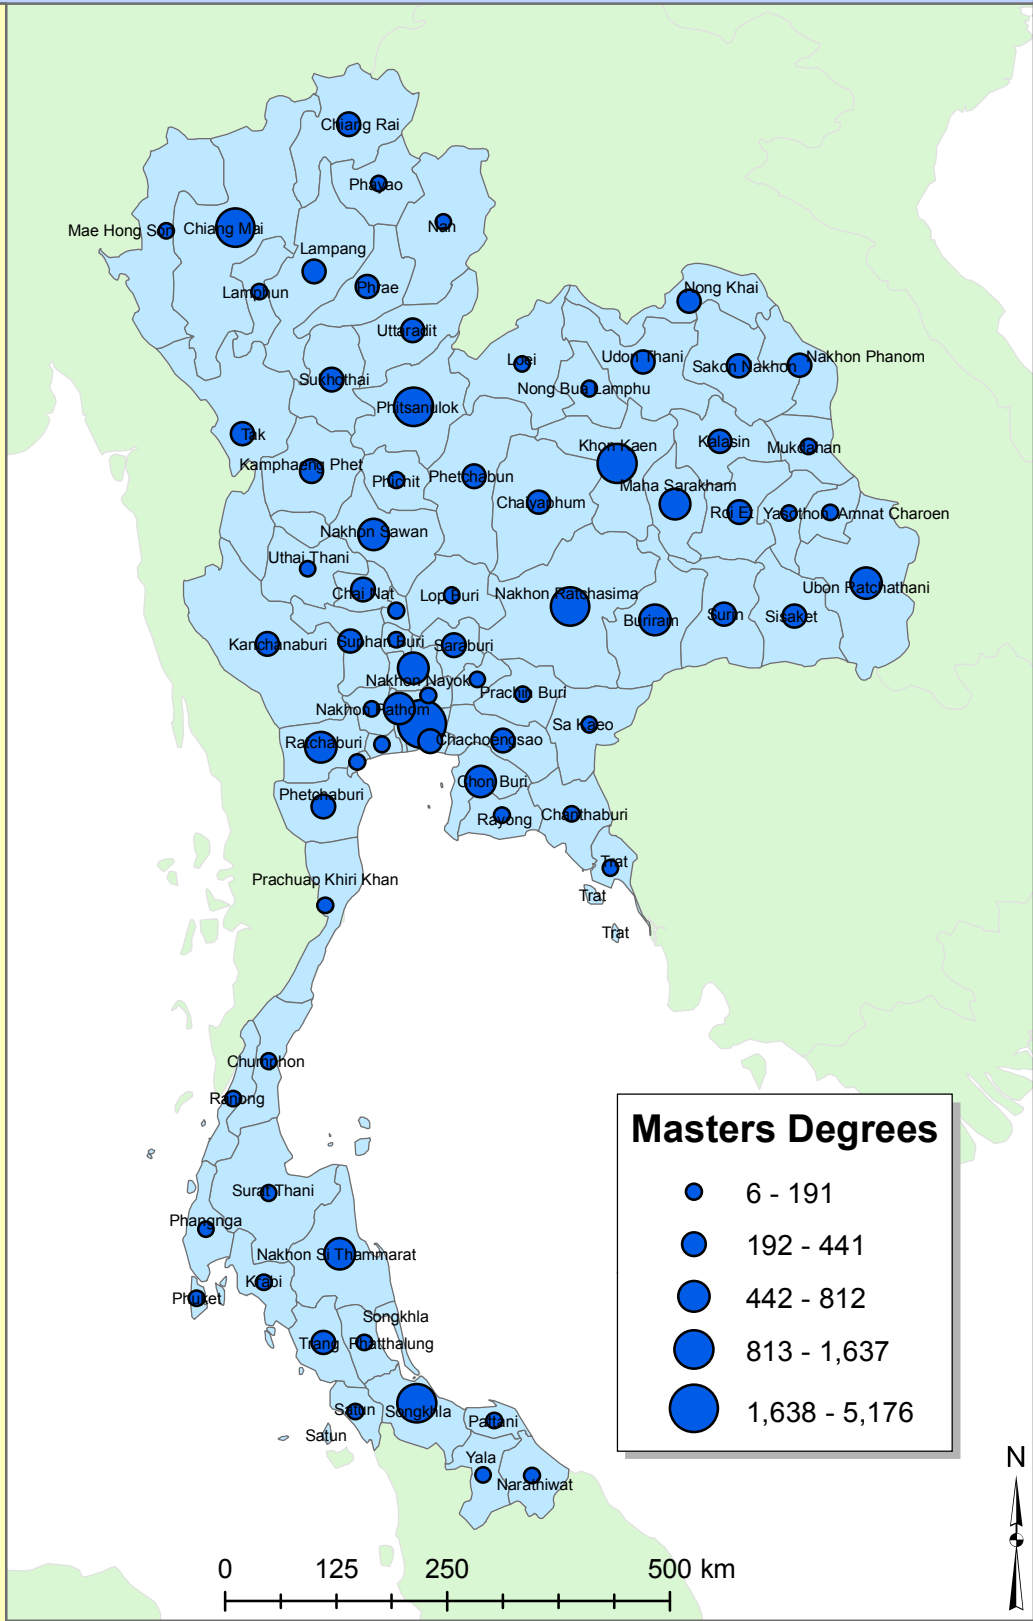

# Number of People with Masters Degrees

This map illustrates the number of people with masters degrees in each Changwat. Uthai Thani was the Changwat with the least amount of people with masters degrees having 6. Krung Thep was the Changwat with the most amount of people with masters degrees having 5,176.

South East Asia

This map has been produced by Calvin College, Department of Geology, Geography, and Environmental Studies. It is provided free of any charge as a service to global communities and can be distributed freely. Changes and alterations are not allowed. No warranty is given for this map as to accuracy and is based on available data. Created in Spring 2009.

Data source: Thailand Census, 2000