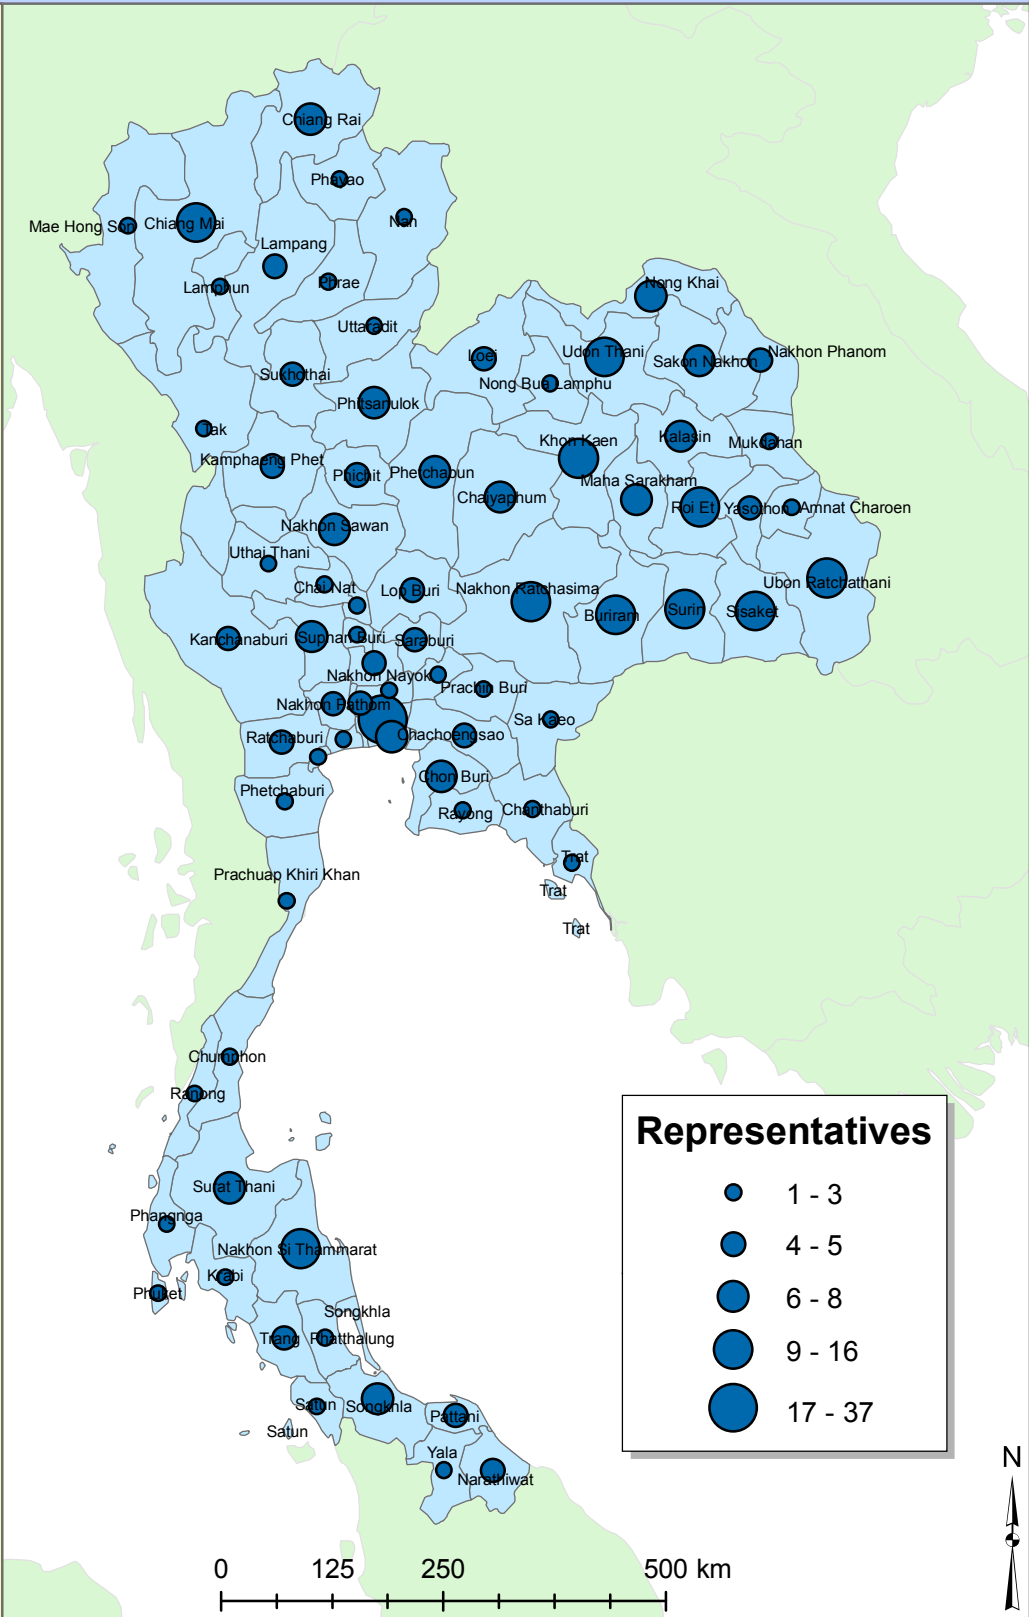

Number of Representatives

This map illustrates the number of government representatives from each Changwat. There are seven different Changwats that only have 1 representative. Krung Thep has the most representatives with 37.

South East Asia

This map has been produced by Calvin College, Department of Geology, Geography, and Environmental Studies. It is provided free of any charge as a service to global communities and can be distributed freely. Changes and alterations are not allowed. No warranty is given for this map as to accuracy and is based on available data. Created in Spring 2009.

Data source: Thailand Census, 2000