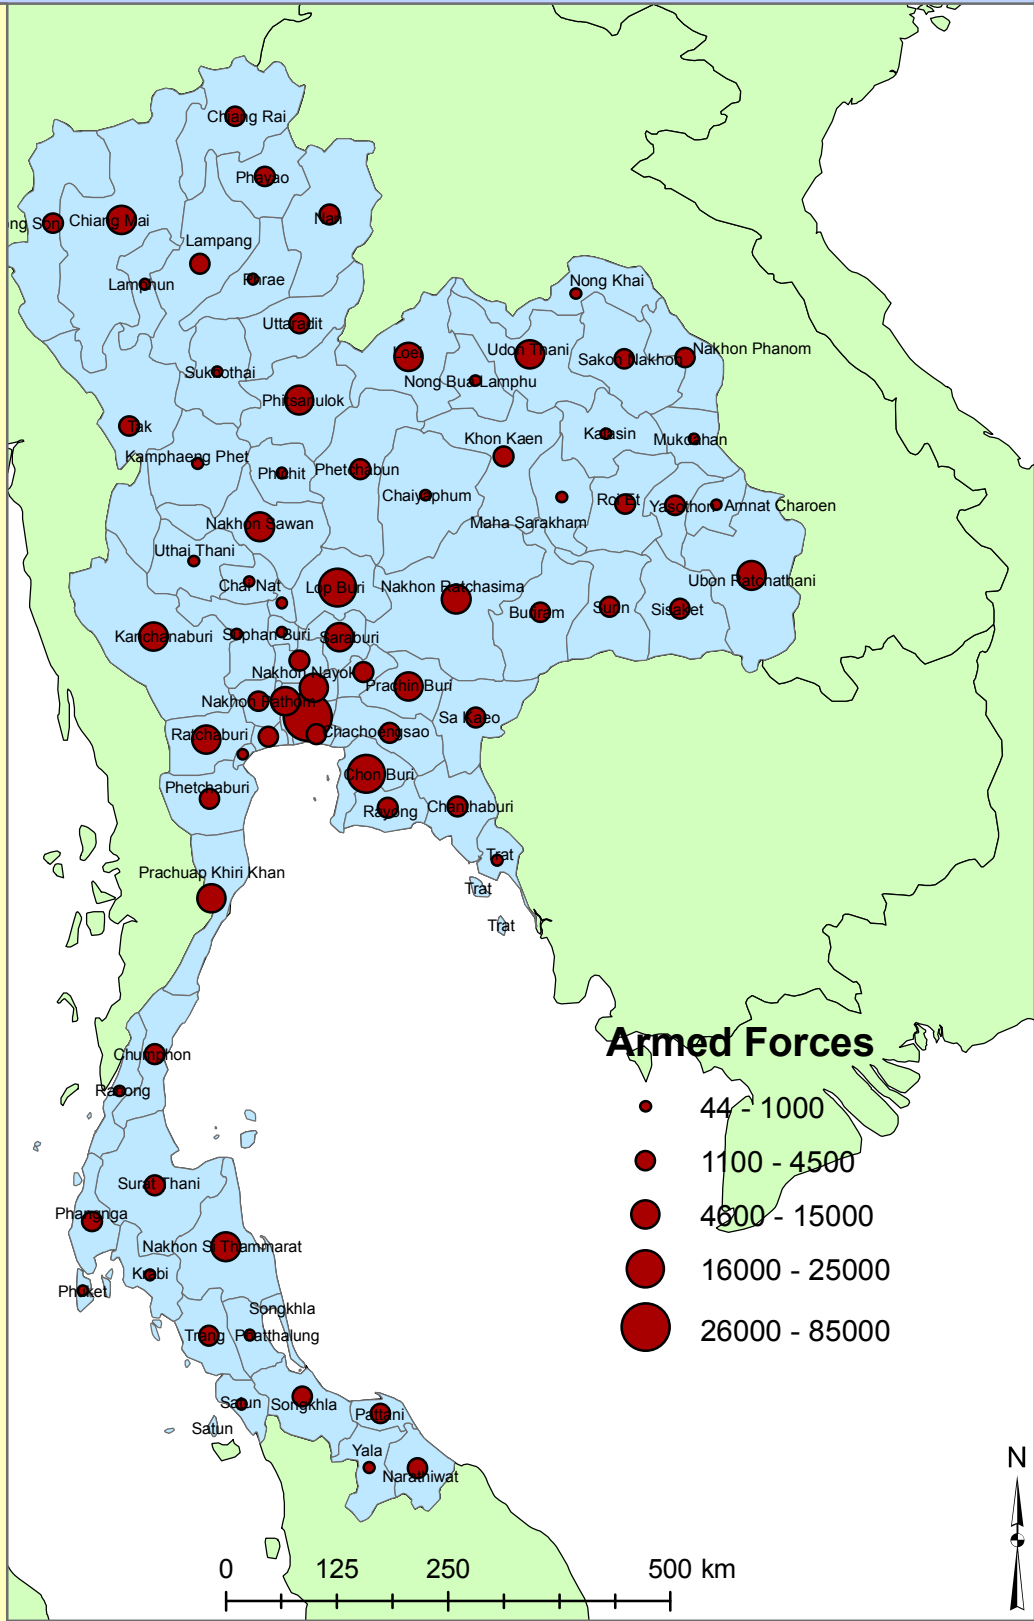

# Armed Forces

This proportional symbol map shows the distribution of armed forces throughout the Changwats in Thailand.

South East Asia

This map has been produced by Calvin College, Department of Geology, Geography, and Environmental Studies. It is provided free of any charge as a service to global communities and can be distributed freely. Changes and alterations are not allowed. No warranty is given for this map as to accuracy and is based on available data. Created in Spring 2009.

Data Source: Thailand Census