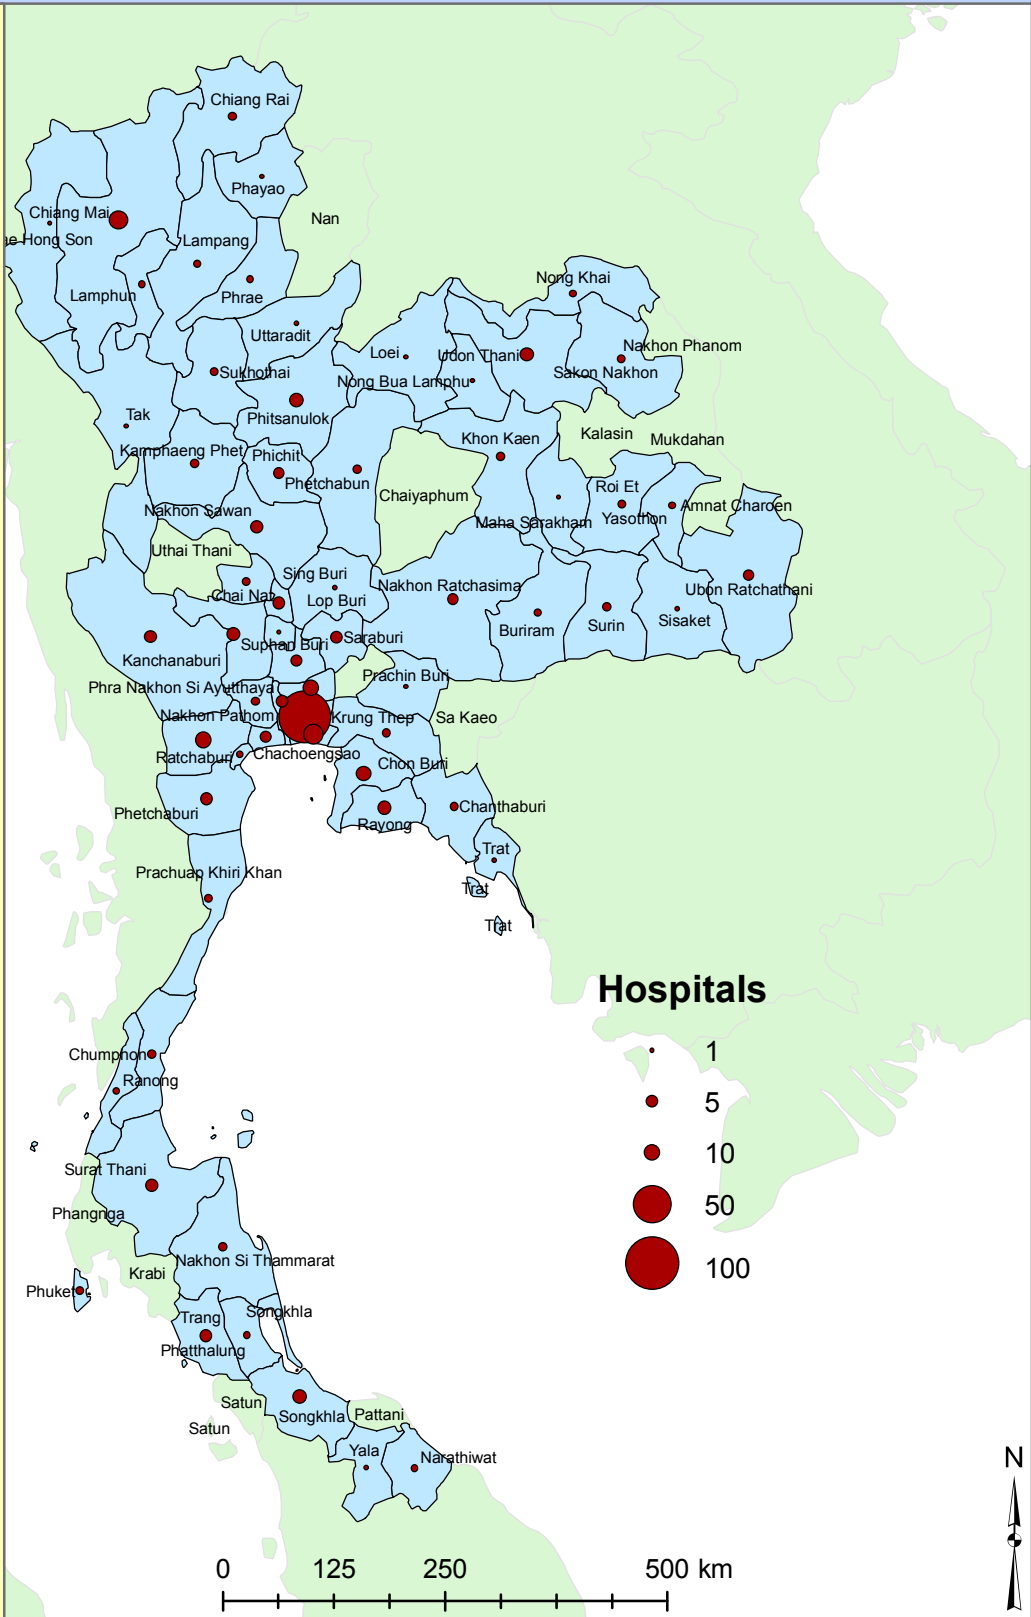

# Private Hospitals

This Proportional Symbol map shows the distribution of Private hospitals throughout the Changwats in Thailand.

South East Asia

This map has been produced by Calvin College, Department of Geology, Geography, and Environmental Studies. It is provided free of any charge as a service to global communities and can be distributed freely. Changes and alterations are not allowed. No warranty is given for this map as to accuracy and is based on available data. Created in Spring 2009.

Data Source: Thailand Census