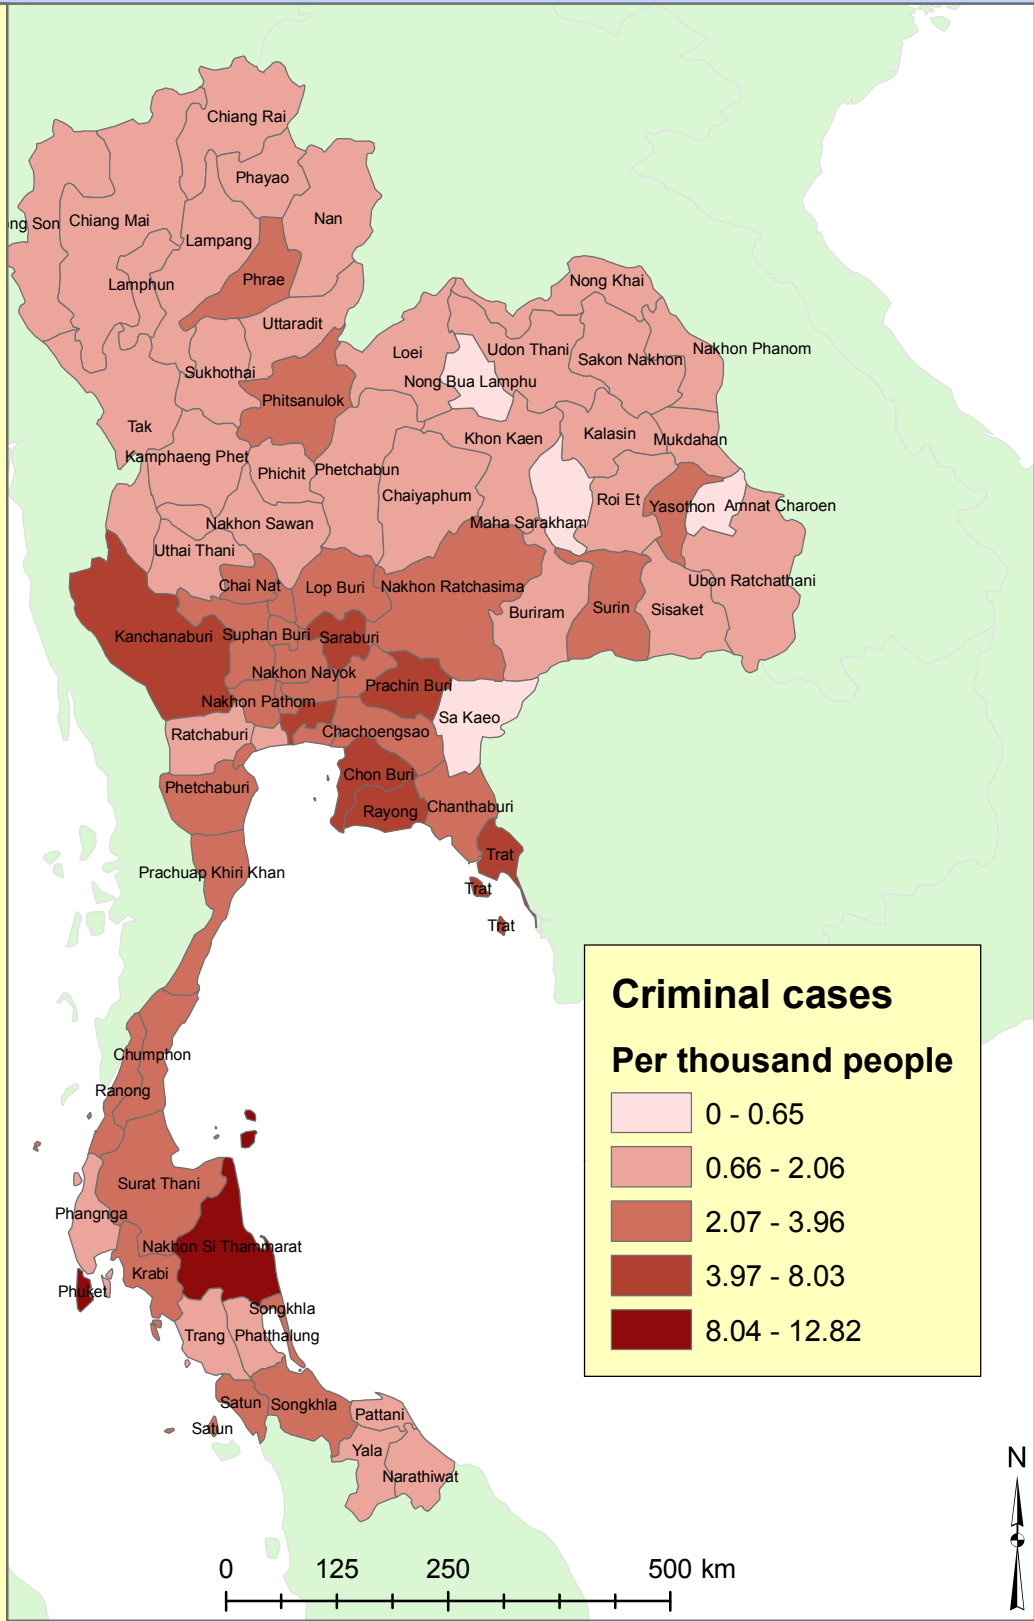

# Crime Density, 1992

This map shows the number of criminal cases per thousand people according to changwat. Unfortunately, though the crime data is from 1992, the population data is from 2000, which is important to keep in mind when assessing this map's accuracy. Further, there are three changwat for which there is no data, and each appears on the map as having no criminal cases.

South East Asia

This map has been produced by Calvin College, Department of Geology, Geography, and Environmental Studies. It is provided free of any charge as a service to global communities and can be distributed freely. Changes and alterations are not allowed. No warranty is given for this map as to accuracy and is based on available data. Created in Spring 2009.

Data Source: Thailand Statistical Yearbook, Census 2000