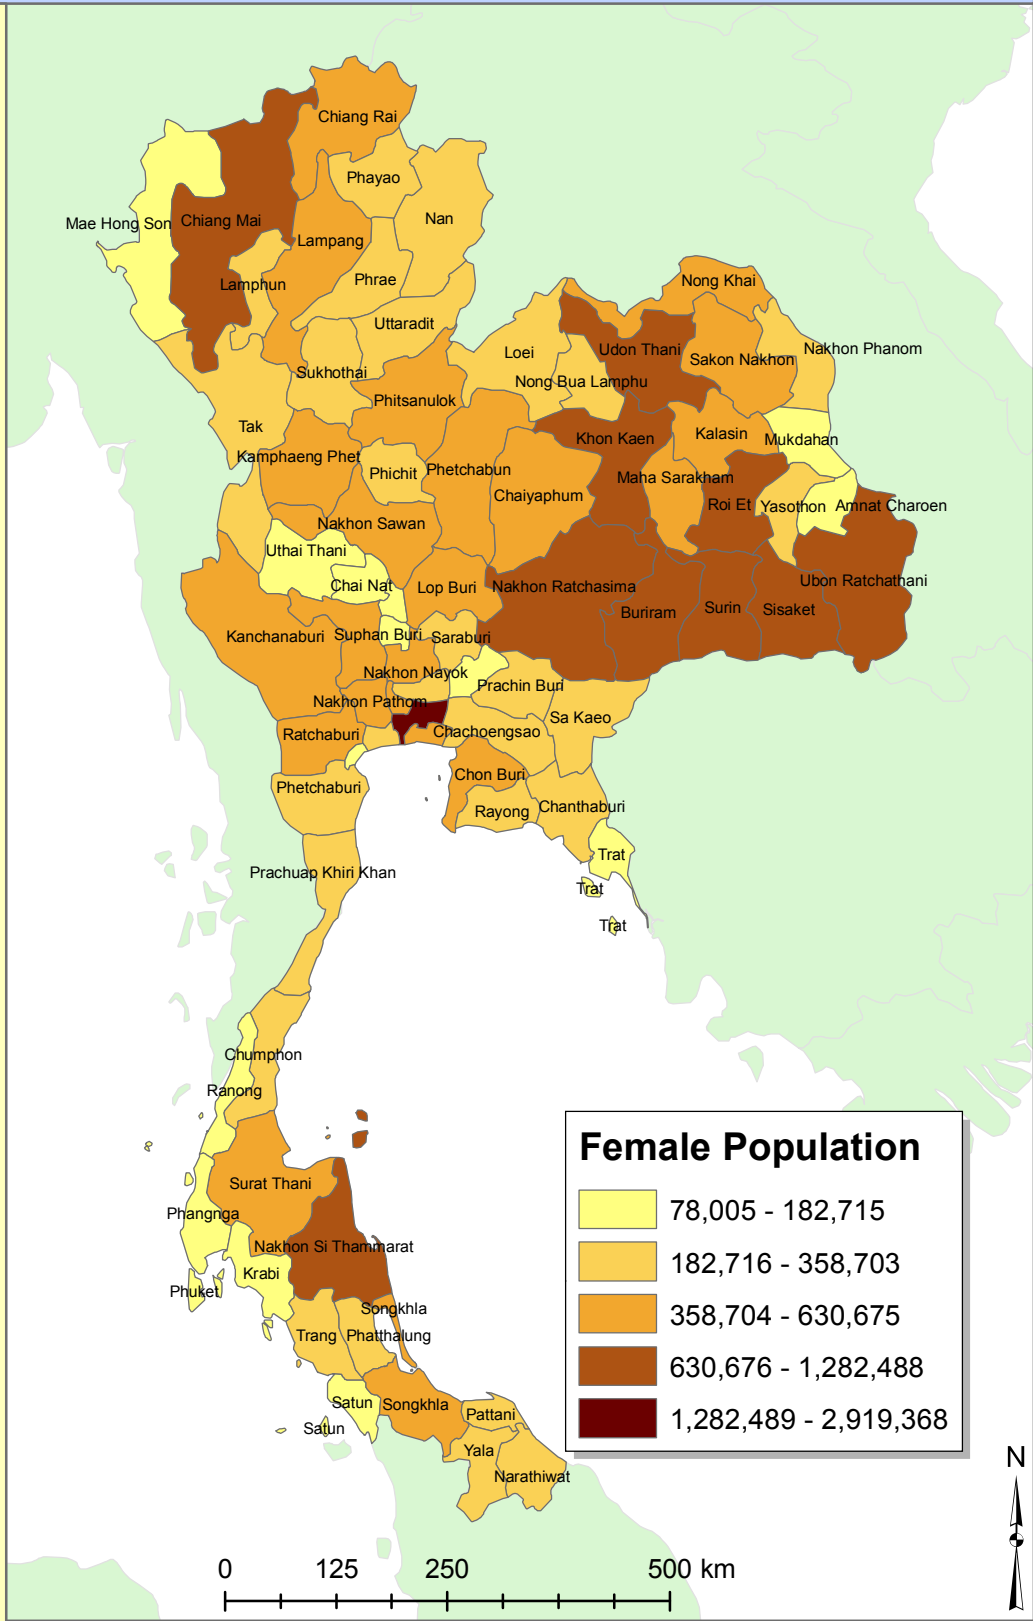

Female Population

This map illustrates the female population per Changwat. The Changwat with the smallest female population is Ranong with just over 78,000 females and the Changwat with the largest female population is Krung Thep with almost 3 million females.

South East Asia

This map has been produced by Calvin College, Department of Geology, Geography, and Environmental Studies. It is provided free of any charge as a service to global communities and can be distributed freely. Changes and alterations are not allowed. No warranty is given for this map as to accuracy and is based on available data. Created in Spring 2009.

Data source: Thailand Census, 2000