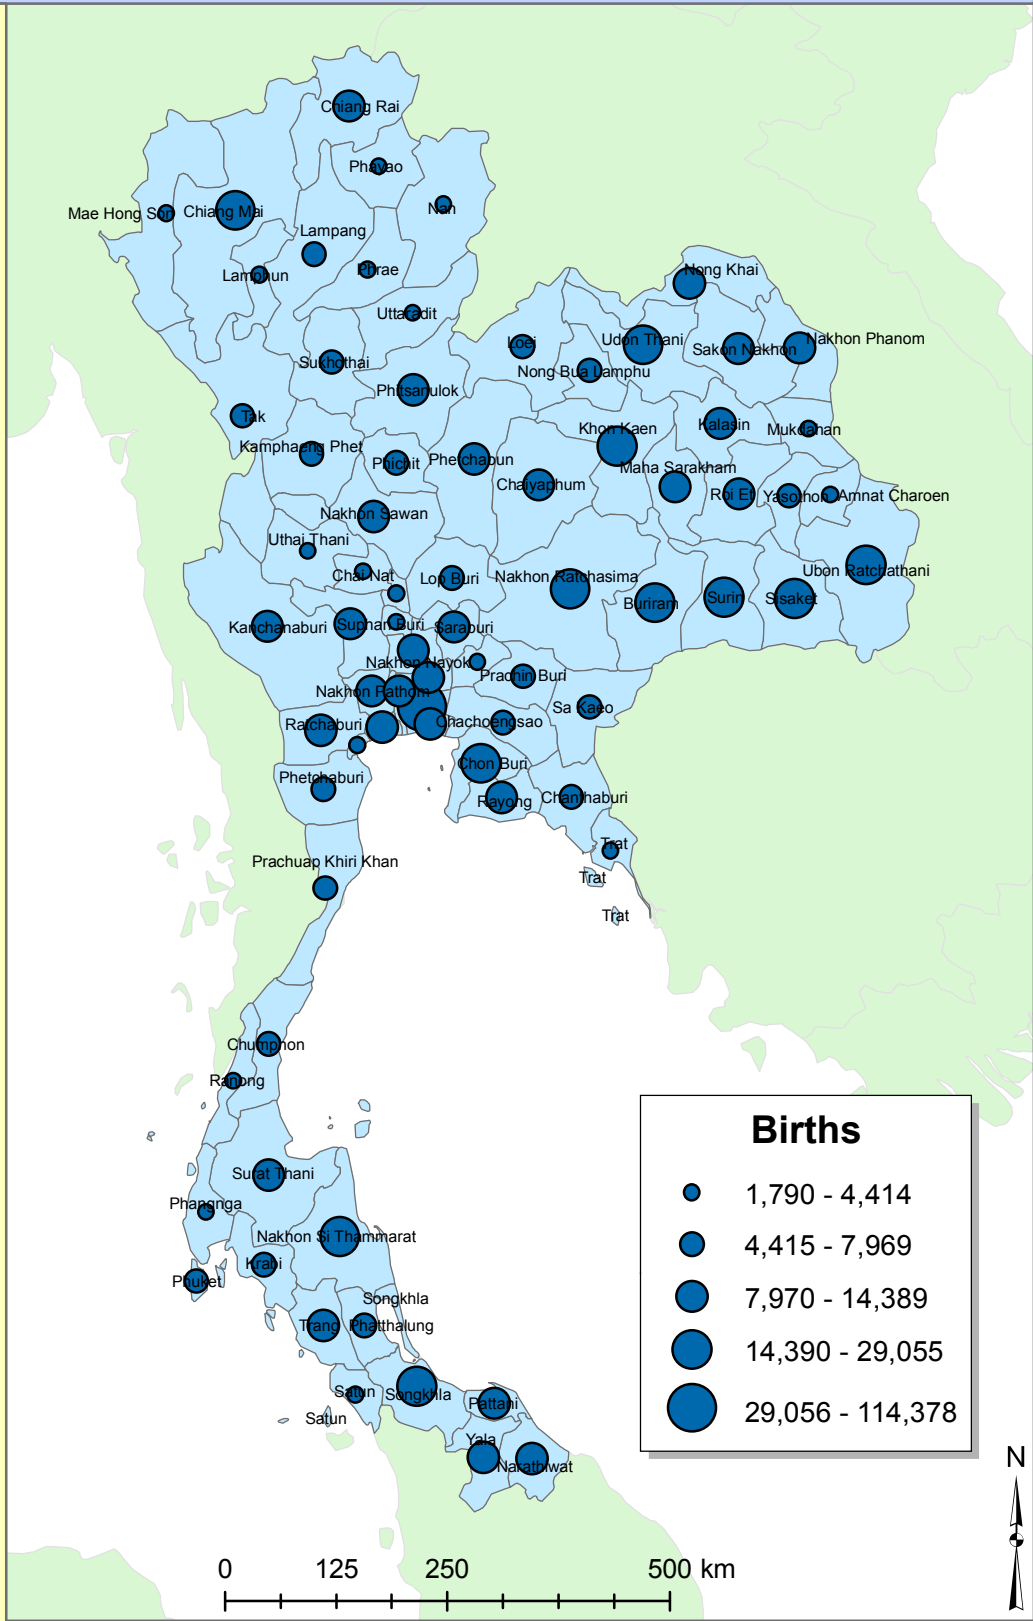

Live Births, 2003

This map illustrates the number of births in 2003 per Changwat. The Changwat with the least amount of births was Samut Songkhram with only 1,790 births. The Changwat with the most amount of births was Krung Thep with 114,738 births.

South East Asia

This map has been produced by Calvin College, Department of Geology, Geography, and Environmental Studies. It is provided free of any charge as a service to global communities and can be distributed freely. Changes and alterations are not allowed. No warranty is given for this map as to accuracy and is based on available data. Created in Spring 2009.

Data source: Thailand Census, 2000