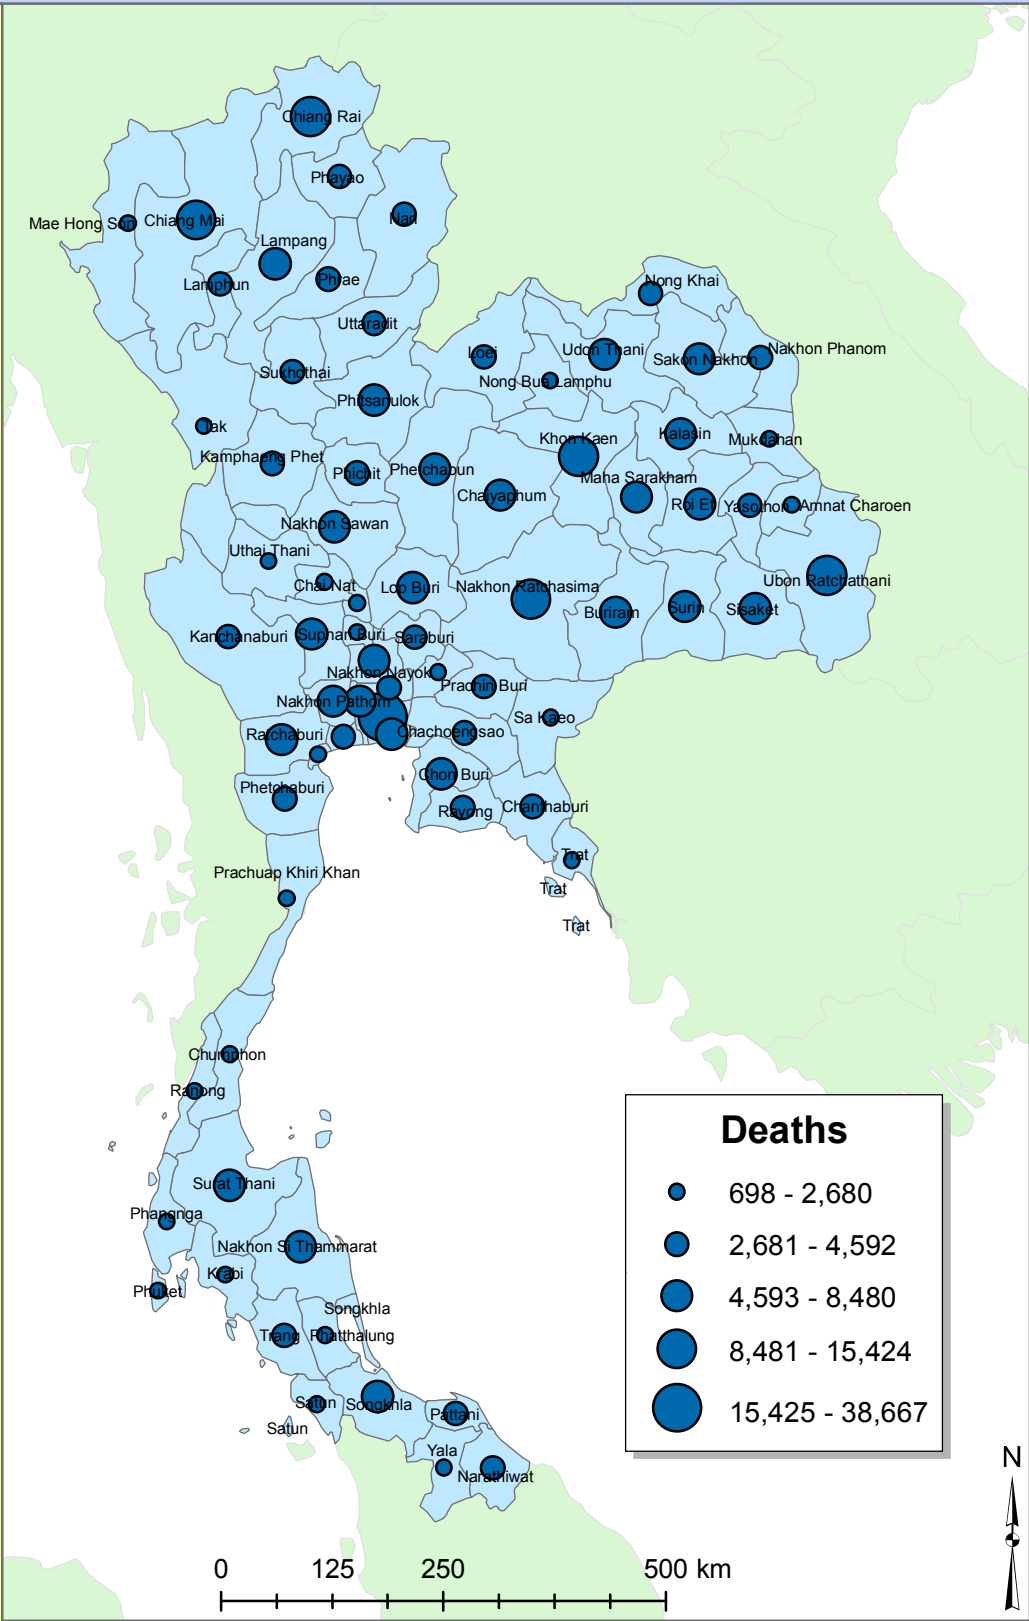

Deaths, 2003

This map illustrates the number of deaths in 2003 by Changwat. The Changwat with the least amount of deaths was Ranong with 698. The Changwat with the most amount of deaths was Krung Thep with 38,667 deaths.

South East Asia

This map has been produced by Calvin College, Department of Geology, Geography, and Environmental Studies. It is provided free of any charge as a service to global communities and can be distributed freely. Changes and alterations are not allowed. No warranty is given for this map as to accuracy and is based on available data. Created in Spring 2009.

Data source: Thailand Census, 2000