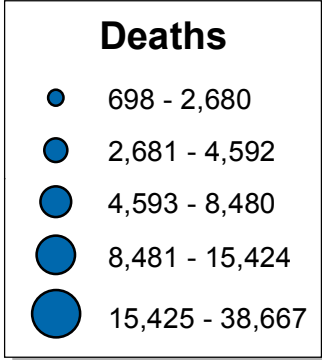

Data source: Thailand Census, 2000