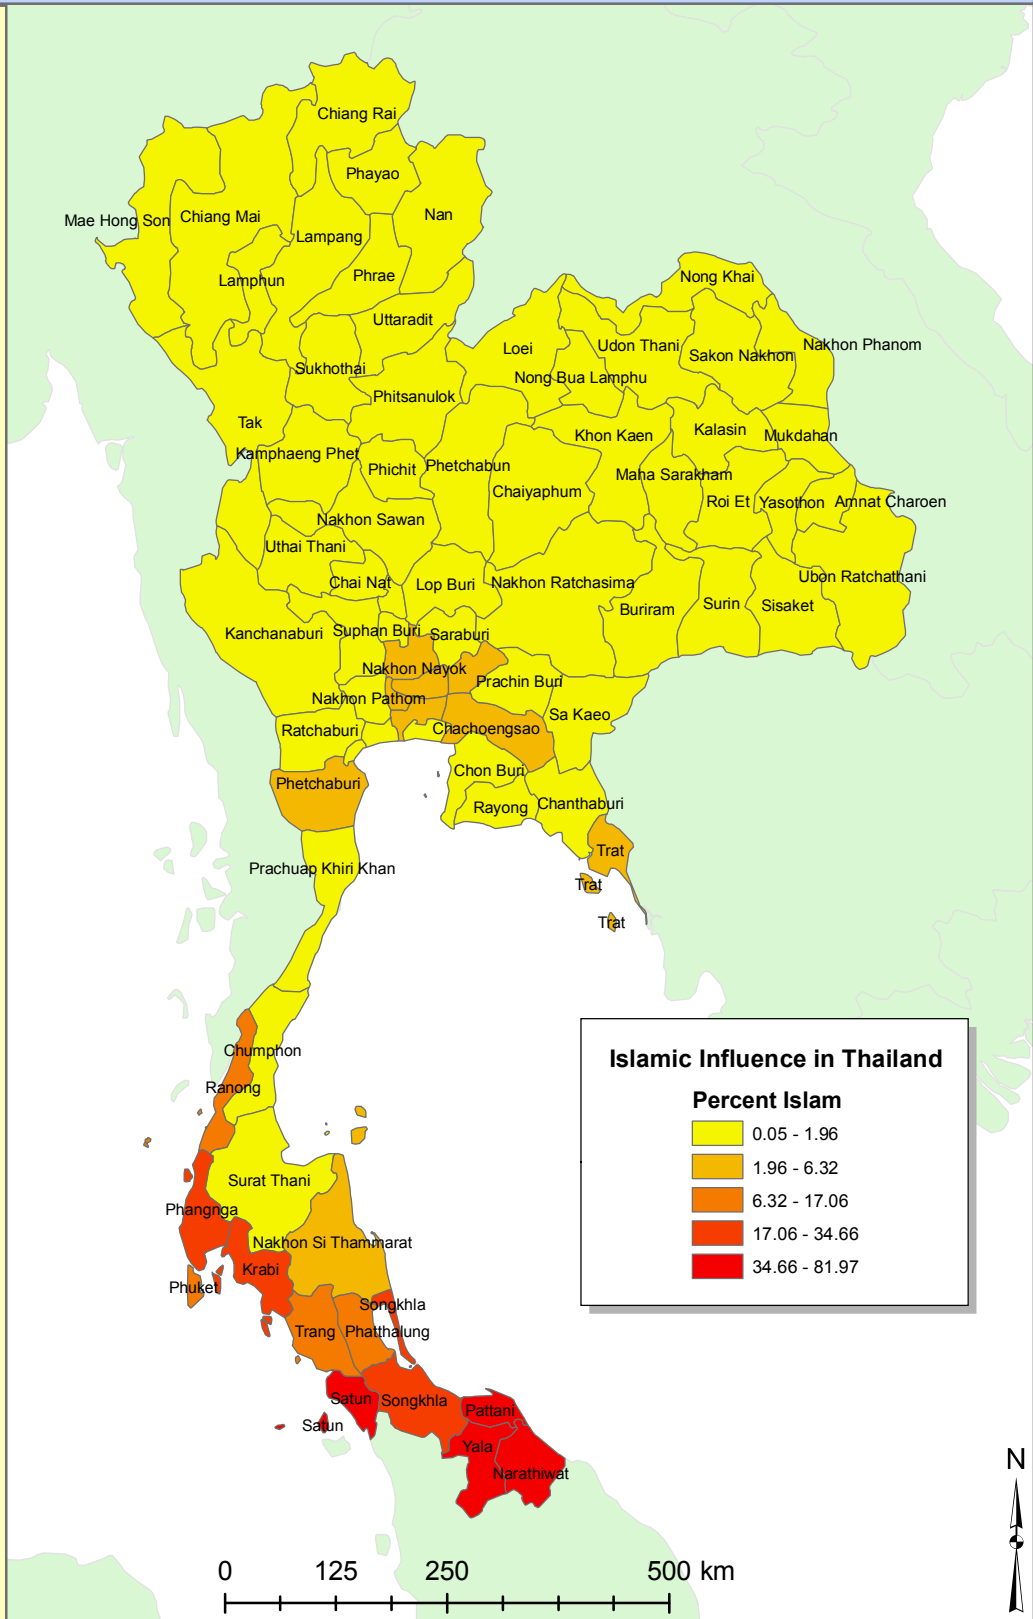

Islam in Thailand

Thailand is under an enormous amount of Islamic influence as many of its surrounding nations have strong ties to Islam. As Islamic movements spread through South East Asia towards Indonesia, large remnants of the religion remained even though Islam failed in other countries such as India.

South East Asia

This map has been produced by Calvin College, Department of Geology, Geography, and Environmental Studies. It is provided free of any charge as a service to global communities and can be distributed freely. Changes and alterations are not allowed. No warranty is given for this map as to accuracy and is based on available data. Created in Spring 2009.

Data source: Thailand Census, 2000