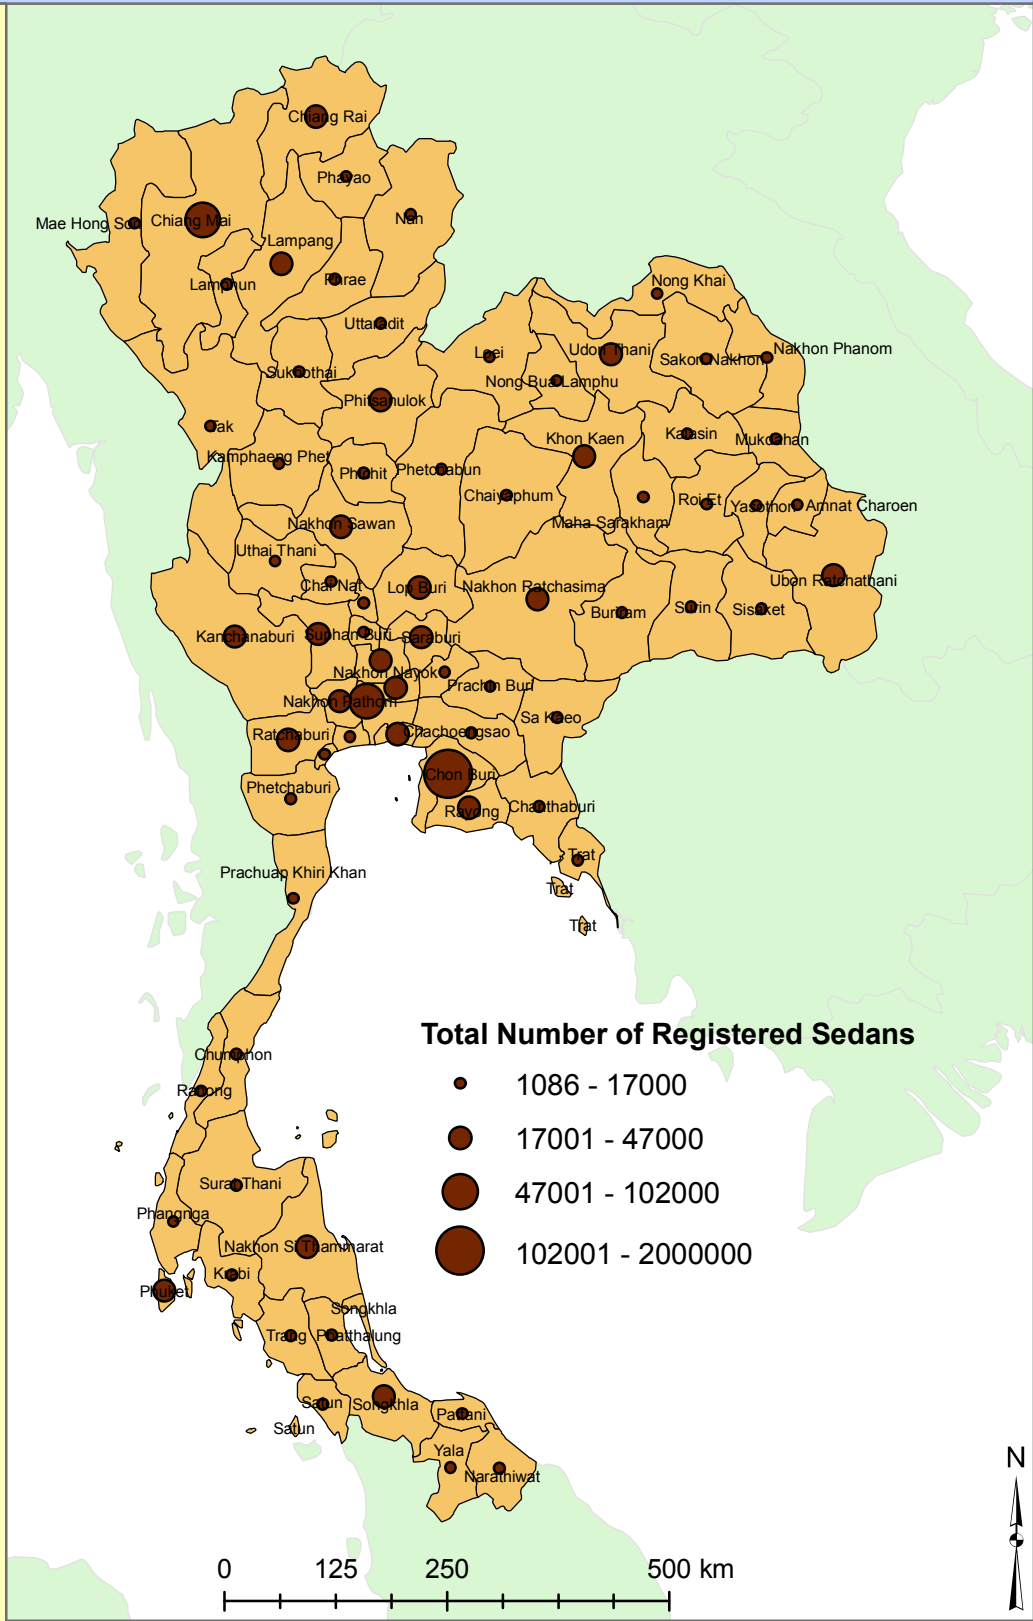

# Total Number of Registered Sedans

This proportional symbol map displays the number of registered sedans by changwat in the country of Thailand.

South East Asia

This map has been produced by Calvin College, Department of Geology, Geography, and Environmental Studies. It is provided free of any charge as a service to global communities and can be distributed freely. Changes and alterations are not allowed. No warranty is given for this map as to accuracy and is based on available data. Created in Spring 2009.

Source: Thailand Statistical Yearbook