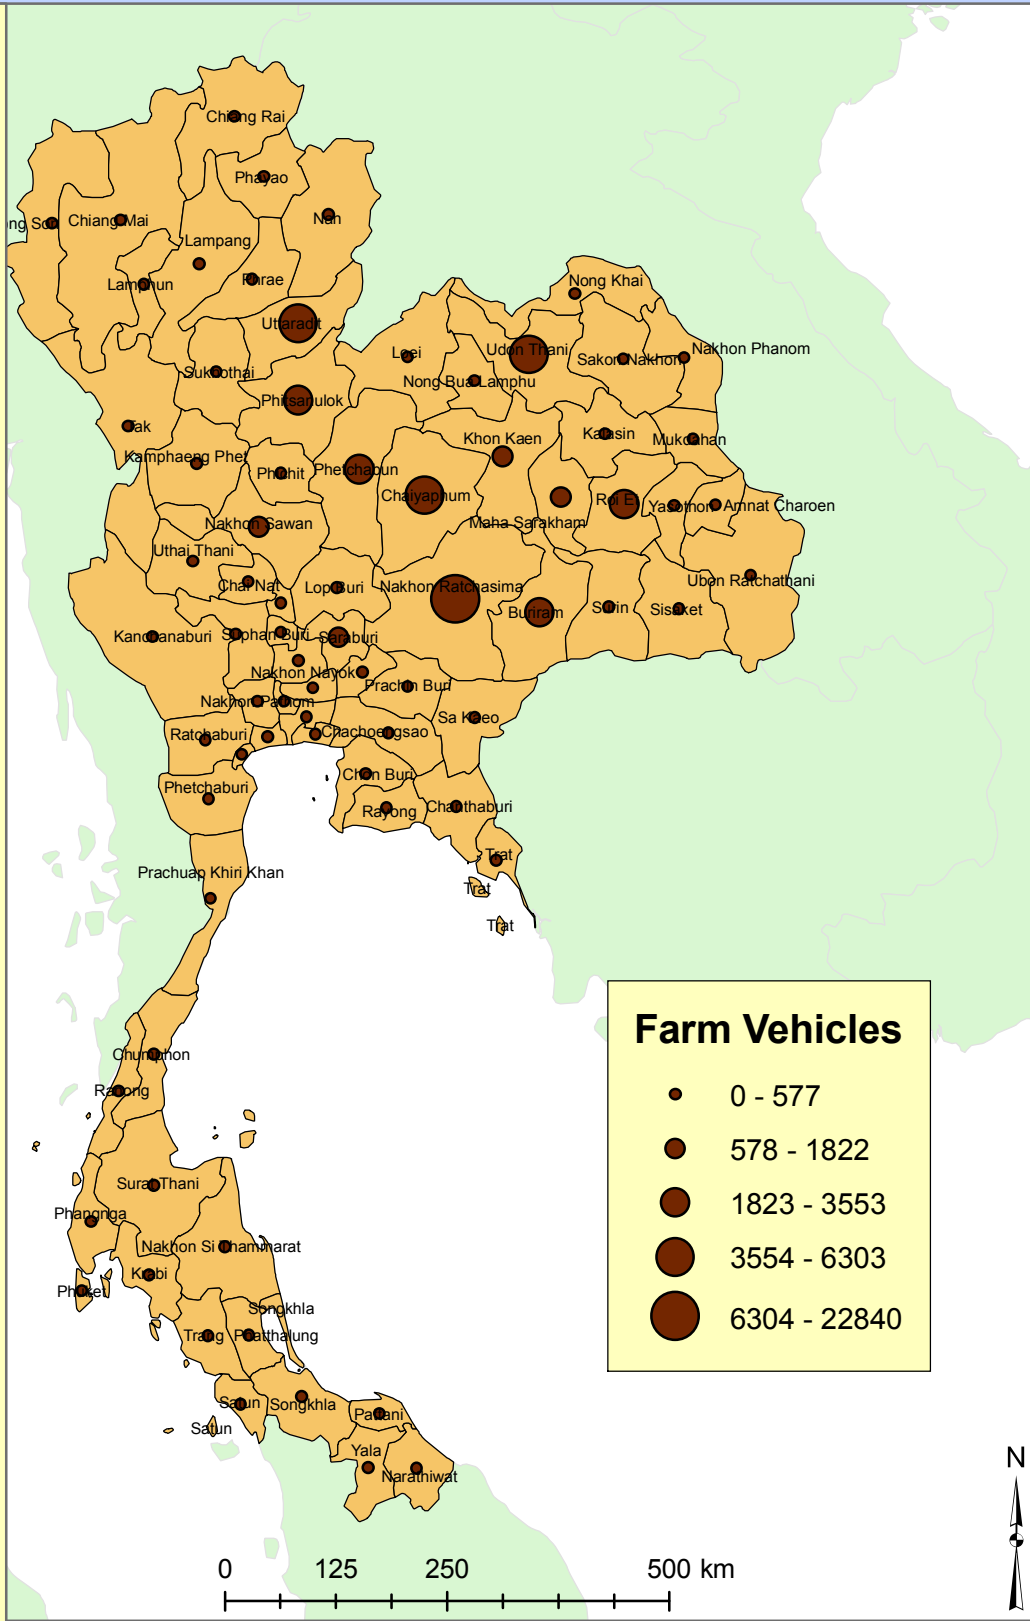

Total Number of Farm Vehicles

This map depicts the number of farm vehicles in Thailand by changwat based on information from the 2002 record of the number of vehicles registered under the Motor Car Act. The graduated symbols visually represent each changwat's number of vehicles, and the numerical range of each dot is explained in the legend.

South East Asia

This map has been produced by Calvin College, Department of Geology, Geography, and Environmental Studies. It is provided free of any charge as a service to global communities and can be distributed freely. Changes and alterations are not allowed. No warranty is given for this map as to accuracy and is based on available data. Created in Spring 2009.