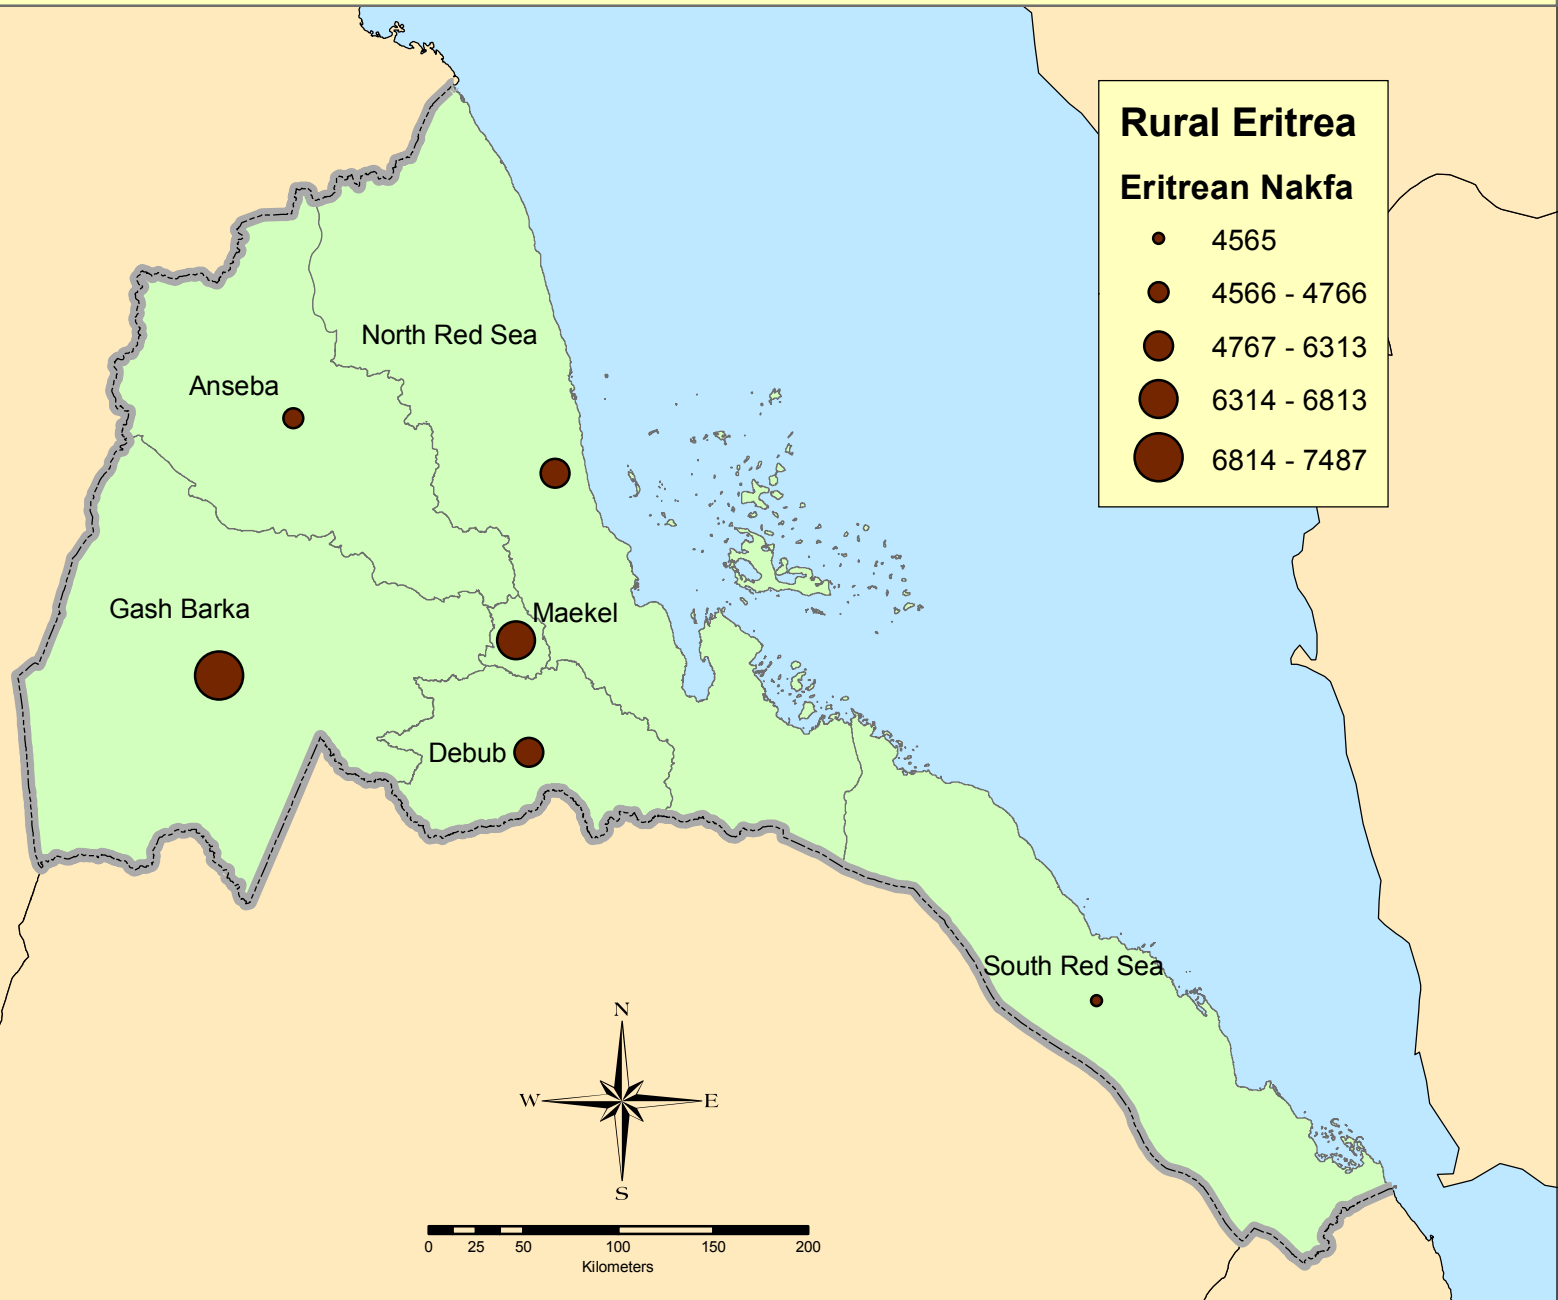

Median Annual Income in Rural Areas, 2004 (Eritrean Nakfa)

This map displays the median annual income (in Eritrean Nakfa) of those living in rural areas in 2004.

Rural Eritrea

Eritrean Nakfa

- 4565
- 4566 - 4766
- 4767 - 6313
- 6314 - 6813
- 6814 - 7487

East Africa

This map has been produced by Calvin College, Department of Geology, Geography, and Environmental Studies. It is provided free of any charge as a service to global communities and can be distributed freely. Changes and alterations are not allowed. No warranty is given for this map as to accuracy and is based on available data. Created in Spring 2010.