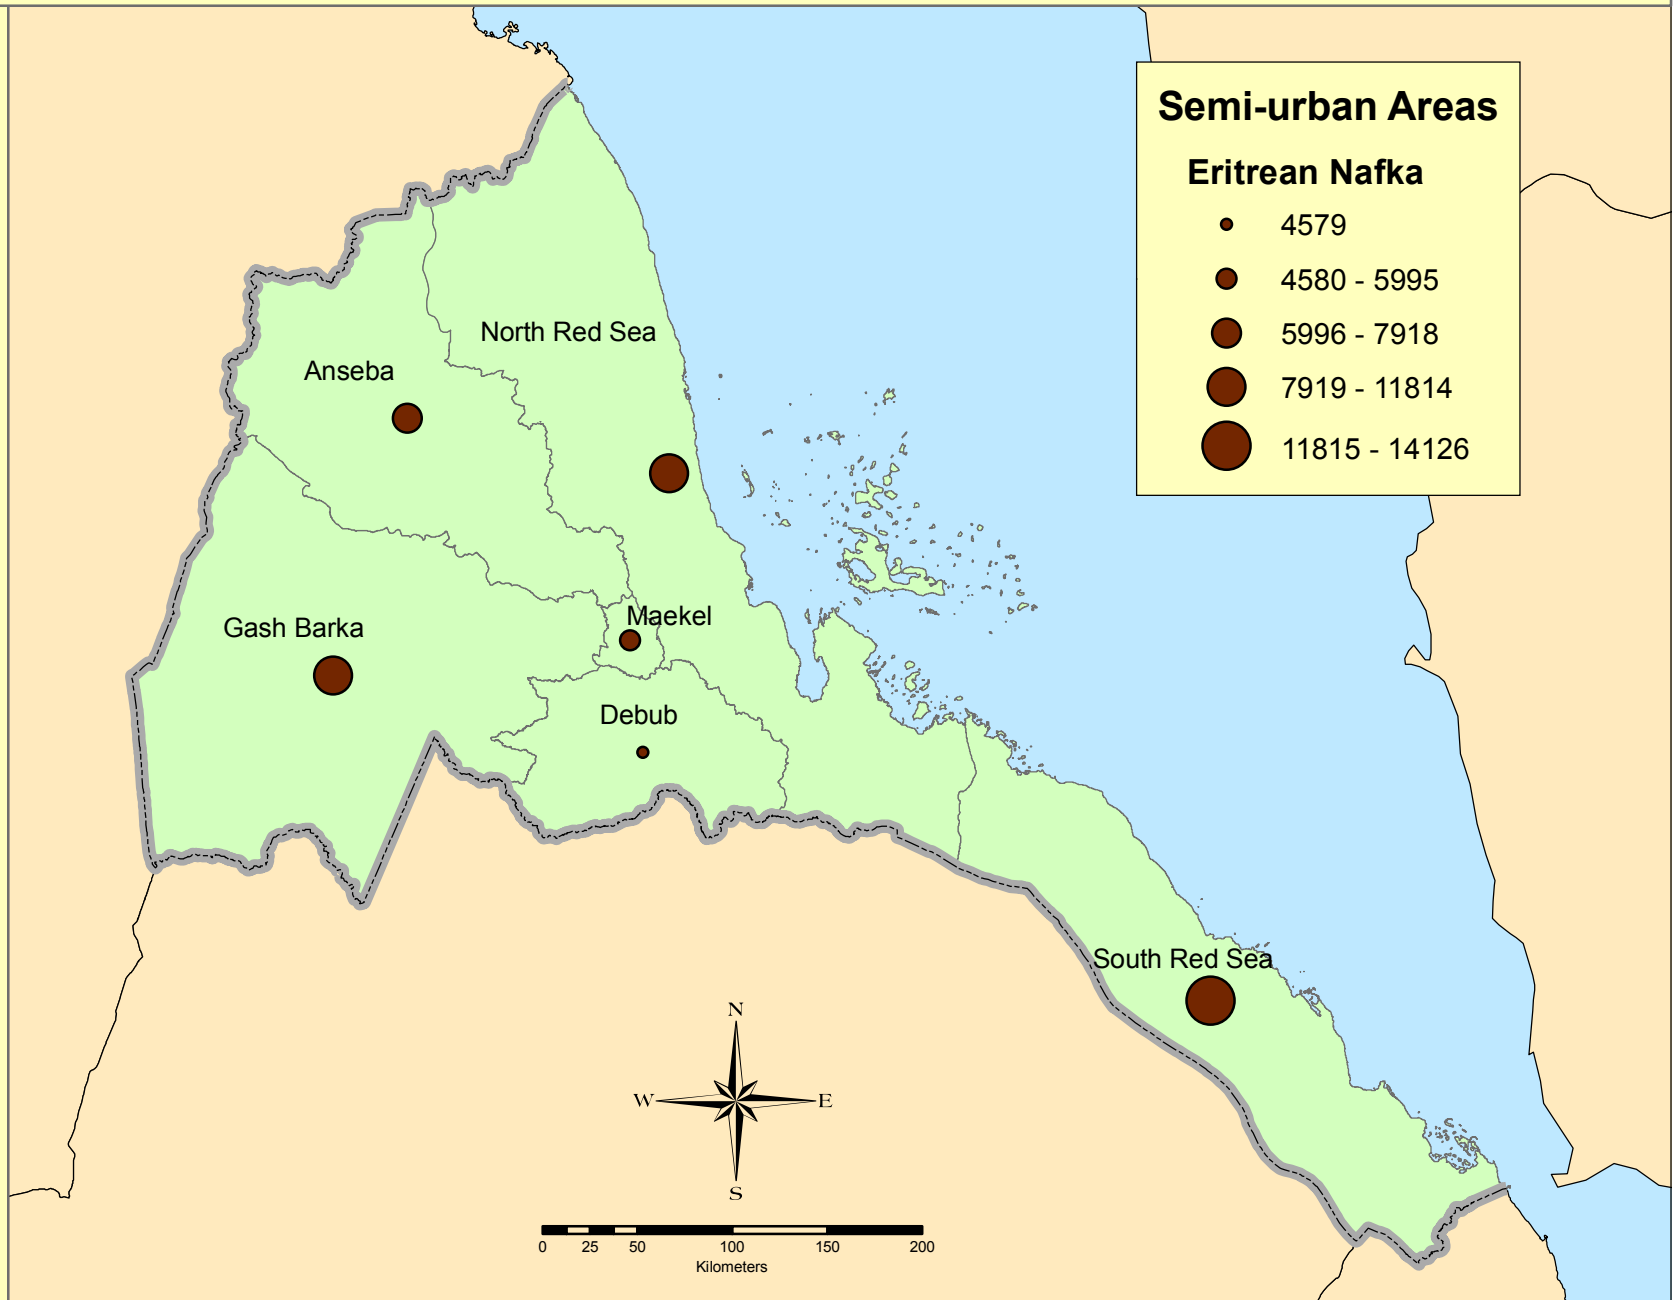

Median Annual Income in Semi-urban Areas, 2004 (Eritrean Nafka)

This map displays the median annual income (in Eritrean Nafka) of those living in semi-urban areas in 2004.

East Africa

This map has been produced by Calvin College, Department of Geology, Geography, and Environmental Studies. It is provided free of any charge as a service to global communities and can be distributed freely. Changes and alterations are not allowed. No warranty is given for this map as to accuracy and is based on available data. Created in Spring 2010.

Source: Demographic and Health Survey