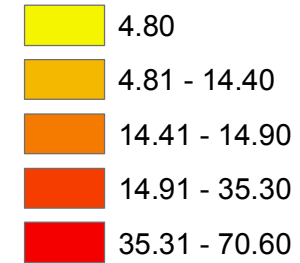

Percent Female: Watch Television

Percentage of females who watch television.

Percent Female

International Boundary

East Africa

This map has been produced by Calvin College, Department of Geology, Geography, and Environmental Studies. It is provided free of any charge as a service to global communities and can be distributed freely. Changes and alterations are not allowed. No warranty is given for this map as to accuracy and is based on available data.