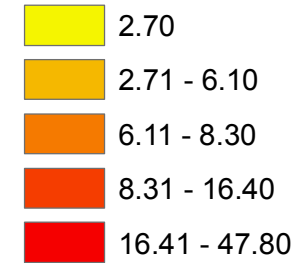

Percent Female: Exposed to All Mass Media

Percentage of females who read newspapers, watch television, and listen to radio.

Percent Female

--- International Boundary

East Africa

This map has been produced by Calvin College, Department of Geology, Geography, and Environmental Studies. It is provided free of any charge as a service to global communities and can be distributed freely. Changes and alterations are not allowed. No warranty is given for this map as to accuracy and is based on available data.