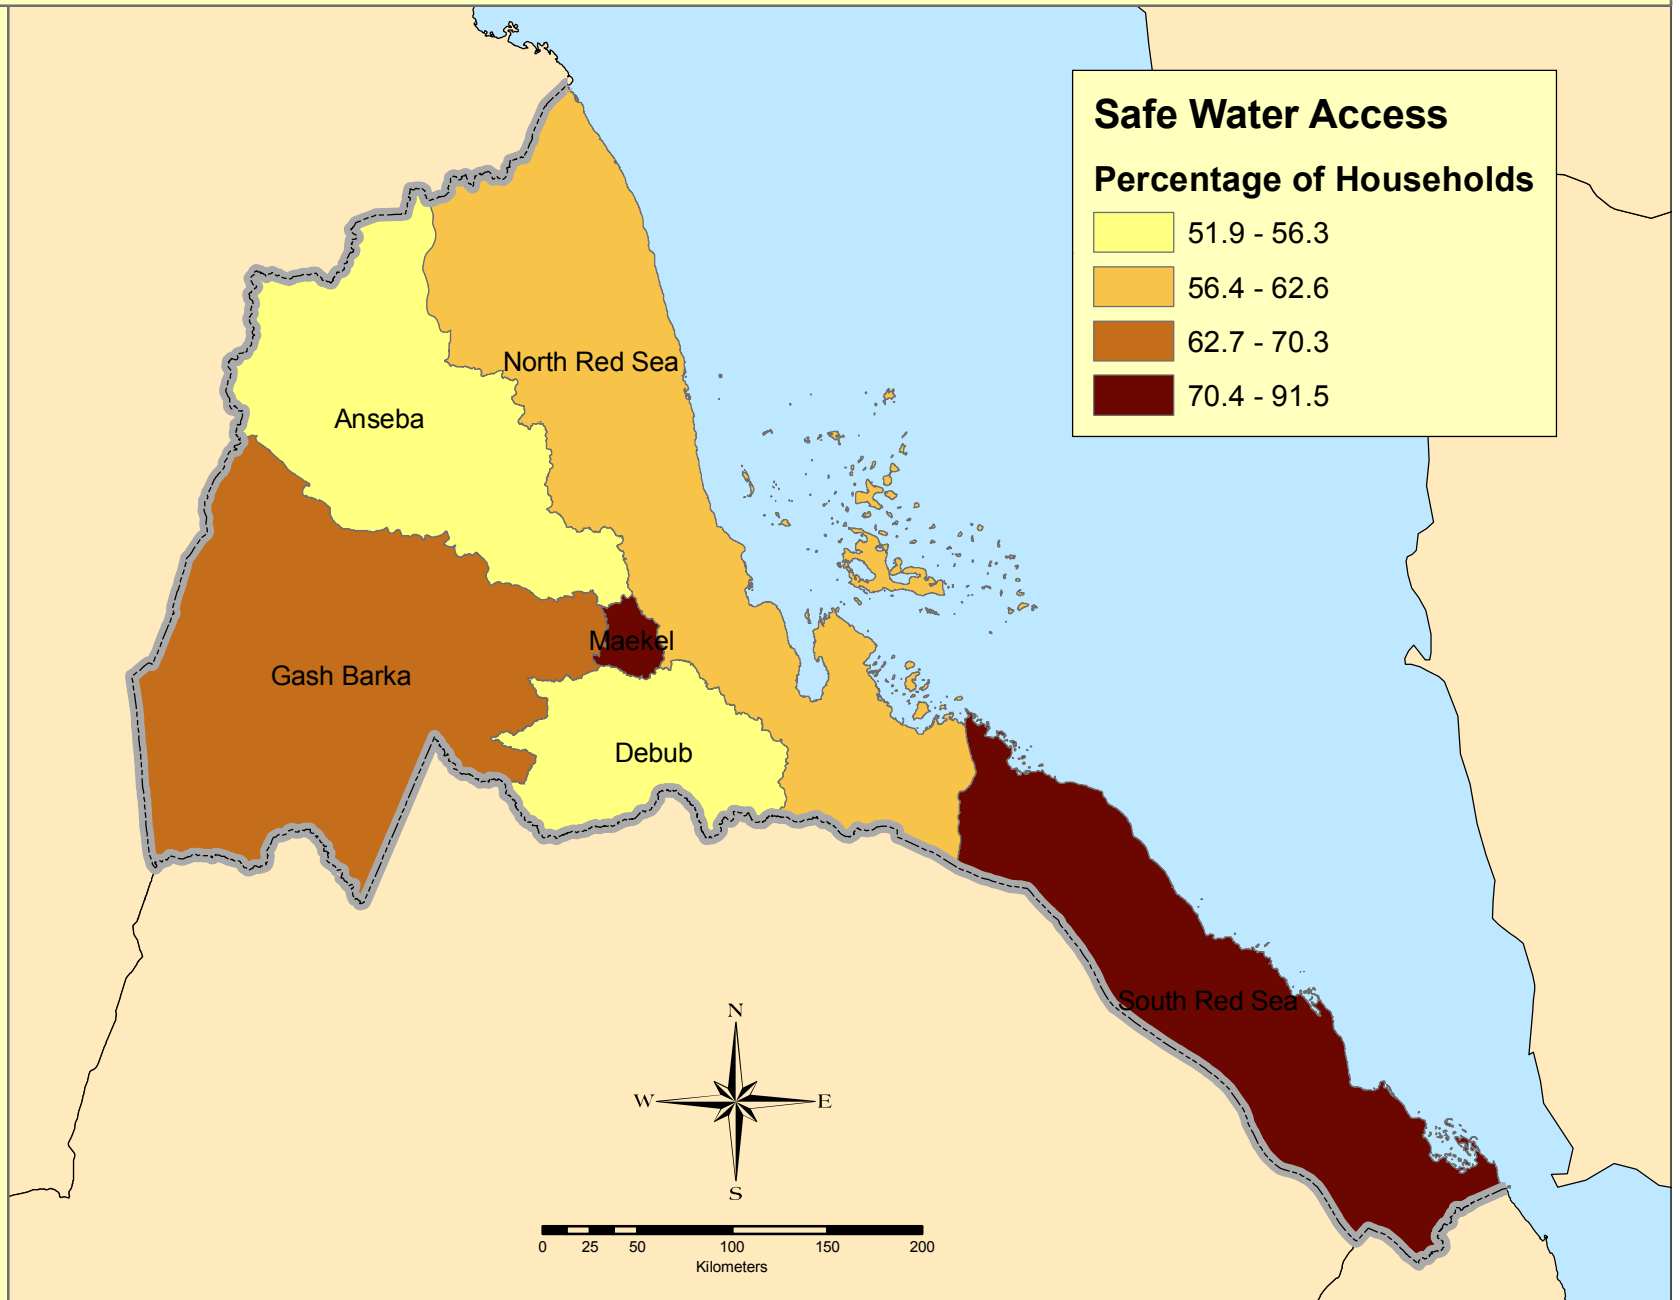

# Proportion of Households within 15 Minutes of Safe Water Supply

This map shows the percentage of all households in each zoba that are located within a 15-minute journey from a safe water supply.

East Africa

This map has been produced by Calvin College, Department of Geology, Geography, and Environmental Studies. It is provided free of any charge as a service to global communities and can be distributed freely. Changes and alterations are not allowed. No warranty is given for this map as to accuracy and is based on available data. Created in Spring 2010.

Source: Demographic and Health Survey