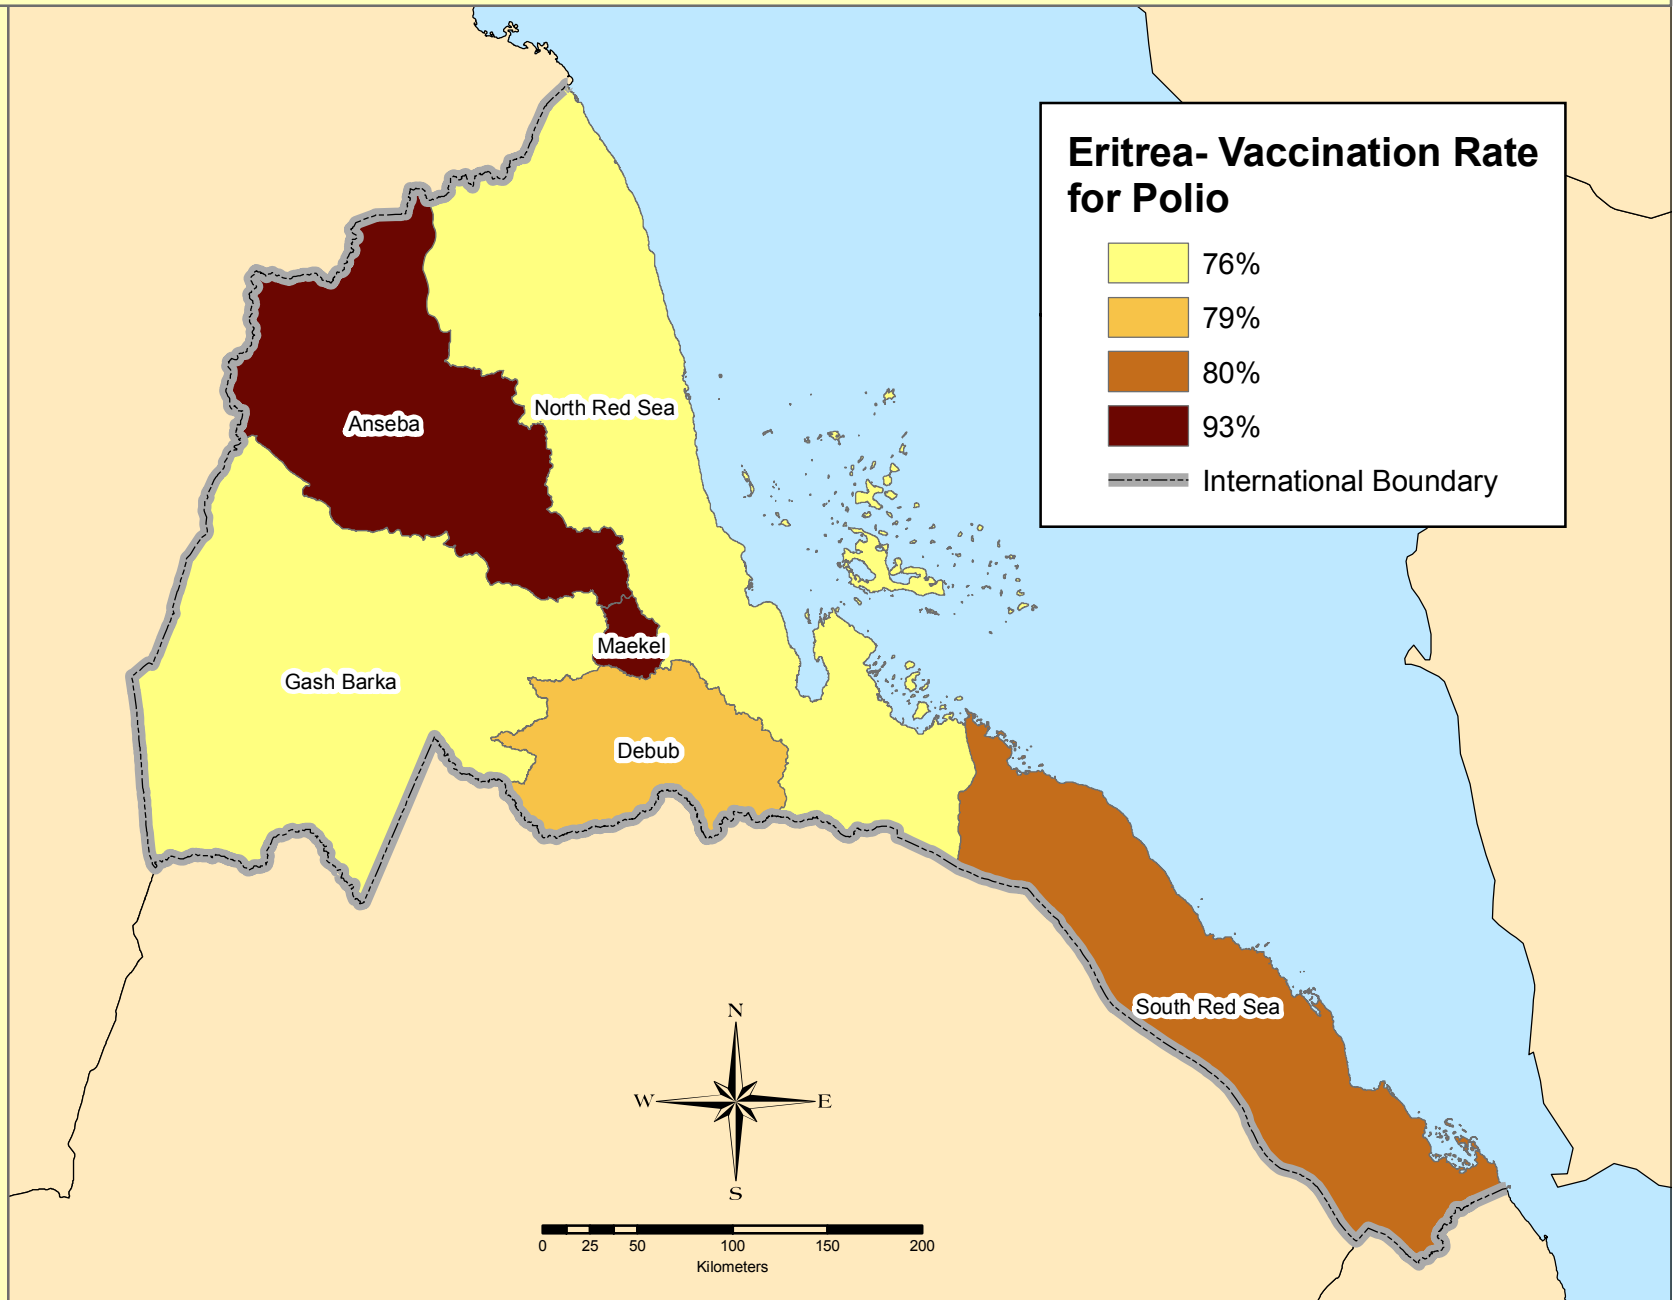

Vaccination Rate for Polio

This map illustrates the proportion of the population in each Zoba that has been inoculated for polio.

East Africa

This map has been produced by Calvin College, Department of Geology, Geography, and Environmental Studies. It is provided free of any charge as a service to global communities and can be distributed freely. Changes and alterations are not allowed. No warranty is given for this map as to accuracy and is based on available data. Created in Spring 2010.

Eritrea- Vaccination Rate for Polio

--- International Boundary

The data for this map is from the Education Policy and Data Center.