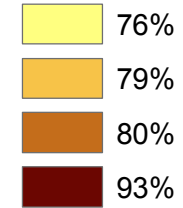

--- International Boundary

The data for this map is from the Education Policy and Data Center.