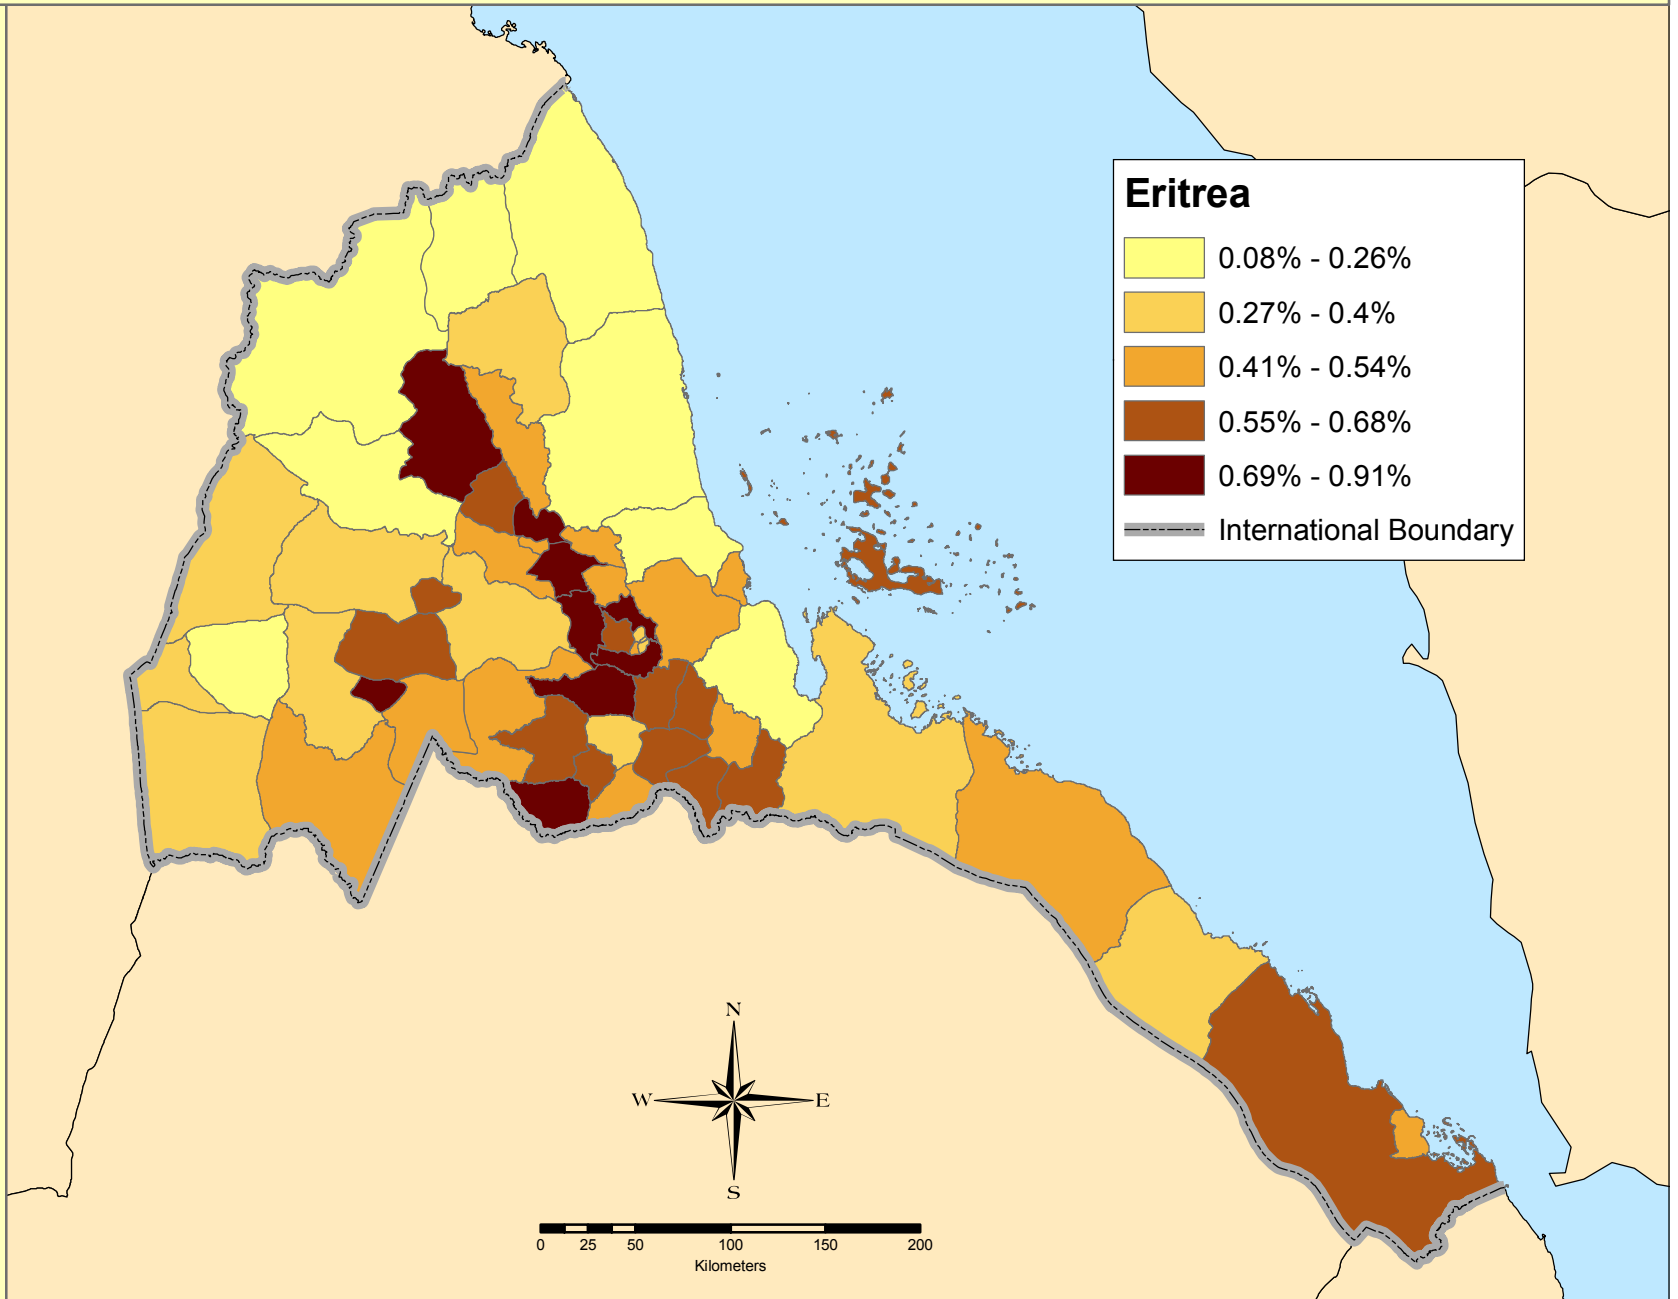

Martyrs for the Eritrean-Ethiopian War

This map illustrates the spatial distribution of the origins of Martyrs for the Eritrean-Ethiopian War. The number of martyrs in a sub-zoba is given as a percentage of the total population.

East Africa

This map has been produced by Calvin College, Department of Geology, Geography, and Environmental Studies. It is provided free of any charge as a service to global communities and can be distributed freely. Changes and alterations are not allowed. No warranty is given for this map as to accuracy and is based on available data. Created in Spring 2010.

The data is from The Demographic and Health Surveys.