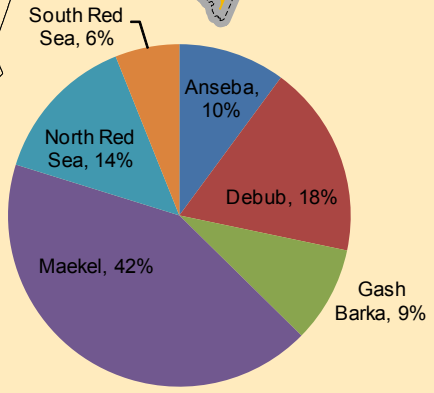

In-Migration (%) by Eritrean Zoba

The population is moving into zoba's from other destinations.

This maps show the in-migration location percentages across Eritrea.

The most dominate location for in-migration is the captial region of Maekel.

East Africa

This map has been produced by Calvin College, Department of Geology, Geography, and Environmental Studies. It is provided free of any charge as a service to global communities and can be distributed freely. Changes and alterations are not allowed. No warranty is given for this map as to accuracy and is based on available data.