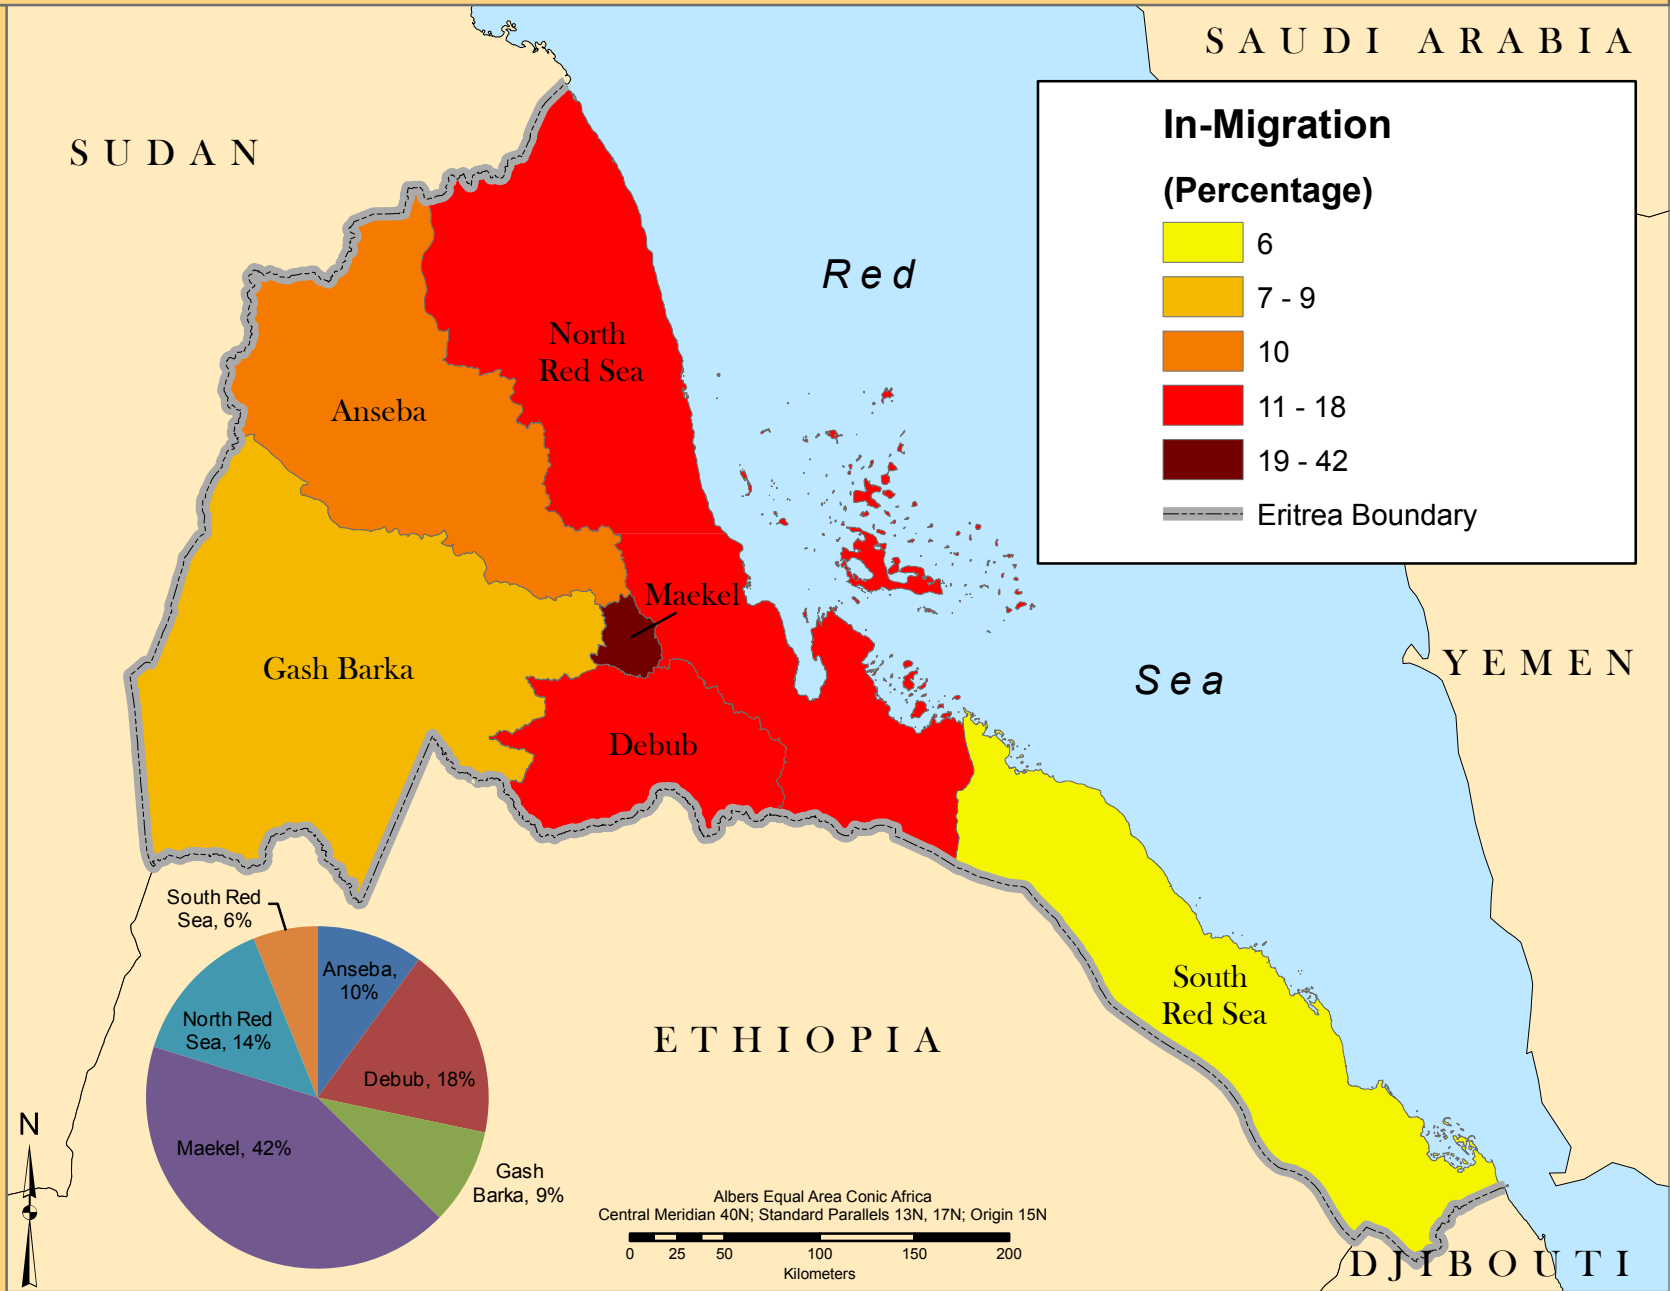

In-Migration (%) by Eritrean Zoba

The population is moving into zoba's from other destinations.

This maps show the in-migration location percentages across Eritrea.

The most dominate location for in-migration is the captial region of Maekel.

East Africa

This map has been produced by Calvin College, Department of Geology, Geography, and Environmental Studies. It is provided free of any charge as a service to global communities and can be distributed freely. Changes and alterations are not allowed. No warranty is given for this map as to accuracy and is based on available data.