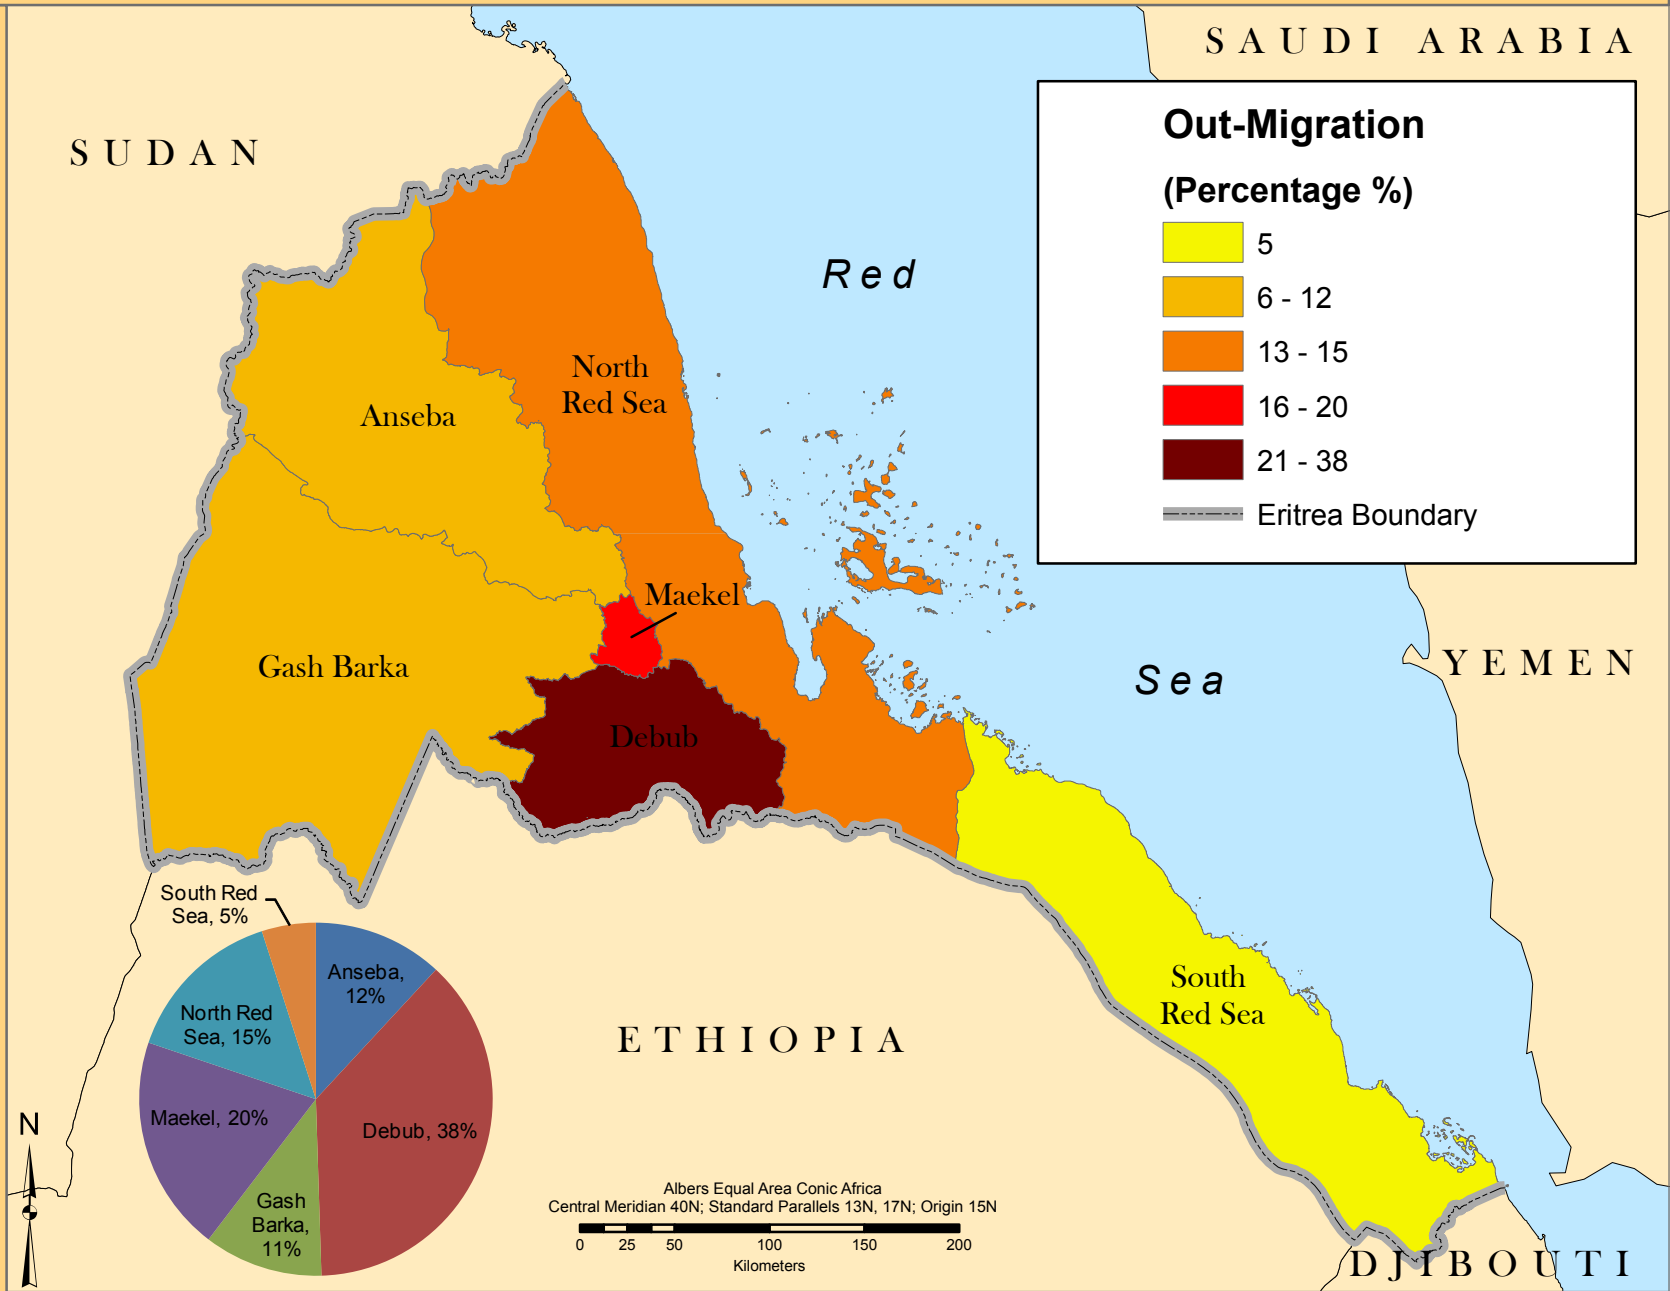

Out-Migration (%) by Eritrea Zoba

The population is moving out zoba's to go to other destinations.

This maps show the out-migration location percentages across Eritrea.

The most dominate location for out-migration is Debub at 38 percent.

East Africa

This map has been produced by Calvin College, Department of Geology, Geography, and Environmental Studies. It is provided free of any charge as a service to global communities and can be distributed freely. Changes and alterations are not allowed. No warranty is given for this map as to accuracy and is based on available data.

Albers Equal Area Conic Africa
 Central Meridian 40N; Standard Parallels 13N, 17N; Origin 15N
 0 25 50 100 150 200
 Kilometers

Data Source: National Statistics and Evaluation Office (NSEO) Eritrea and ORC Macro. 2003. Eritrea Demographic and Health Survey 2002. Calverton, Maryland, USA.