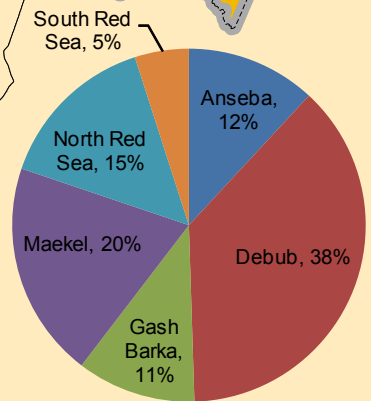

Out-Migration (%) by Eritrea Zoba

The population is moving out zoba's to go to other destinations.

This maps show the out-migration location percentages across Eritrea.

The most dominate location for out-migration is Debub at 38 percent.

East Africa

This map has been produced by Calvin College, Department of Geology, Geography, and Environmental Studies. It is provided free of any charge as a service to global communities and can be distributed freely. Changes and alterations are not allowed. No warranty is given for this map as to accuracy and is based on available data.

Albers Equal Area Conic Africa
 Central Meridian 40N; Standard Parallels 13N, 17N; Origin 15N
 0 25 50 100 150 200
 Kilometers

Data Source: National Statistics and Evaluation Office (NSEO) Eritrea and ORC Macro. 2003. Eritrea Demographic and Health Survey 2002. Calverton, Maryland, USA.