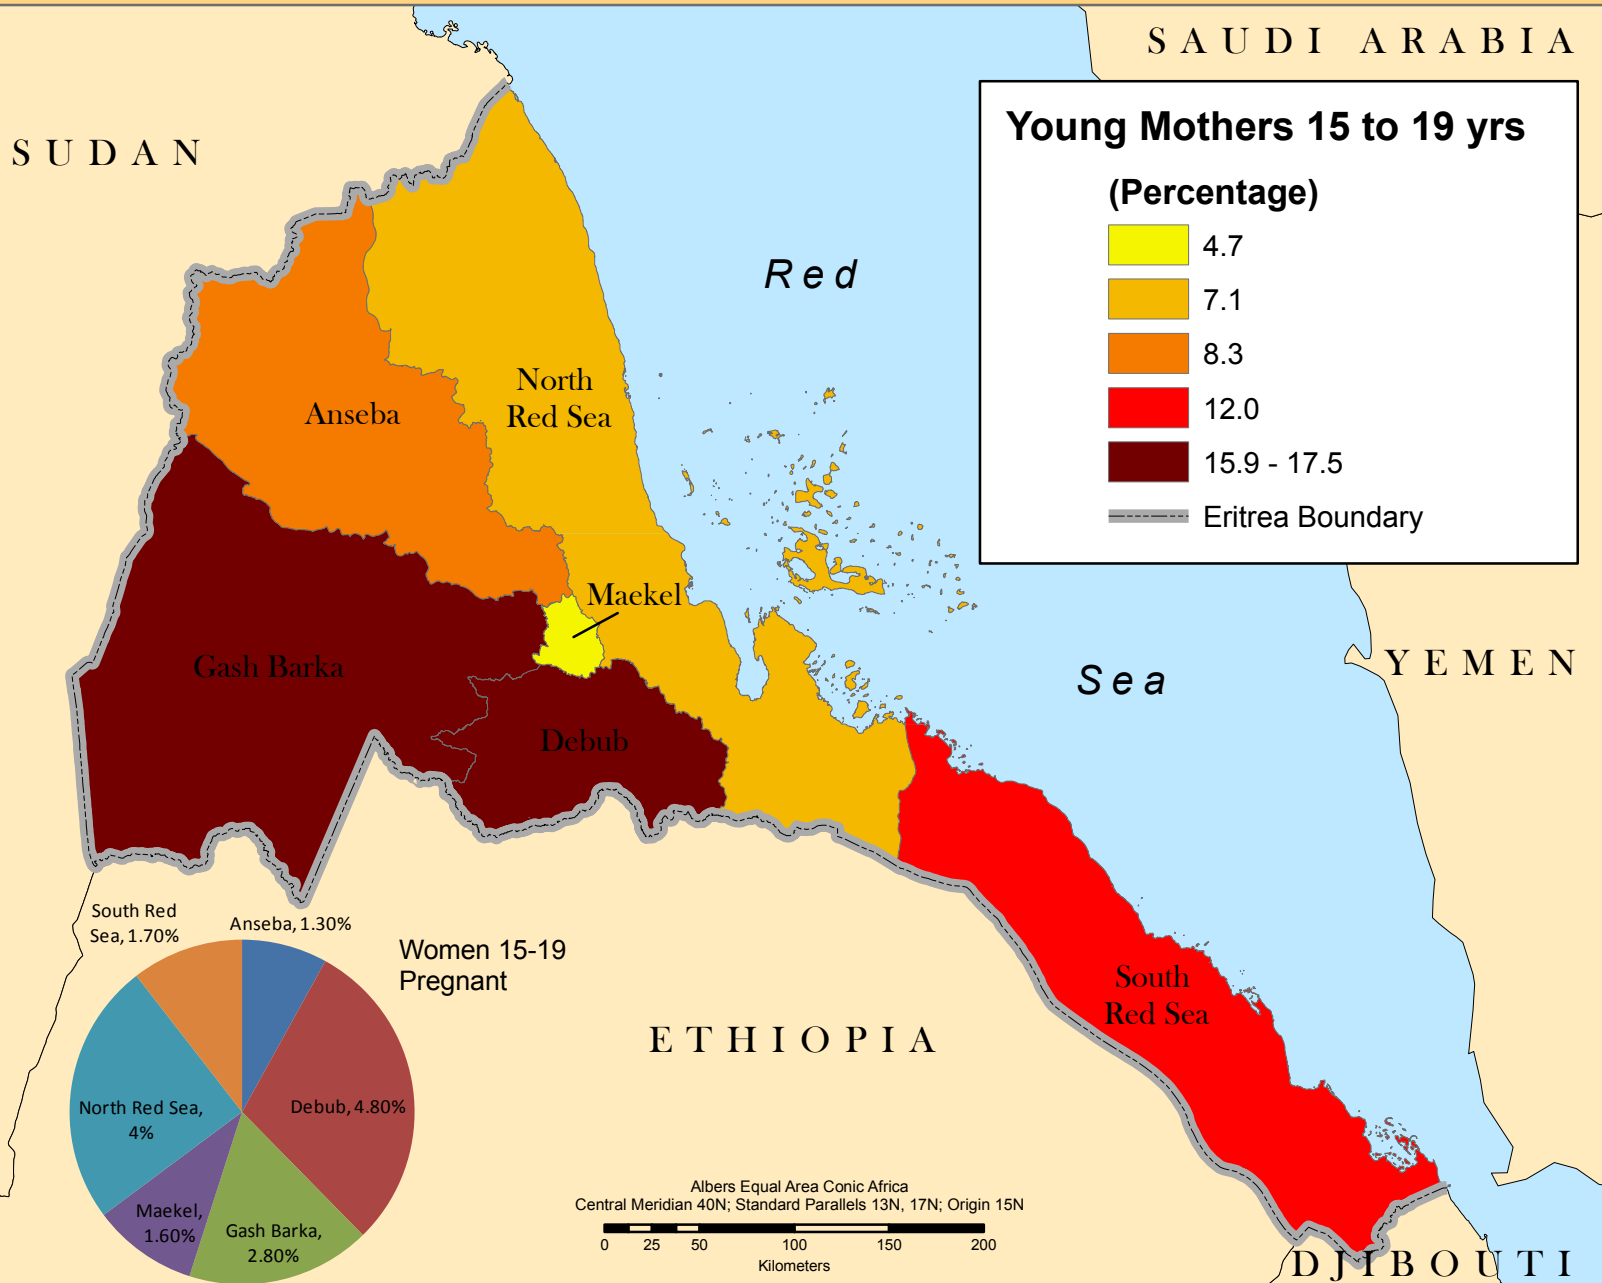

# Eritrean Women Age 15-19 Who Are Mothers (%)

It is uncommon for women to be mothers if under age 20.

Numbers are very low, as indicated by the pie chart below, for women age 15 to 19 to be pregnant at all. Debub appears to have the highest percentage, but among all women 15 to 19, only 4.8 of them are pregnant.

East Africa

This map has been produced by Calvin College, Department of Geology, Geography, and Environmental Studies. It is provided free of any charge as a service to global communities and can be distributed freely. Changes and alterations are not allowed. No warranty is given for this map as to accuracy and is based on available data.

Albers Equal Area Conic Africa  
 Central Meridian 40N; Standard Parallels 13N, 17N; Origin 15N  
 0 25 50 100 150 200  
 Kilometers