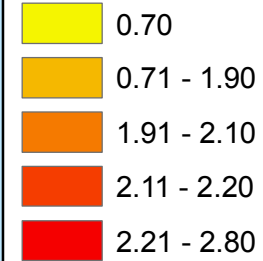

Percent Female Leaving School - Reason: Could Not Afford School

Percentage of females leaving school because school fee could not be paid.

Percent Female Leaving School

International Boundary

East Africa

This map has been produced by Calvin College, Department of Geology, Geography, and Environmental Studies. It is provided free of any charge as a service to global communities and can be distributed freely. Changes and alterations are not allowed. No warranty is given for this map as to accuracy and is based on available data.