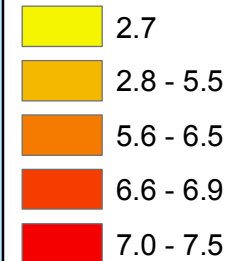

Percent Female Leaving School - Reason: Dislike School

Percentage of females leaving school because of a dislike of school.

Percent Female Leaving School

International Boundary

East Africa

This map has been produced by Calvin College, Department of Geology, Geography, and Environmental Studies. It is provided free of any charge as a service to global communities and can be distributed freely. Changes and alterations are not allowed. No warranty is given for this map as to accuracy and is based on available data.