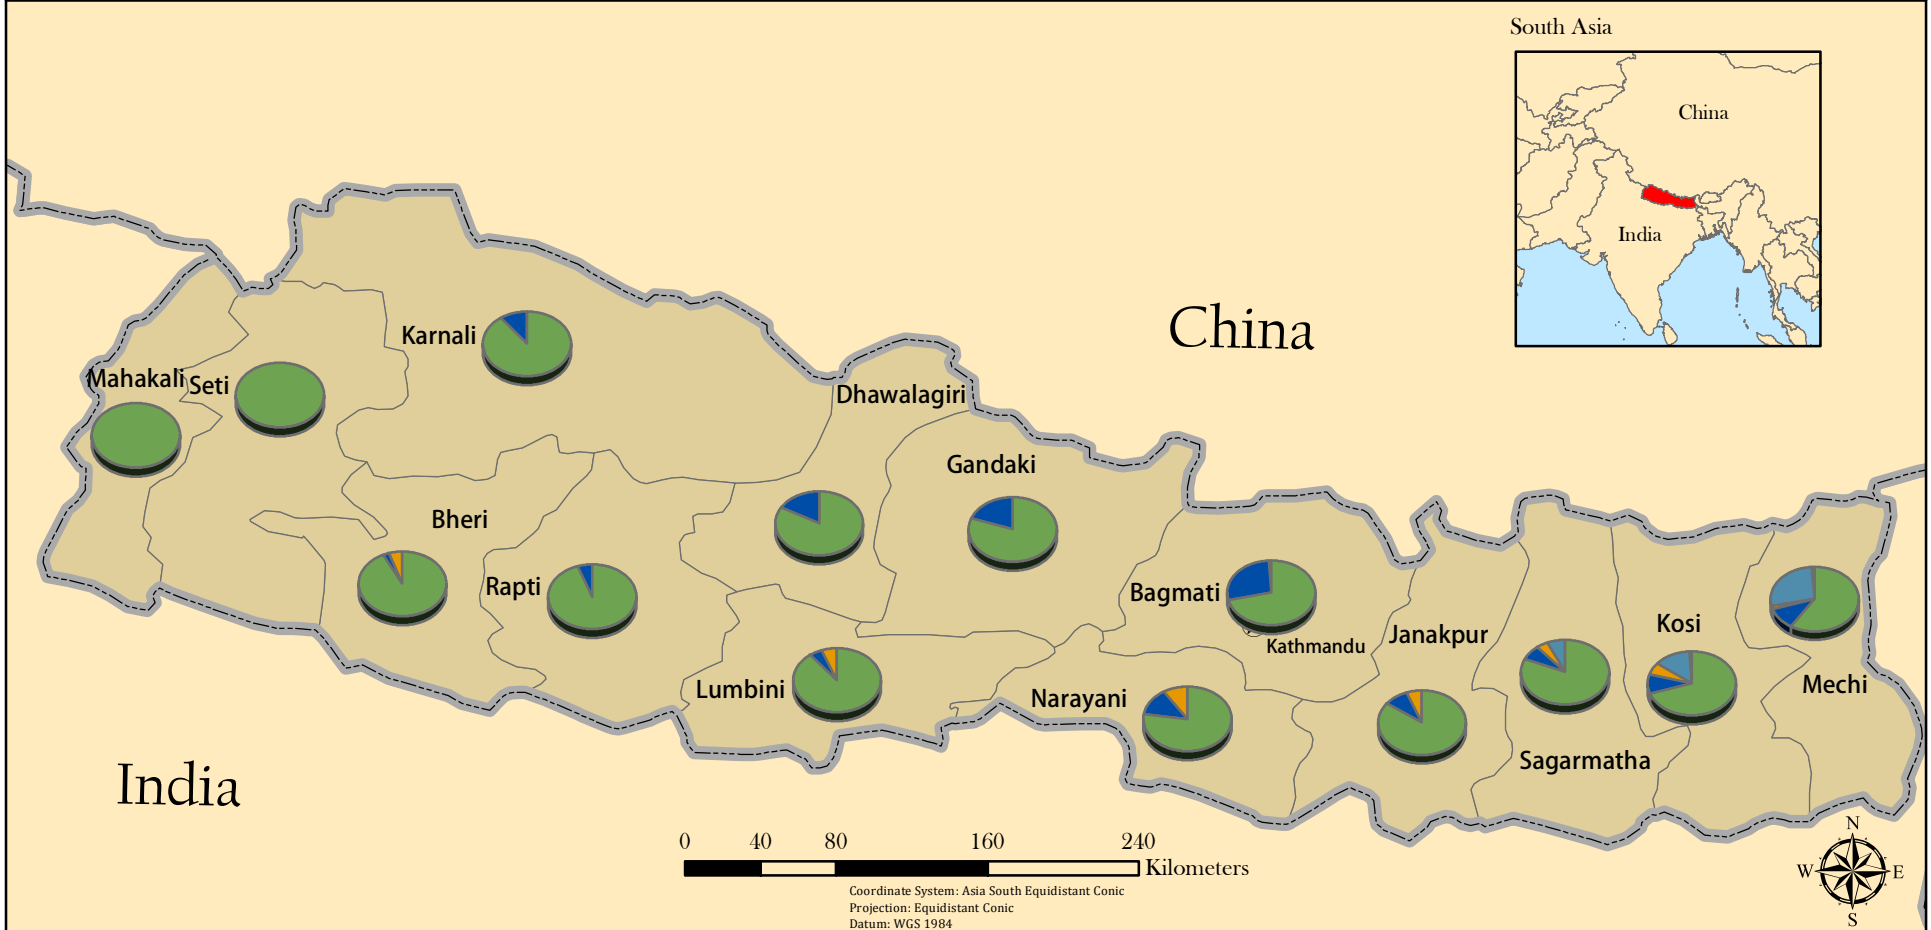

Religion

Religion

★ Kathmandu

Surrounding Countries

Religion in Nepal

This map details the religious makeup of the population in Nepal. It is obvious that Hindu is the dominant religion. Buddhism is also common in some areas. The data for this map is courtesy of the Central Bureau of Statistics in Nepal.

This map has been produced by Calvin College, Department of Geology, Geography, and Environmental Studies. It is provided free of any charge as a service to global communities and can be distributed freely. Changes and alterations are not allowed. No warranty is given for this map as to accuracy and is based on available data. Created in Spring 2011.