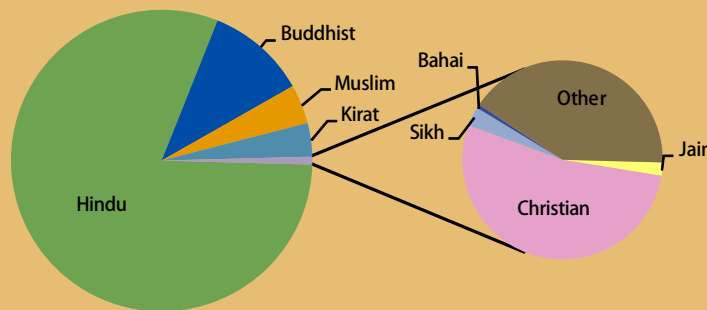

Religion

Religion

★ Kathmandu

Surrounding Countries

Religion in Nepal

This map details the religious makeup of the population in Nepal. It is obvious that Hindu is the dominant religion. Buddhism is also common in some areas. The data for this map is courtesy of the Central Bureau of Statistics in Nepal.