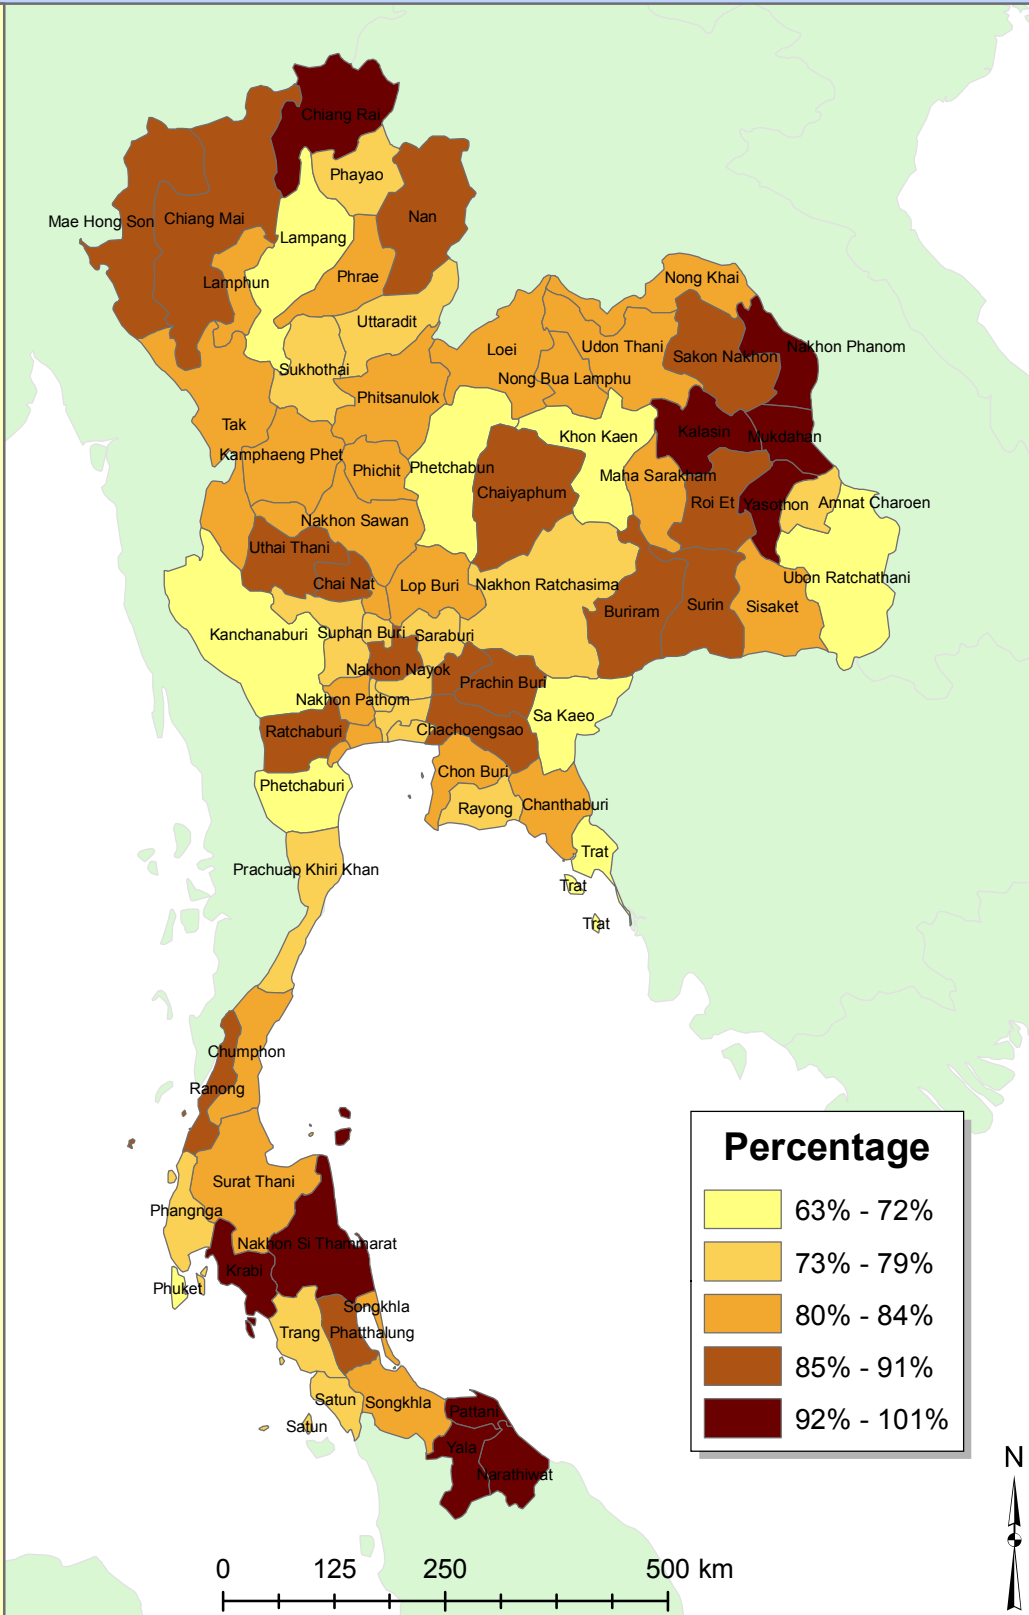

# Percent of Expenditures to Income

This map illustrates each Changwat's percentage of expenditures to income. Kanchanaburi was the Changwat with the lowest percentage being 63%. Kalasin was the Changwat with the highest percentage and the only Changwat where more was spent than earned, being 101%.

South East Asia

This map has been produced by Calvin College, Department of Geology, Geography, and Environmental Studies. It is provided free of any charge as a service to global communities and can be distributed freely. Changes and alterations are not allowed. No warranty is given for this map as to accuracy and is based on available data. Created in Spring 2009.

Data source: Thailand Census, 2000