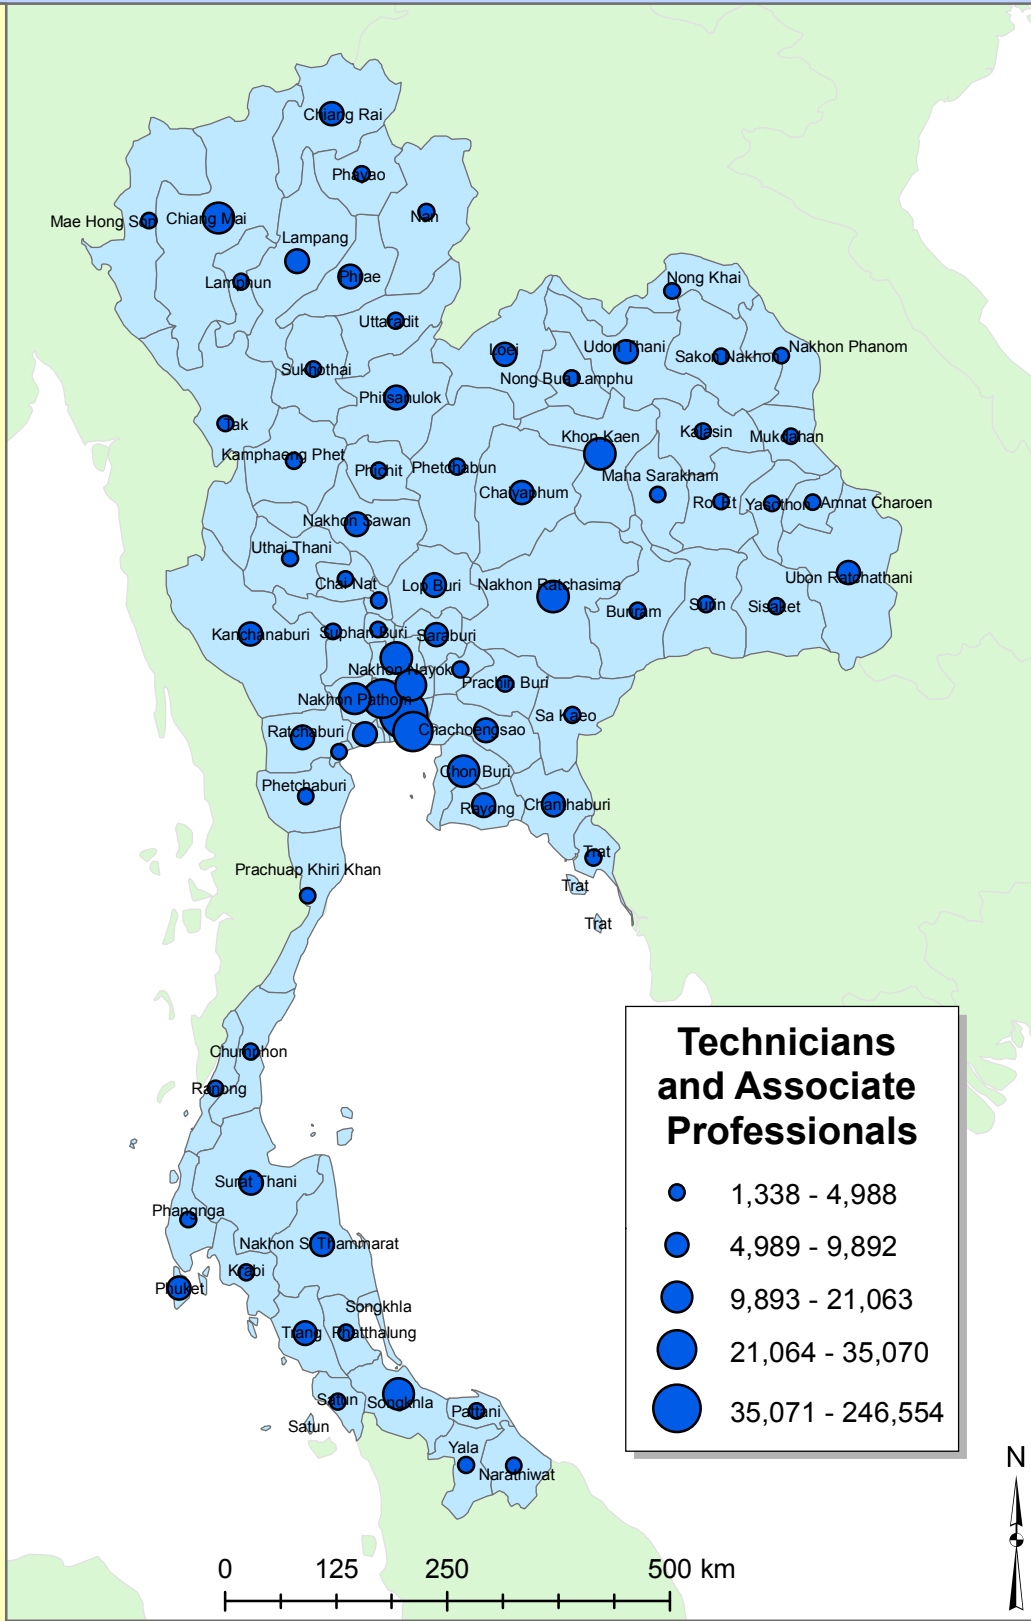

# Number of Technicians and Associate Professionals

This map illustrates the number of technicians and associate professionals for each Changwat. Amnat Charoen is the Changwat with the fewest technicians and associate professionals having 1,338. Krung Thep is the Changwat with the most technicians and associate professionals having 246,554.

South East Asia

This map has been produced by Calvin College, Department of Geology, Geography, and Environmental Studies. It is provided free of any charge as a service to global communities and can be distributed freely. Changes and alterations are not allowed. No warranty is given for this map as to accuracy and is based on available data. Created in Spring 2009.

Data source: Thailand Census, 2000