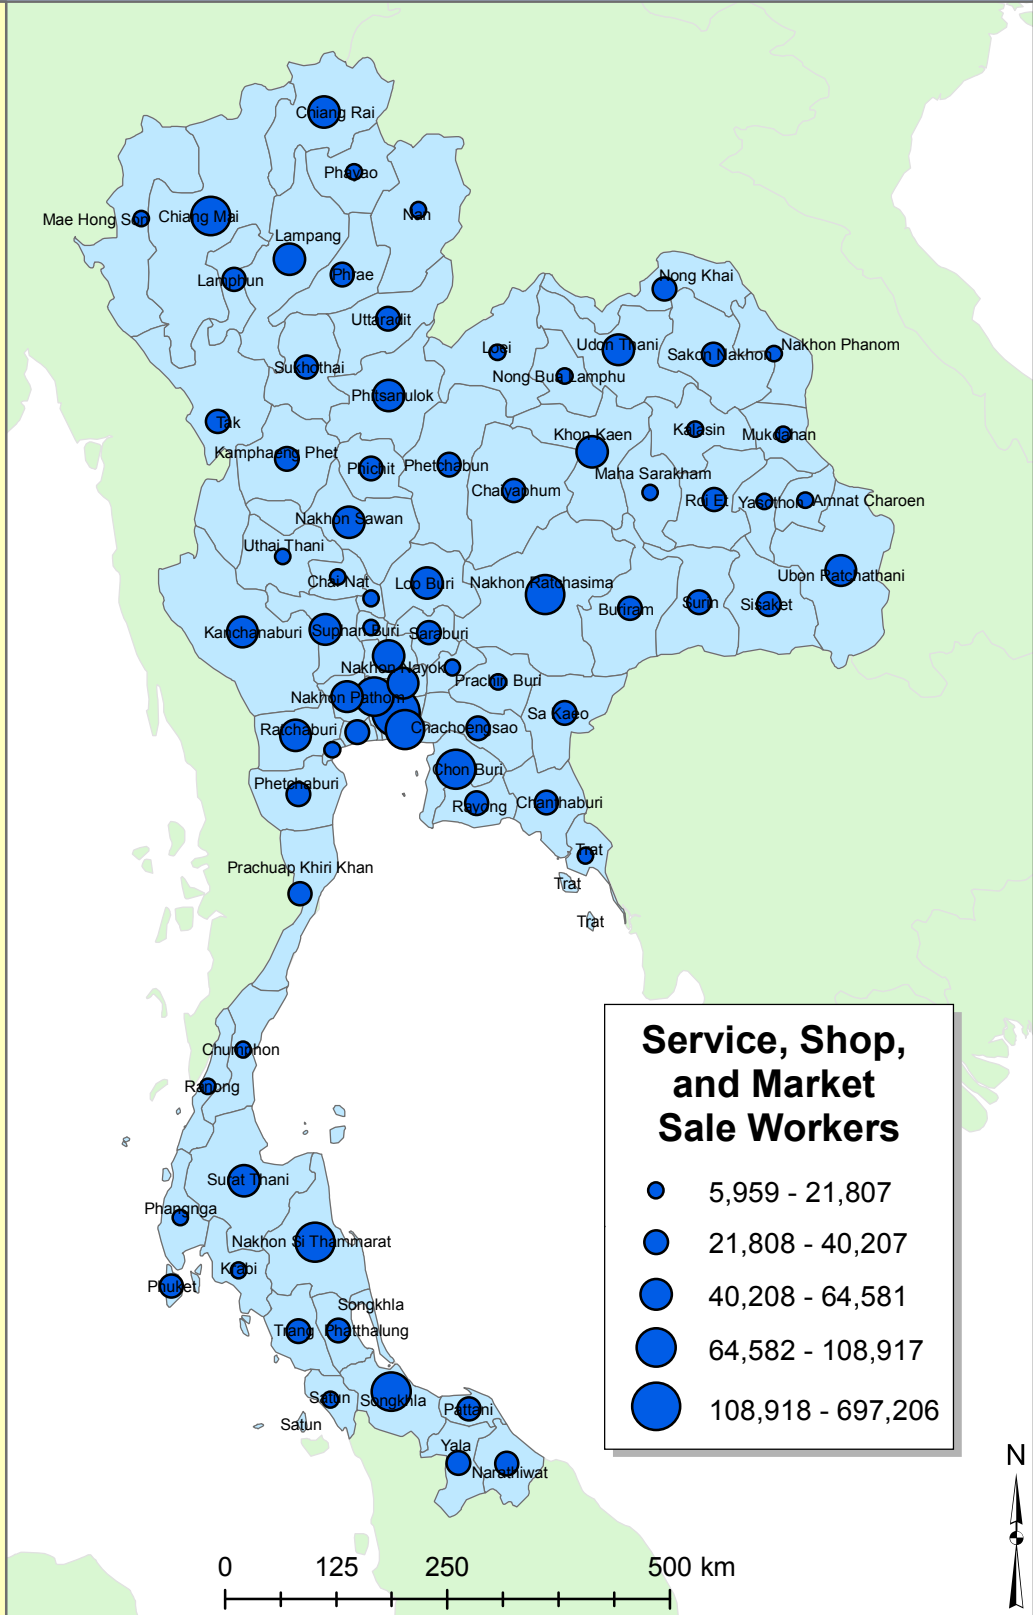

Number of Service Workers and Shop and Market Sale Workers

This map illustrates the number of service workers and shop and market sale workers for each Changwat. Mae Hong Son is the Changwat with the fewest having 5,959. Krung Thep is the Changwat with the most having 697,206.

South East Asia

This map has been produced by Calvin College, Department of Geology, Geography, and Environmental Studies. It is provided free of any charge as a service to global communities and can be distributed freely. Changes and alterations are not allowed. No warranty is given for this map as to accuracy and is based on available data. Created in Spring 2009.

Data source: Thailand Census, 2000