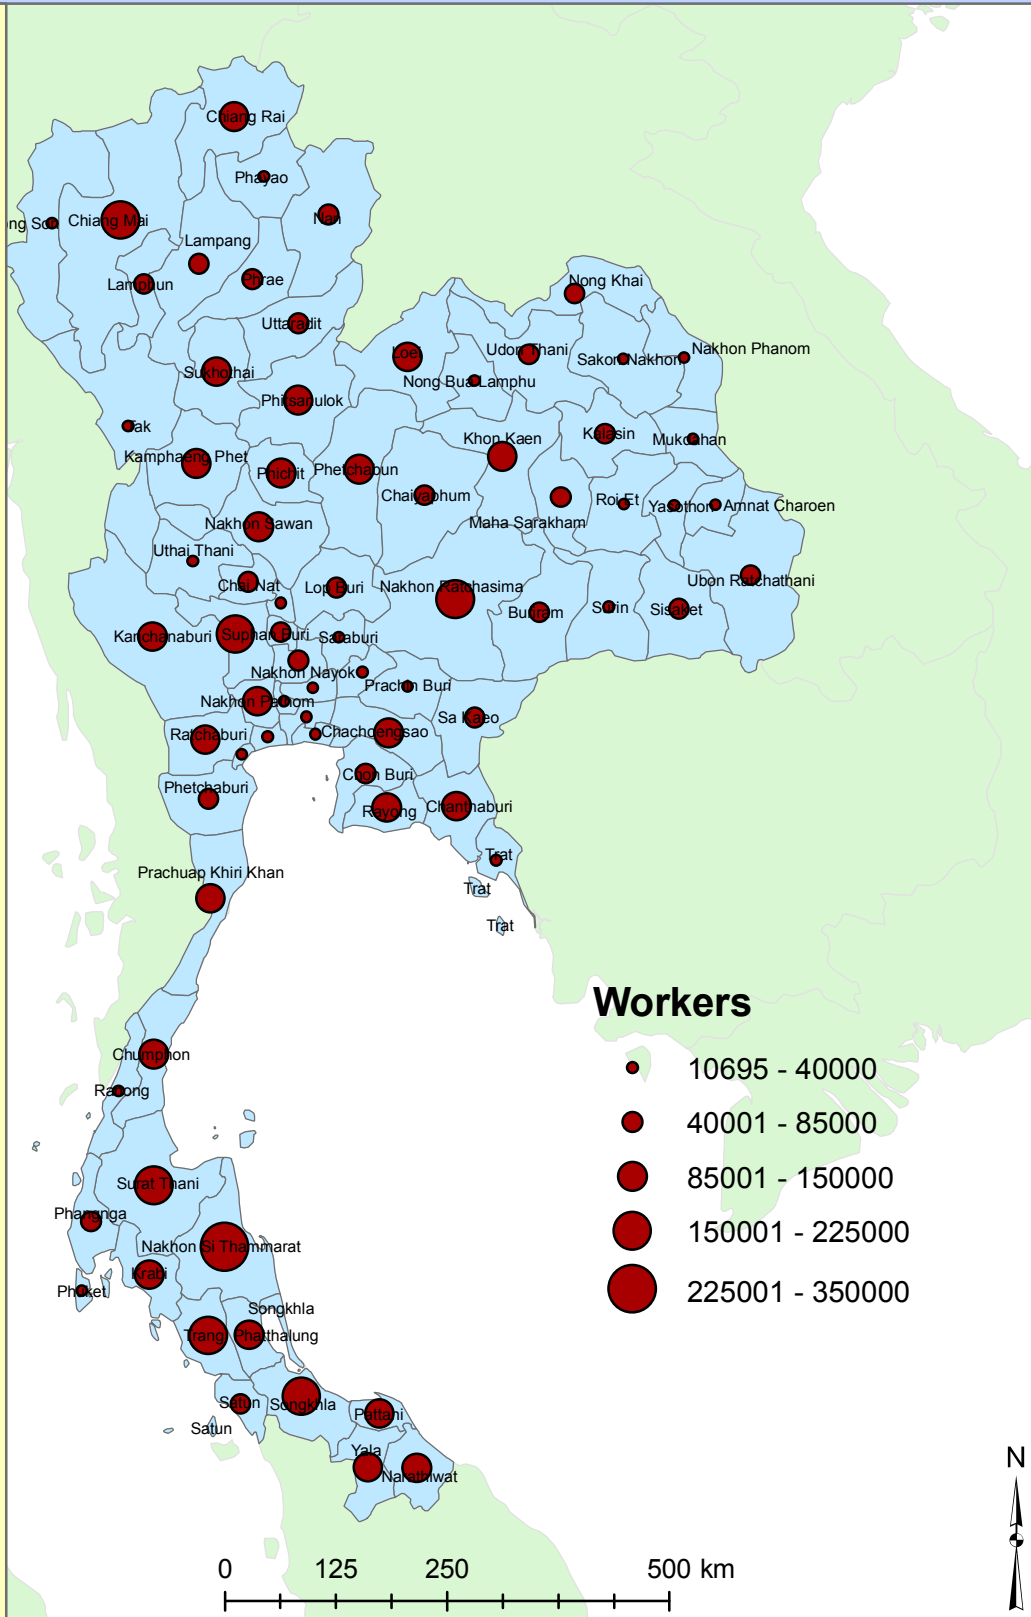

Skilled Agricultural and Fishery Workers

This Proportional Symbol Map displays the distribution of Skilled Agricultural and Fishery workers throughout the Changwats in Thailand.

South East Asia

This map has been produced by Calvin College, Department of Geology, Geography, and Environmental Studies. It is provided free of any charge as a service to global communities and can be distributed freely. Changes and alterations are not allowed. No warranty is given for this map as to accuracy and is based on available data. Created in Spring 2009.

Data Source: Thailand Census