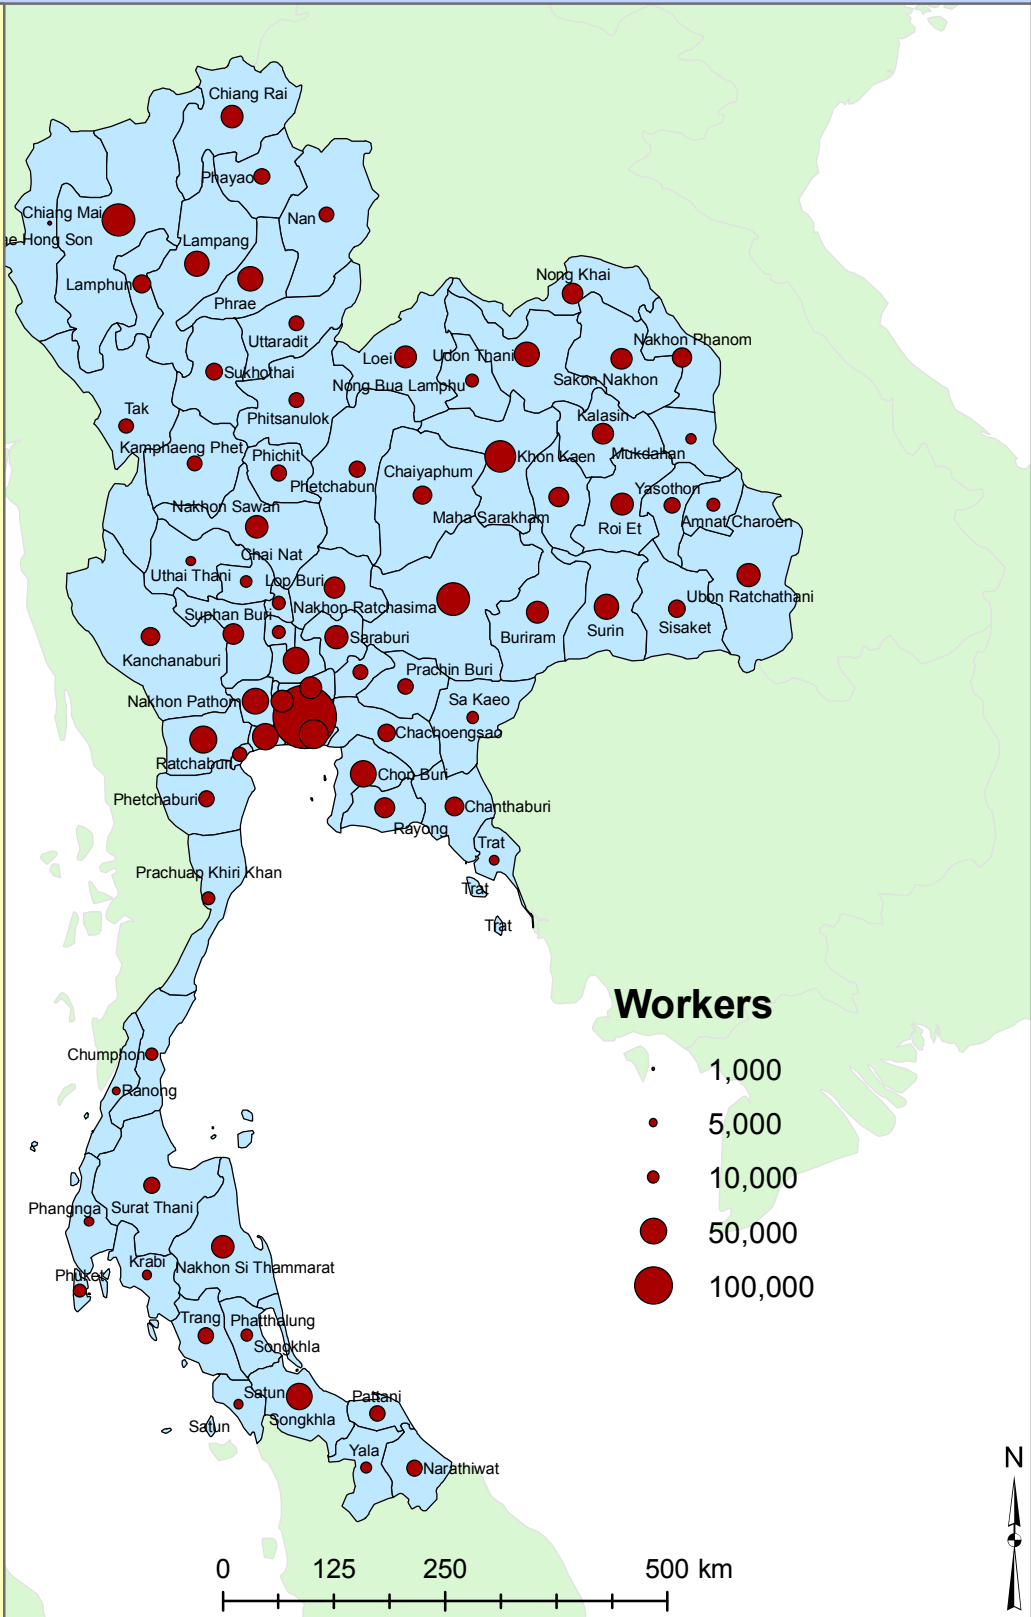

# Craft and Related Trade Workers

This proportional symbol map presents the distribution of craft and related trade workers throughout the Changwats in Thailand.

South East Asia

This map has been produced by Calvin College, Department of Geology, Geography, and Environmental Studies. It is provided free of any charge as a service to global communities and can be distributed freely. Changes and alterations are not allowed. No warranty is given for this map as to accuracy and is based on available data. Created in Spring 2009.

Data Source: Thailand Census