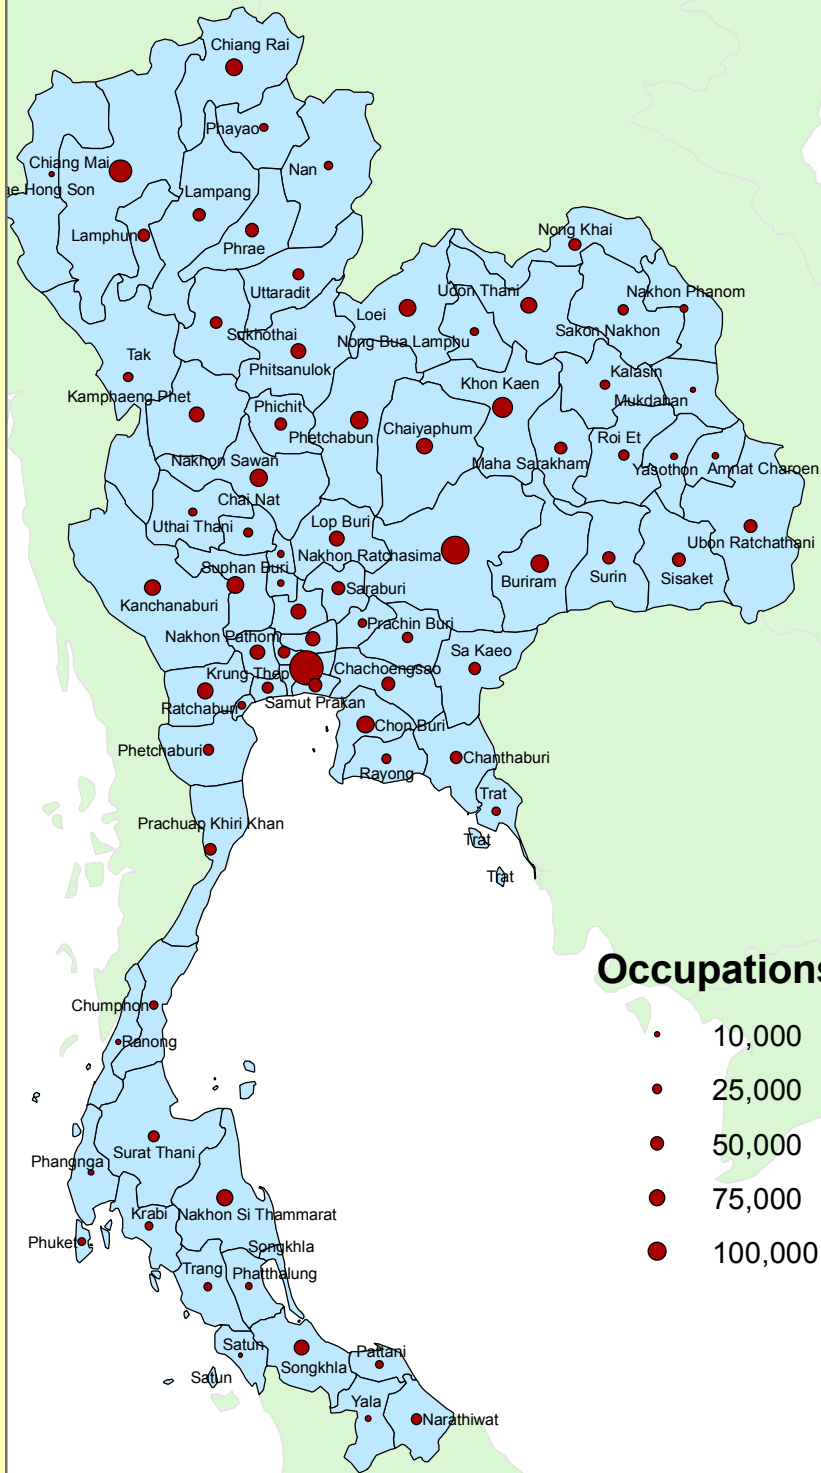

Elementary Occupations

This Proportional symbol map displays the distribution of people with Elementary Occupations throughout the Changwats in Thailand.

South East Asia

This map has been produced by Calvin College, Department of Geology, Geography, and Environmental Studies. It is provided free of any charge as a service to global communities and can be distributed freely. Changes and alterations are not allowed. No warranty is given for this map as to accuracy and is based on available data. Created in Spring 2009.

Occupations

- 10,000
- 25,000
- 50,000
- 75,000
- 100,000

Data Source: Thailand Census