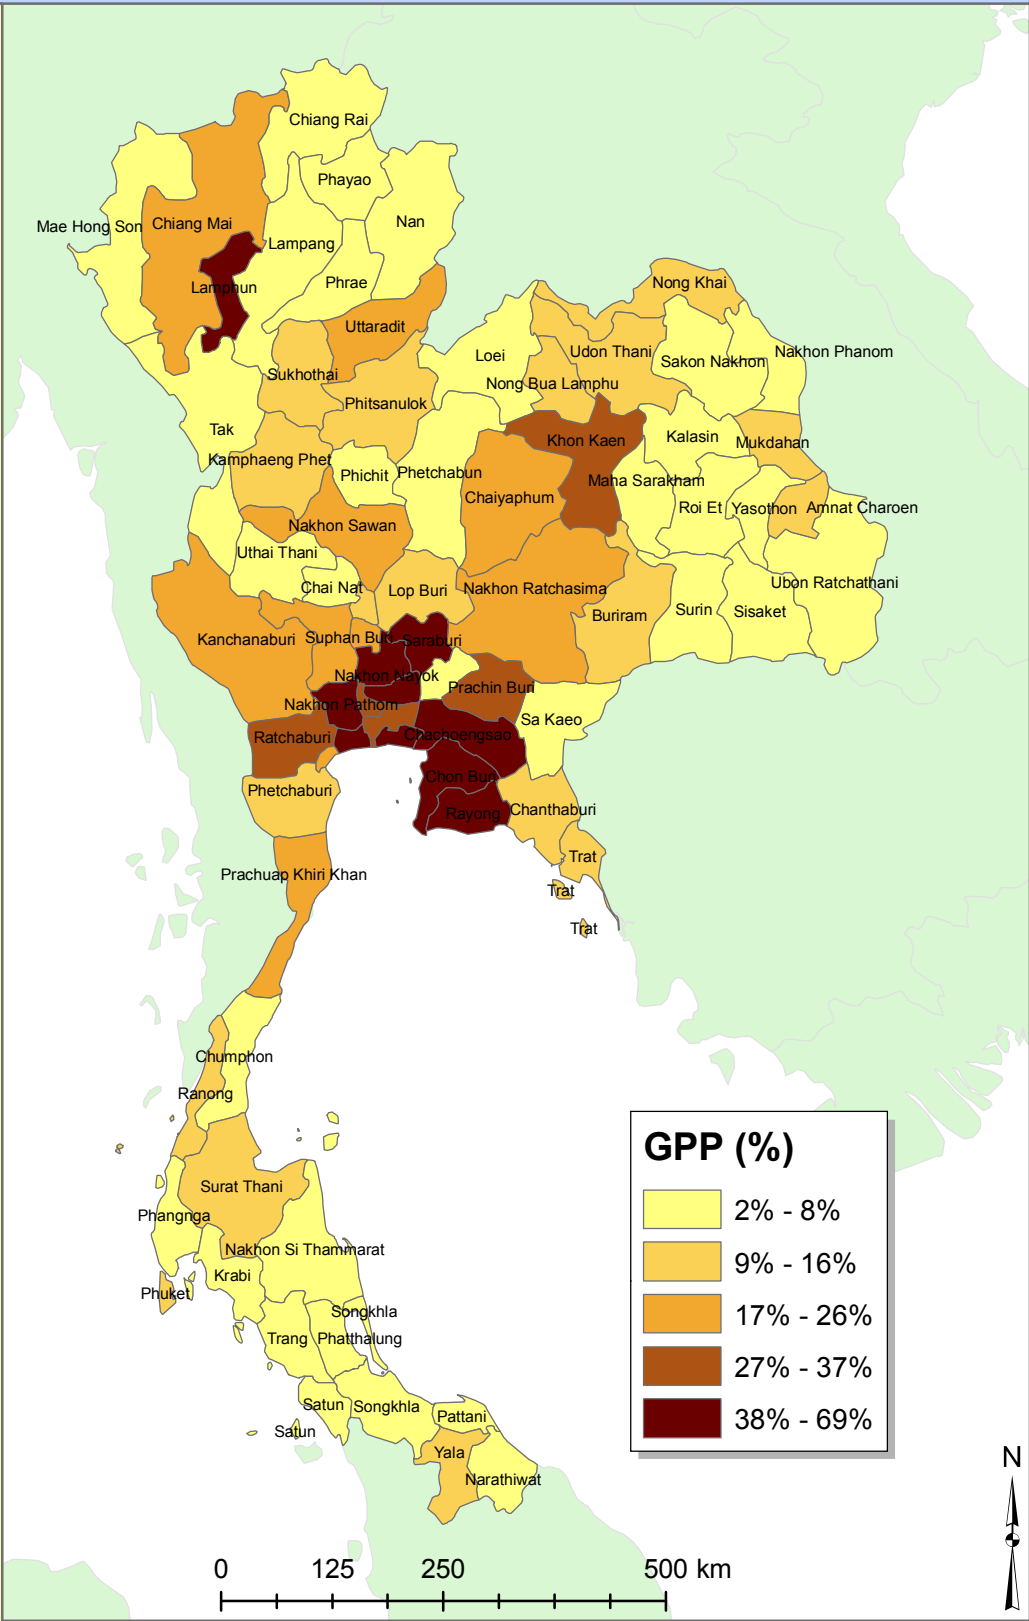

# Gross Provincial Product in Manufacturing (%)

This map illustrates the percentage of Gross Provincial Product (GPP) that comes from manufacturing by Changwat. Nan is the Changwat with the lowest percentage, 2%. Pathum Thani is the Changwat with the highest percentage, 69%.

South East Asia

This map has been produced by Calvin College, Department of Geology, Geography, and Environmental Studies. It is provided free of any charge as a service to global communities and can be distributed freely. Changes and alterations are not allowed. No warranty is given for this map as to accuracy and is based on available data. Created in Spring 2009.

Data source: Thailand Census, 2000