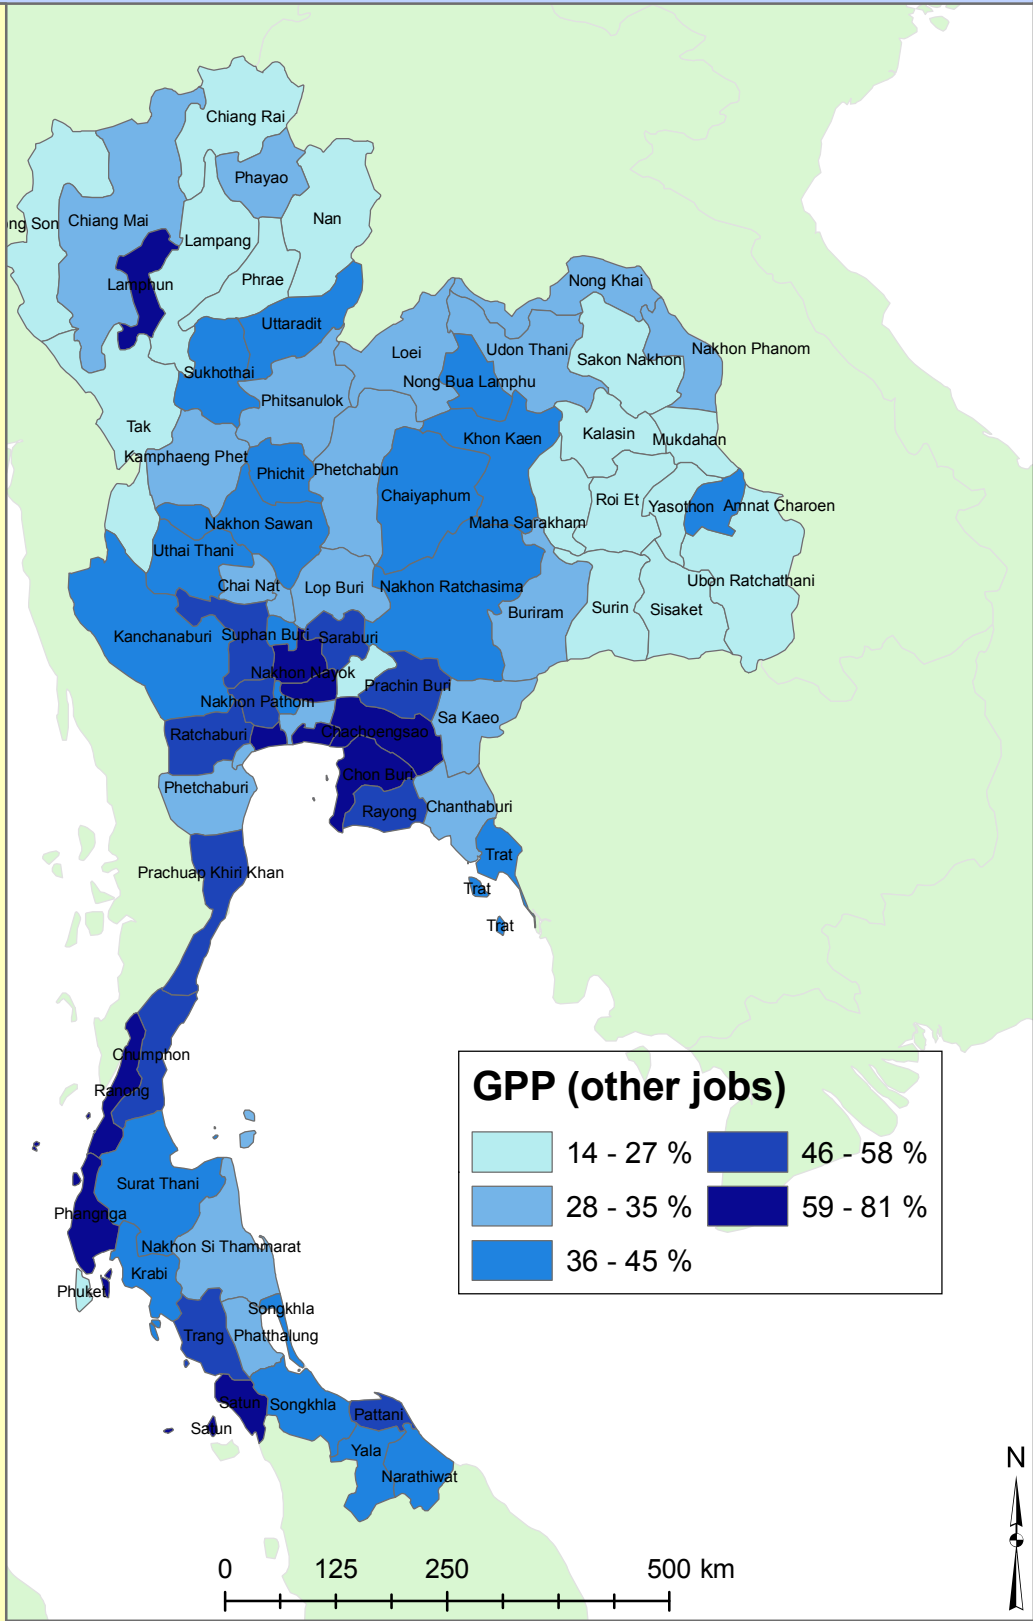

Gross Provincial Product (GPP) in Other Jobs

This map highlights that for other jobs the provinces surrounding Bangkok have a high GPP percent of between 59-81%. This indicates that jobs other than agriculture, manufacturing, construction, communication, and retail trade are common in the areas surround Bangkok.

South East Asia

This map has been produced by Calvin College, Department of Geology, Geography, and Environmental Studies. It is provided free of any charge as a service to global communities and can be distributed freely. Changes and alterations are not allowed. No warrenty is given for this map as to accuracy and is based on available data. Created in Spring 2009.

Source: Thailand Social Statistics