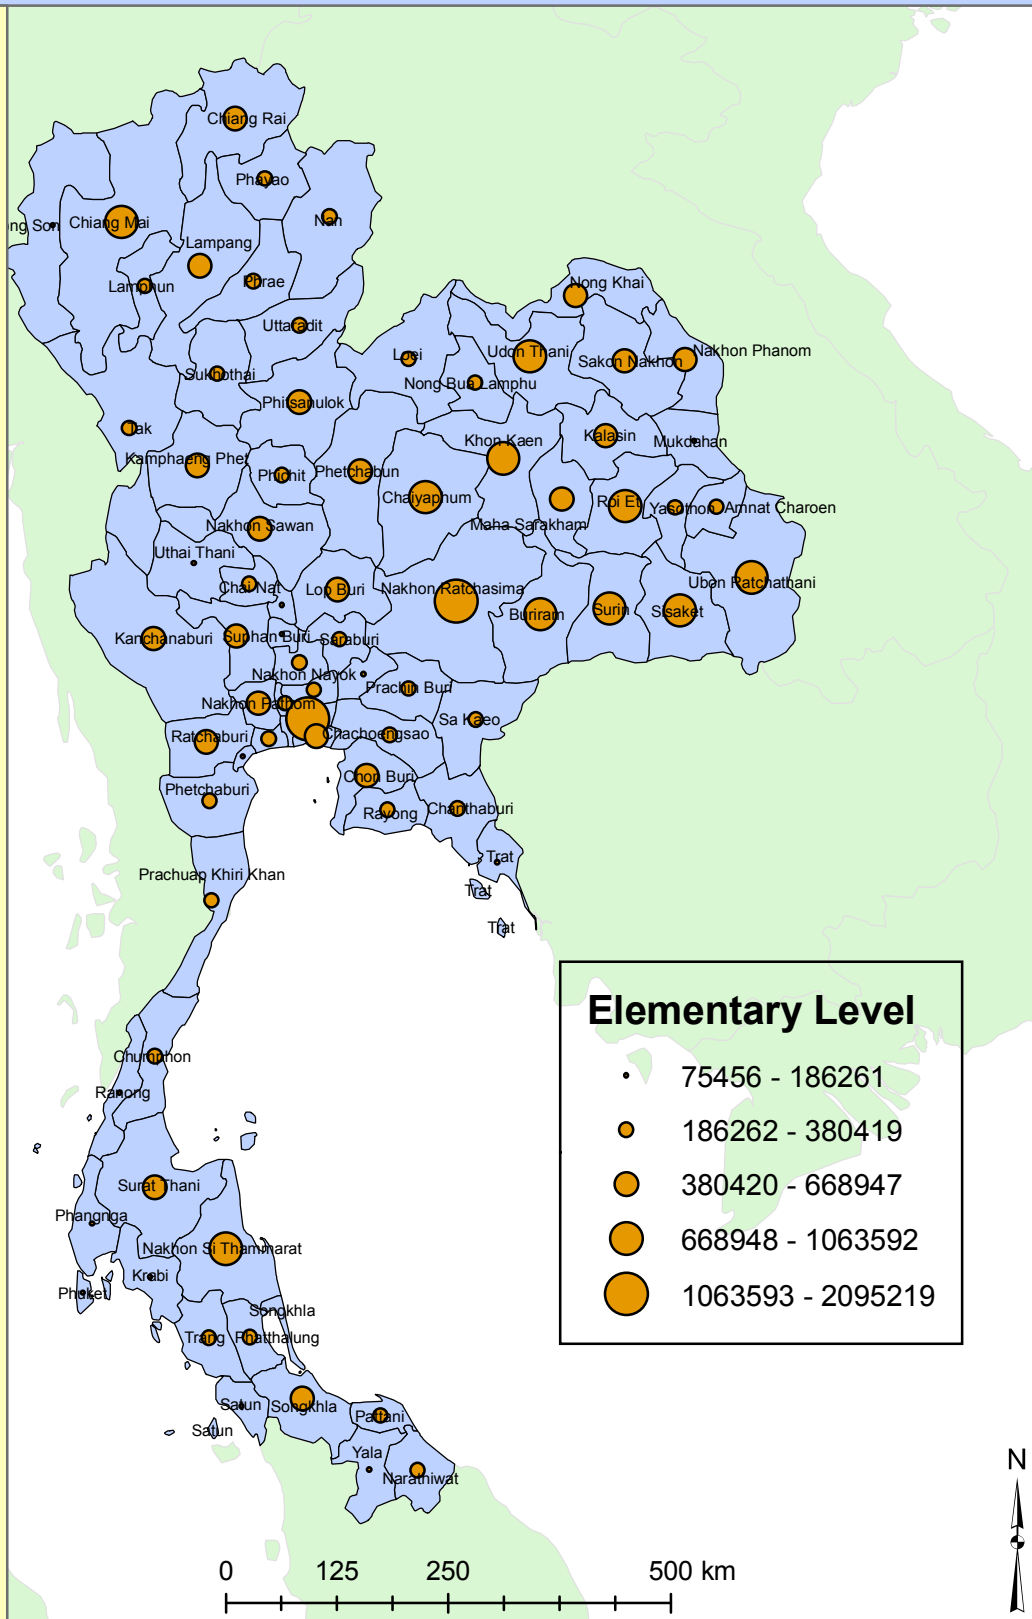

# Number of Students Attending School at Elementary Level

This map represents the number of students attending school at the Elementary level using proportional symbols.

South East Asia

This map has been produced by Calvin College, Department of Geology, Geography, and Environmental Studies. It is provided free of any charge as a service to global communities and can be distributed freely. Changes and alterations are not allowed. No warranty is given for this map as to accuracy and is based on available data. Created in Spring 2009.

## Elementary Level

- 75456 - 186261
- 186262 - 380419
- 380420 - 668947
- 668948 - 1063592
- 1063593 - 2095219

Data Source: Thailand Census